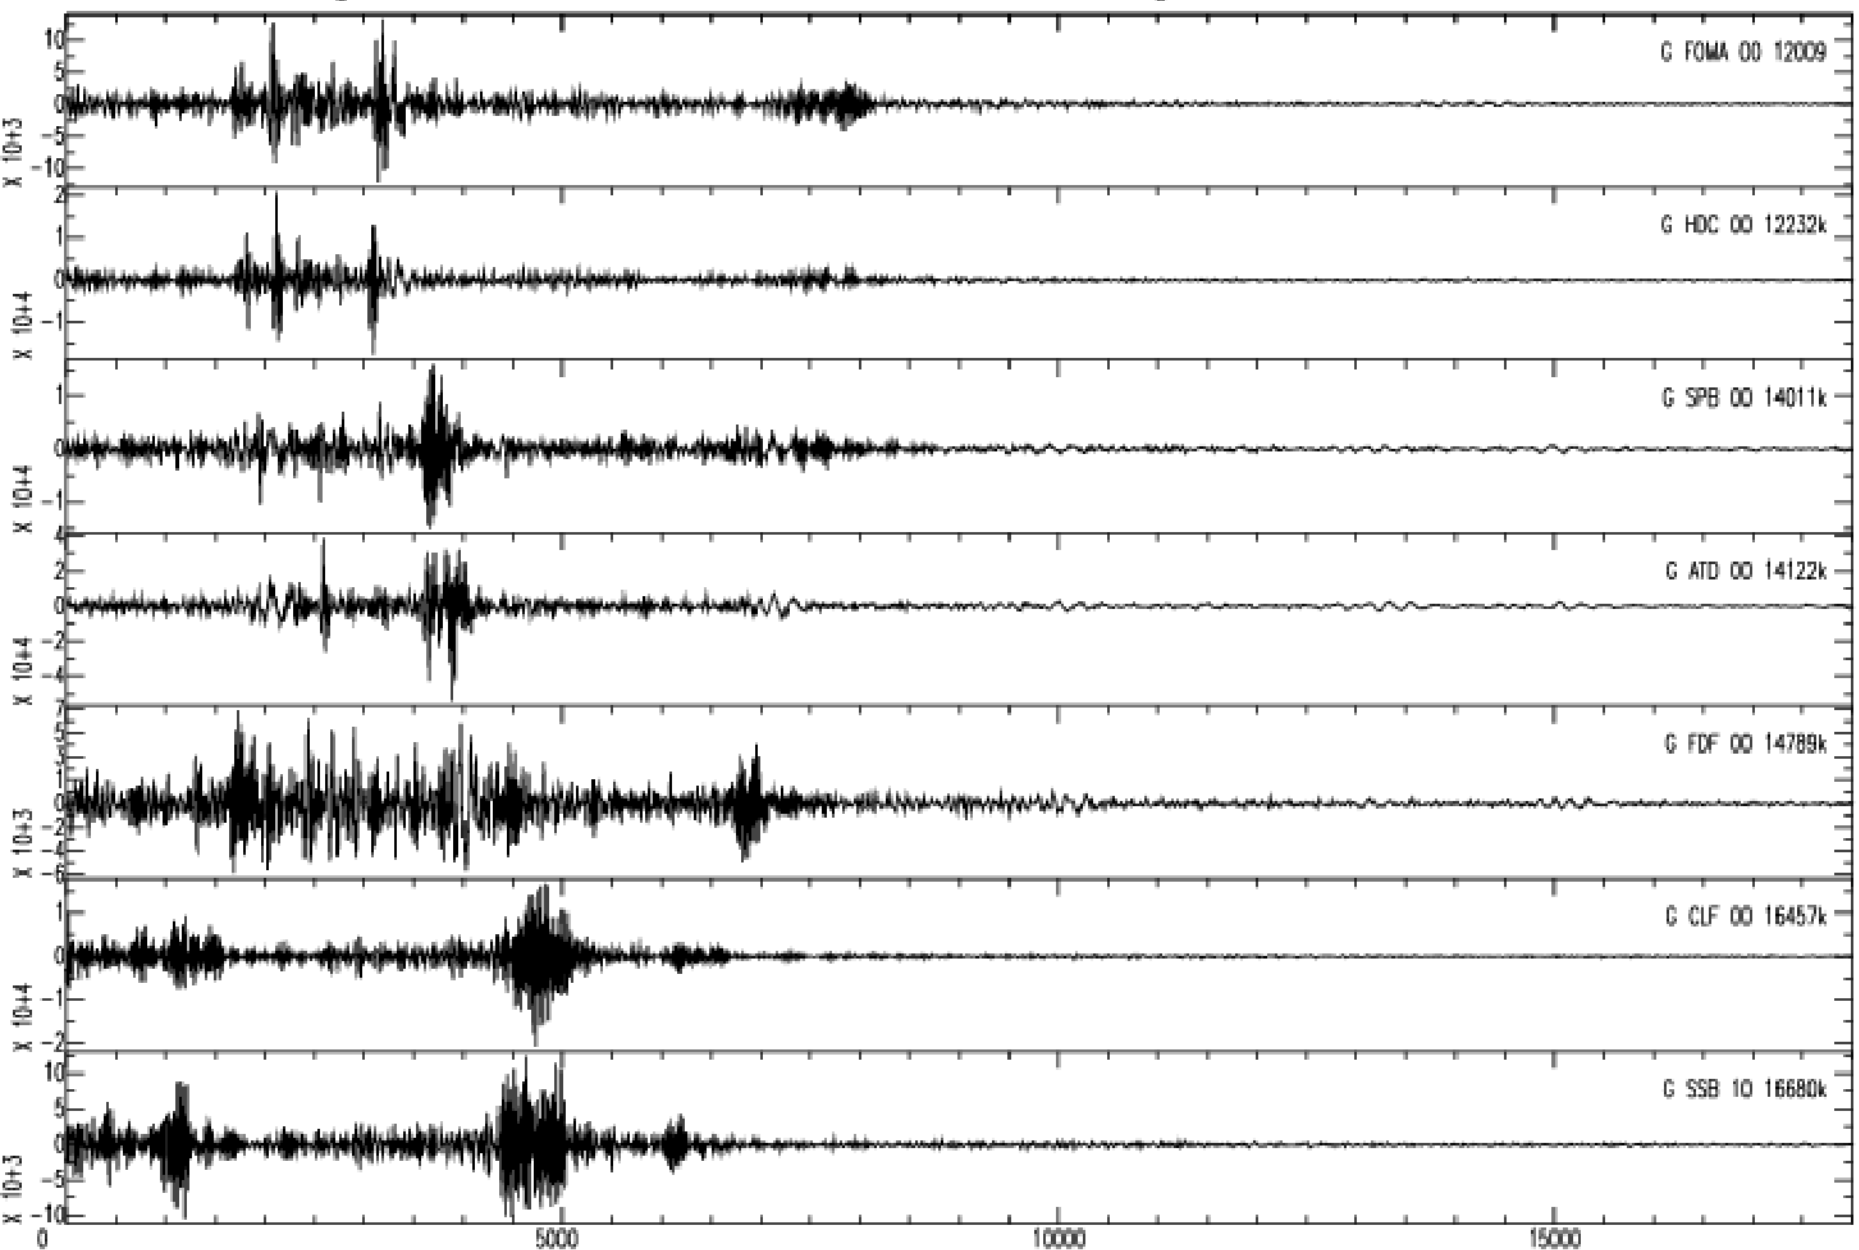

August 20th 2011 - Vanuatu, M=7.0, origin time 18h19m25s UTC

GEOSCOPE Stations/VHZ channel - Time in seconds - 0.002Hz high pass filtered data

August 20th 2011 - Vanuatu, M=7.0, origin time 18h19m25s UTC

GEOSCOPE Stations/VHZ channel - Time in seconds - 0.002Hz high pass filtered data

August 20th 2011 - Vanuatu, M=7.0, origin time 18h19m25s UTC

GEOSCOPE Stations/VHZ channel - Time in seconds - 0.002Hz high pass filtered data