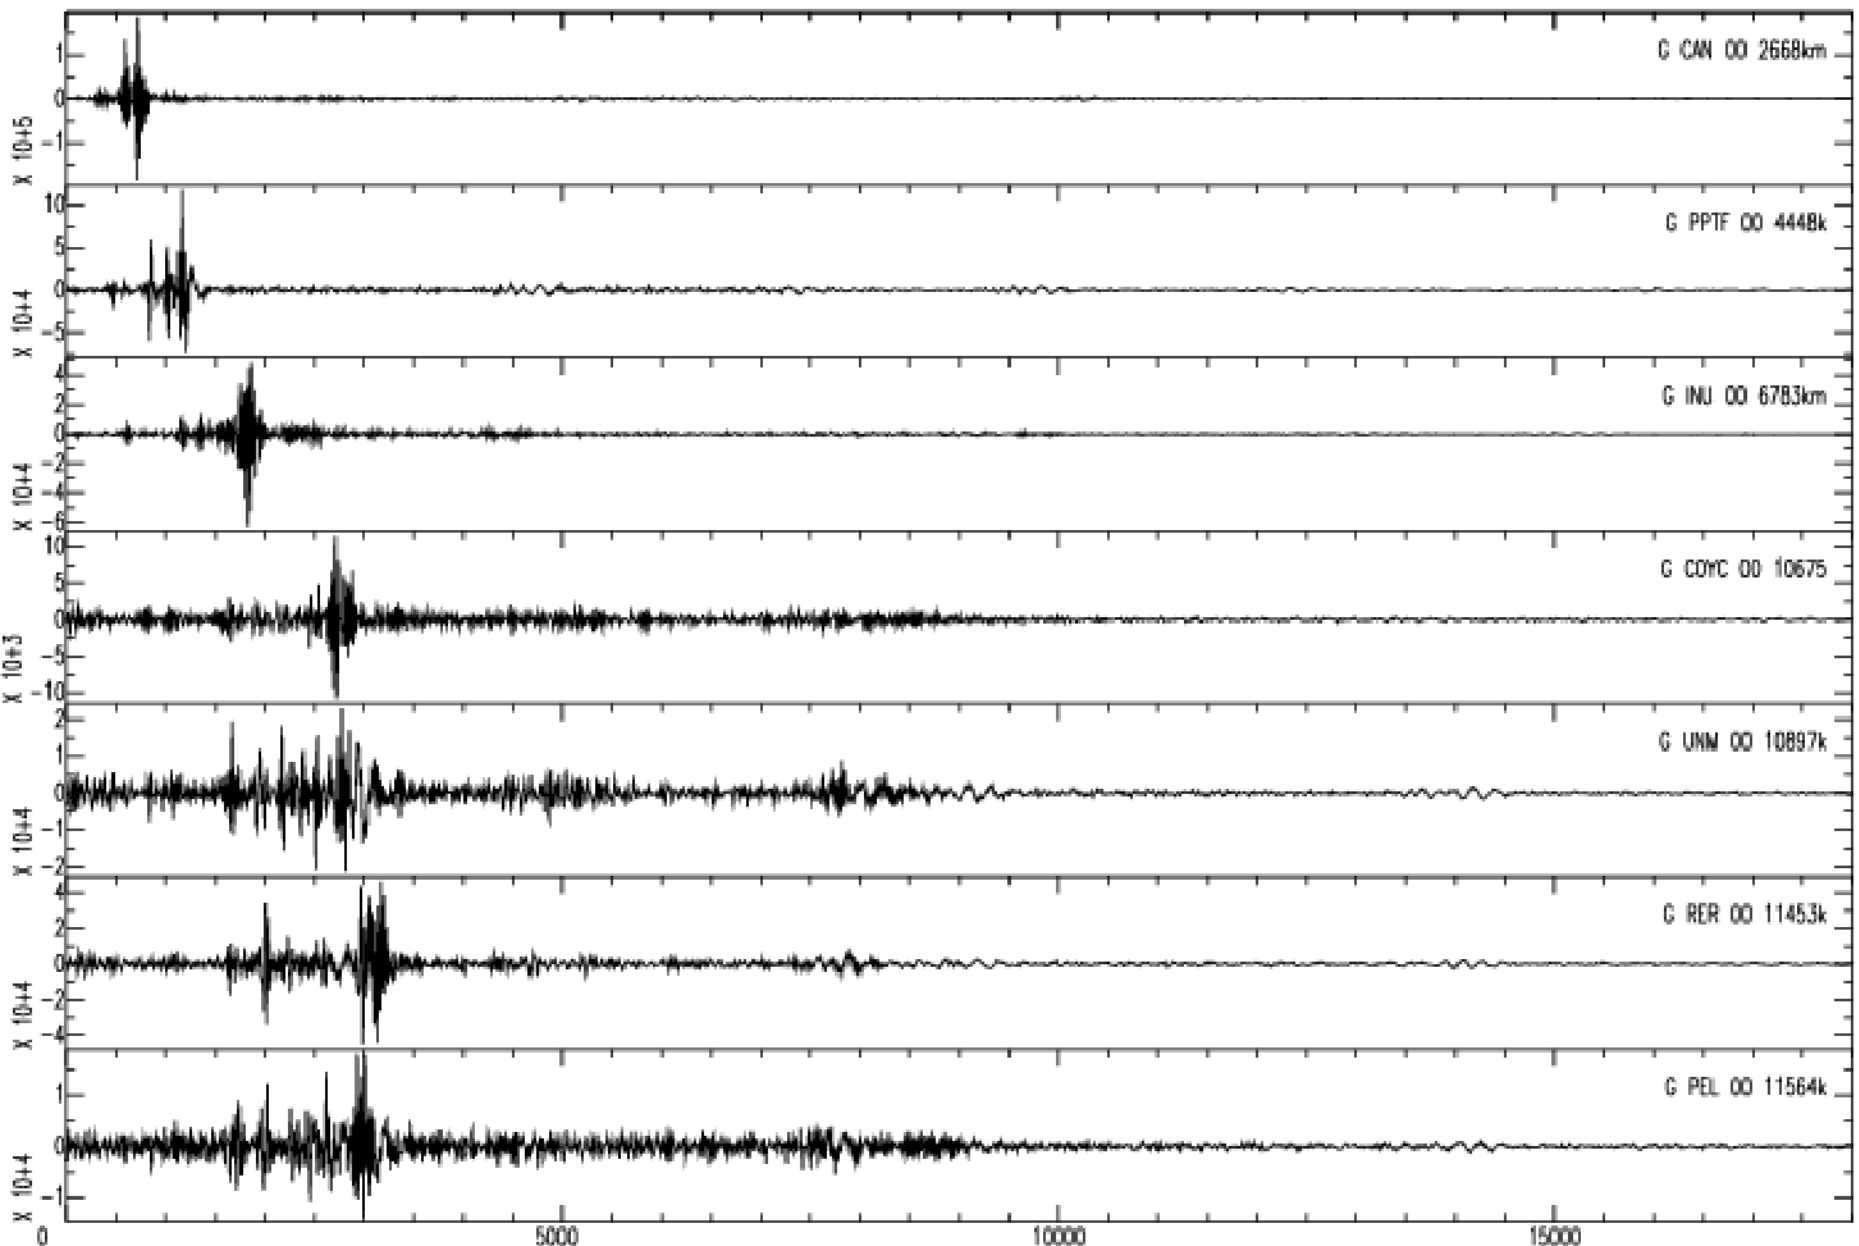

August 20th 2011 - Vanuatu, M=7.0, origin time 18h19m25s UTC

GEOSCOPE Stations/VHZ channel - Time in seconds - 0.002Hz high pass filtered data

August 20th 2011 - Vanuatu, M=7.0, origin time 18h19m25s UTC

GEOSCOPE Stations/VHZ channel - Time in seconds - 0.002Hz high pass filtered data

August 20th 2011 - Vanuatu, M=7.0, origin time 18h19m25s UTC

GEOSCOPE Stations/VHZ channel - Time in seconds - 0.002Hz high pass filtered data