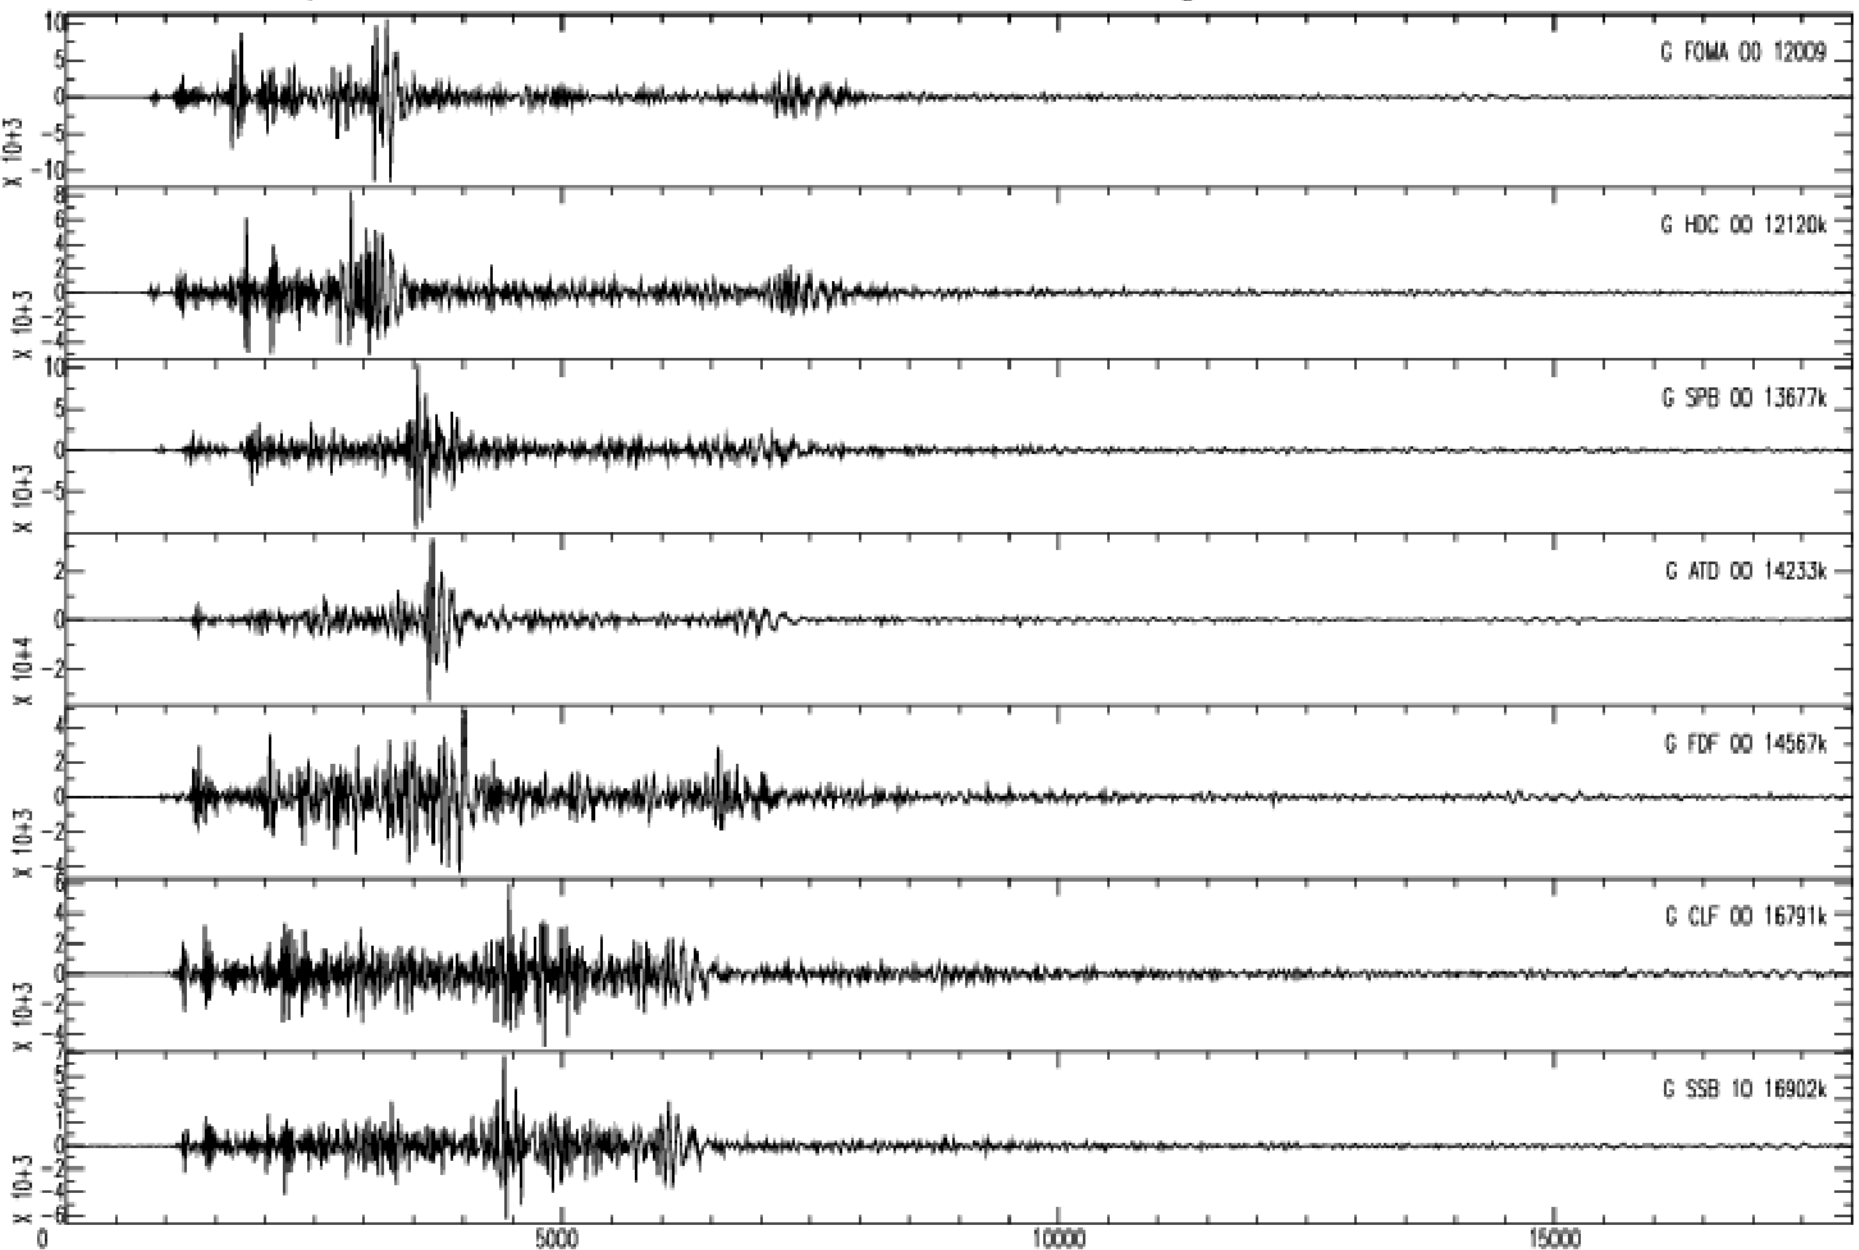

September 3rd 2011 - Vanuatu, M=7.0, origin time 22h55m36s UTC

GEOSCOPE Stations/VHZ channel - Time in seconds - 0.002Hz high pass filtered data

September 3rd 2011 - Vanuatu, M=7.0, origin time 22h55m36s UTC

GEOSCOPE Stations/VHZ channel - Time in seconds - 0.002Hz high pass filtered data

September 3rd 2011 - Vanuatu, M=7.0, origin time 22h55m36s UTC

GEOSCOPE Stations/VHZ channel - Time in seconds - 0.002Hz high pass filtered data