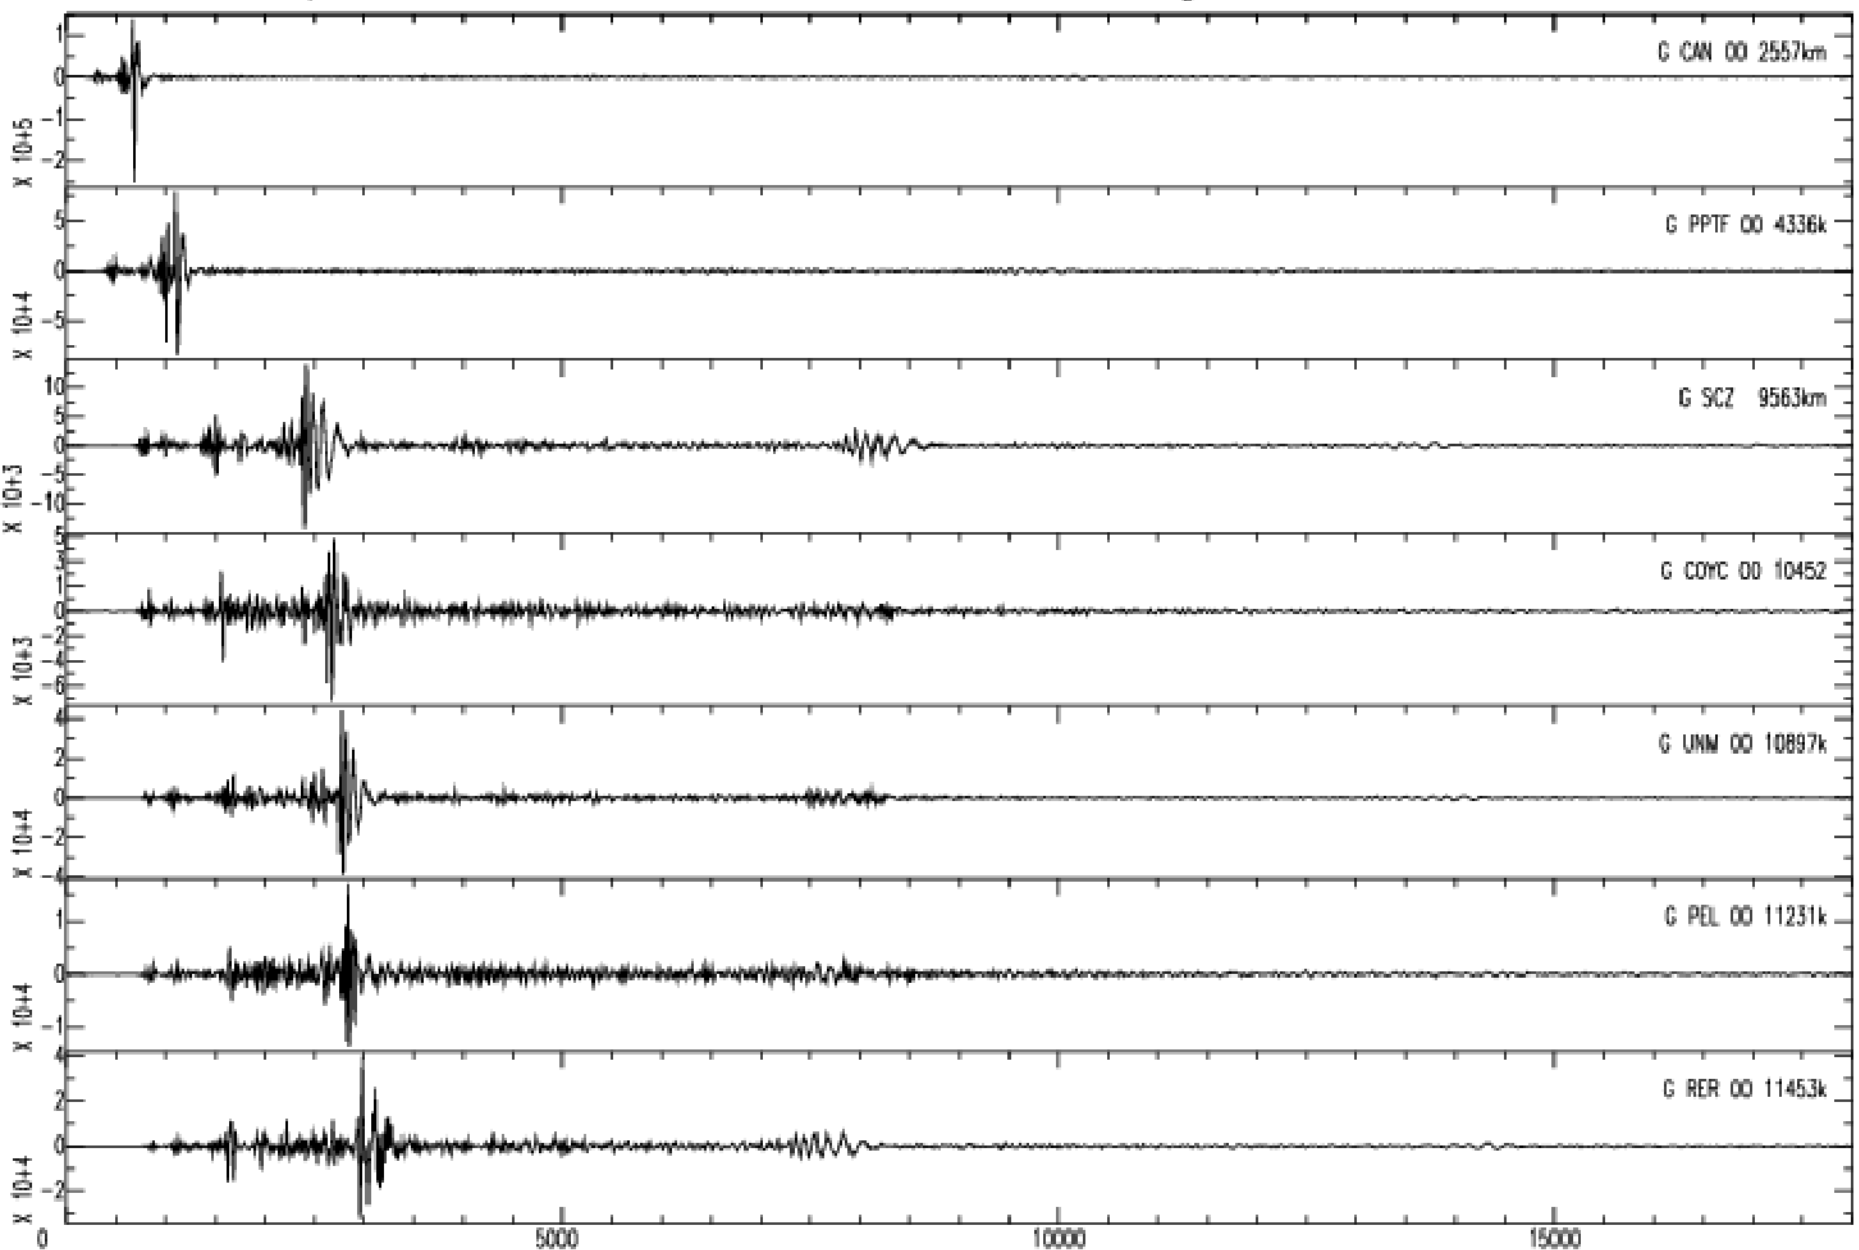

September 3rd 2011 - Vanuatu, M=7.0, origin time 22h55m36s UTC

GEOSCOPE Stations/VHZ channel - Time in seconds - 0.002Hz high pass filtered data

September 3rd 2011 - Vanuatu, M=7.0, origin time 22h55m36s UTC

GEOSCOPE Stations/VHZ channel - Time in seconds - 0.002Hz high pass filtered data

September 3rd 2011 - Vanuatu, M=7.0, origin time 22h55m36s UTC

GEOSCOPE Stations/VHZ channel - Time in seconds - 0.002Hz high pass filtered data