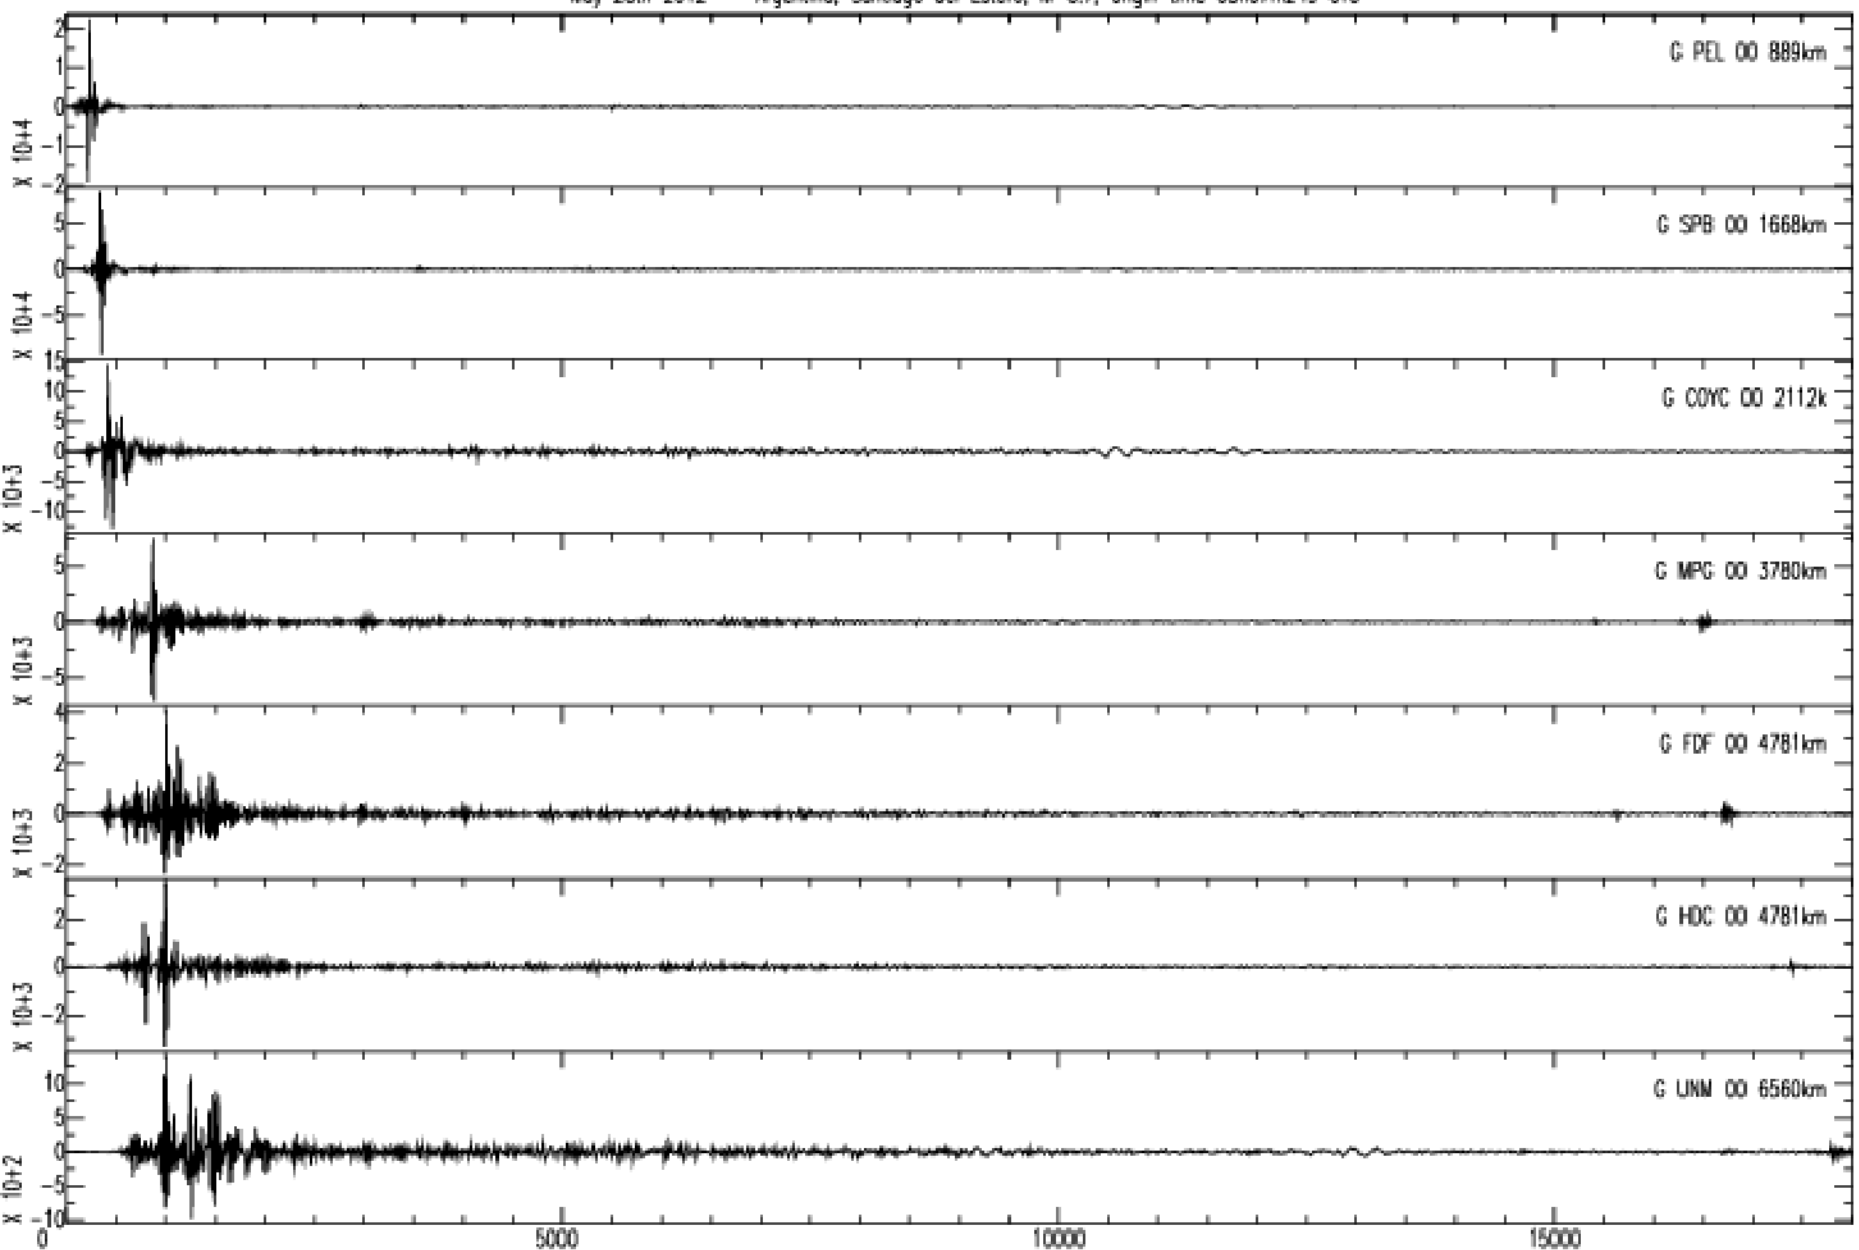

May 28th 2012 - Argentina, Santiago del Estero, M=6.7, origin time 05h07m24s UTC

GEOSCOPE Stations/VHZ channel - Time in seconds - 0.002Hz high pass filtered data

May 28th 2012 - Argentina, Santiago del Estero, M=6.7, origin time 05h07m24s UTC

GEOSCOPE Stations/VHZ channel - Time in seconds - 0.002Hz high pass filtered data

May 28th 2012 - Argentina, Santiago del Estero, M=6.7, origin time 05h07m24s UTC

GEOSCOPE Stations/VHZ channel - Time in seconds - 0.002Hz high pass filtered data