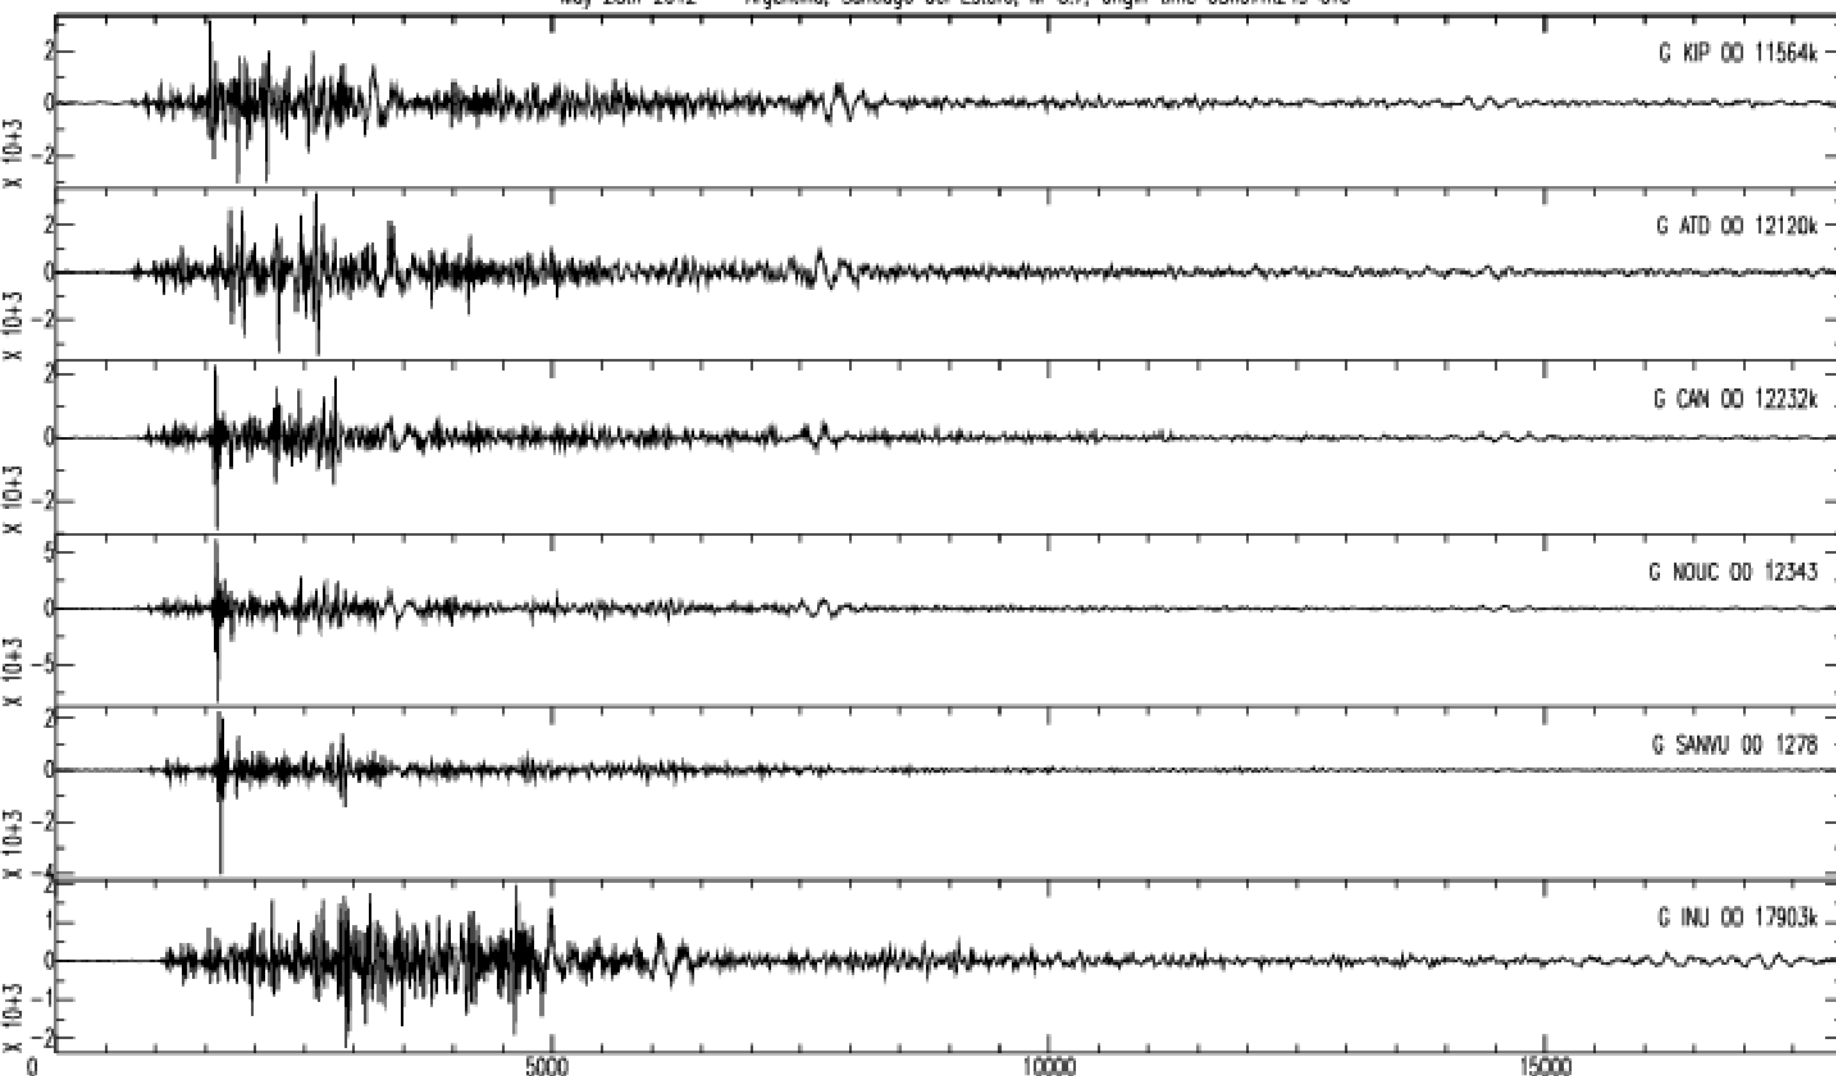

May 28th 2012 - Argentina, Santiago del Estero, M=6.7, origin time 05h07m24s UTC

GEOSCOPE Stations/VHZ channel - Time in seconds - 0.002Hz high pass filtered data

May 28th 2012 - Argentina, Santiago del Estero, M=6.7, origin time 05h07m24s UTC

GEOSCOPE Stations/VHZ channel - Time in seconds - 0.002Hz high pass filtered data

May 28th 2012 - Argentina, Santiago del Estero, M=6.7, origin time 05h07m24s UTC

GEOSCOPE Stations/VHZ channel - Time in seconds - 0.002Hz high pass filtered data