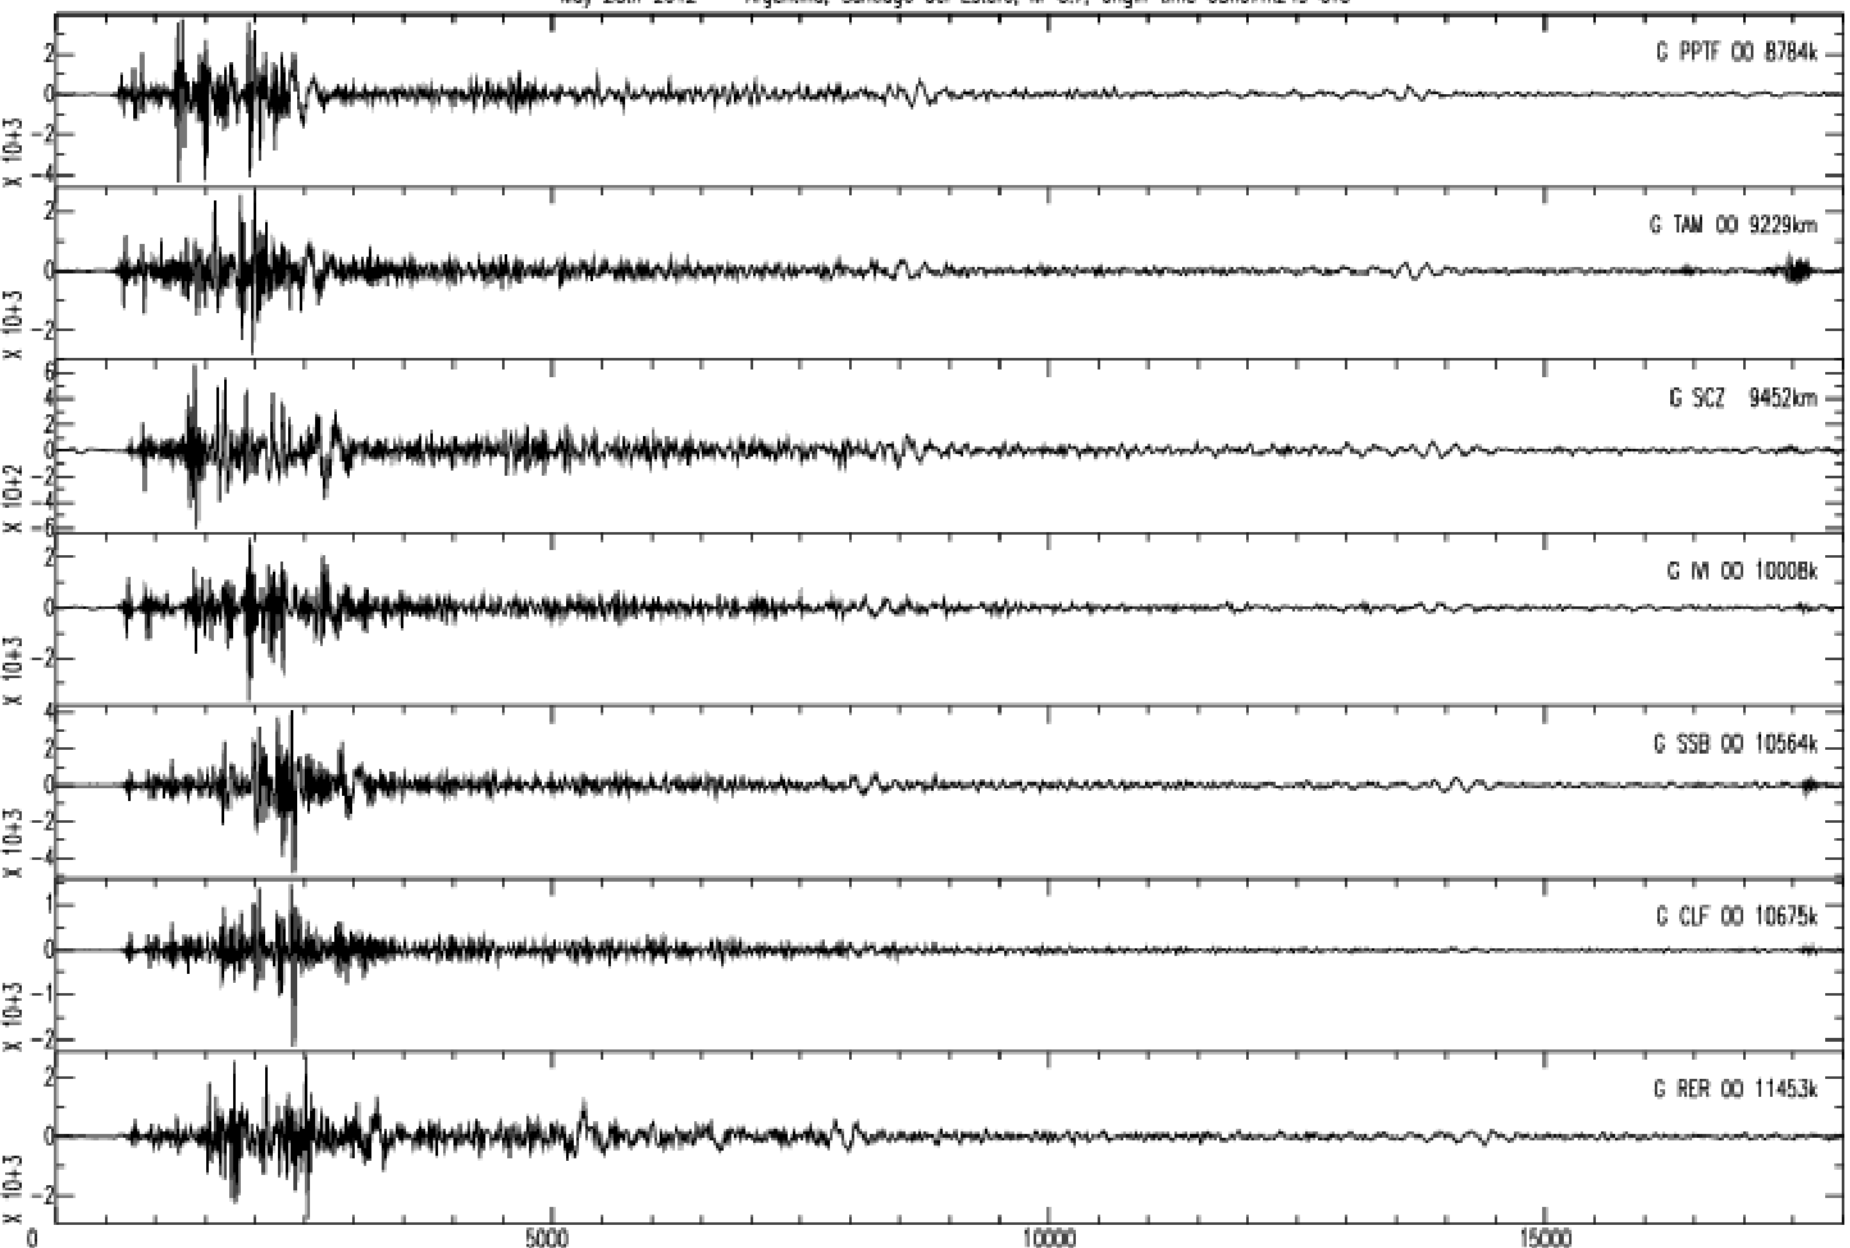

May 28th 2012 - Argentina, Santiago del Estero, M=6.7, origin time 05h07m24s UTC

GEOSCOPE Stations/VHZ channel - Time in seconds - 0.002Hz high pass filtered data

May 28th 2012 - Argentina, Santiago del Estero, M=6.7, origin time 05h07m24s UTC

GEOSCOPE Stations/VHZ channel - Time in seconds - 0.002Hz high pass filtered data

May 28th 2012 - Argentina, Santiago del Estero, M=6.7, origin time 05h07m24s UTC

GEOSCOPE Stations/VHZ channel - Time in seconds - 0.002Hz high pass filtered data