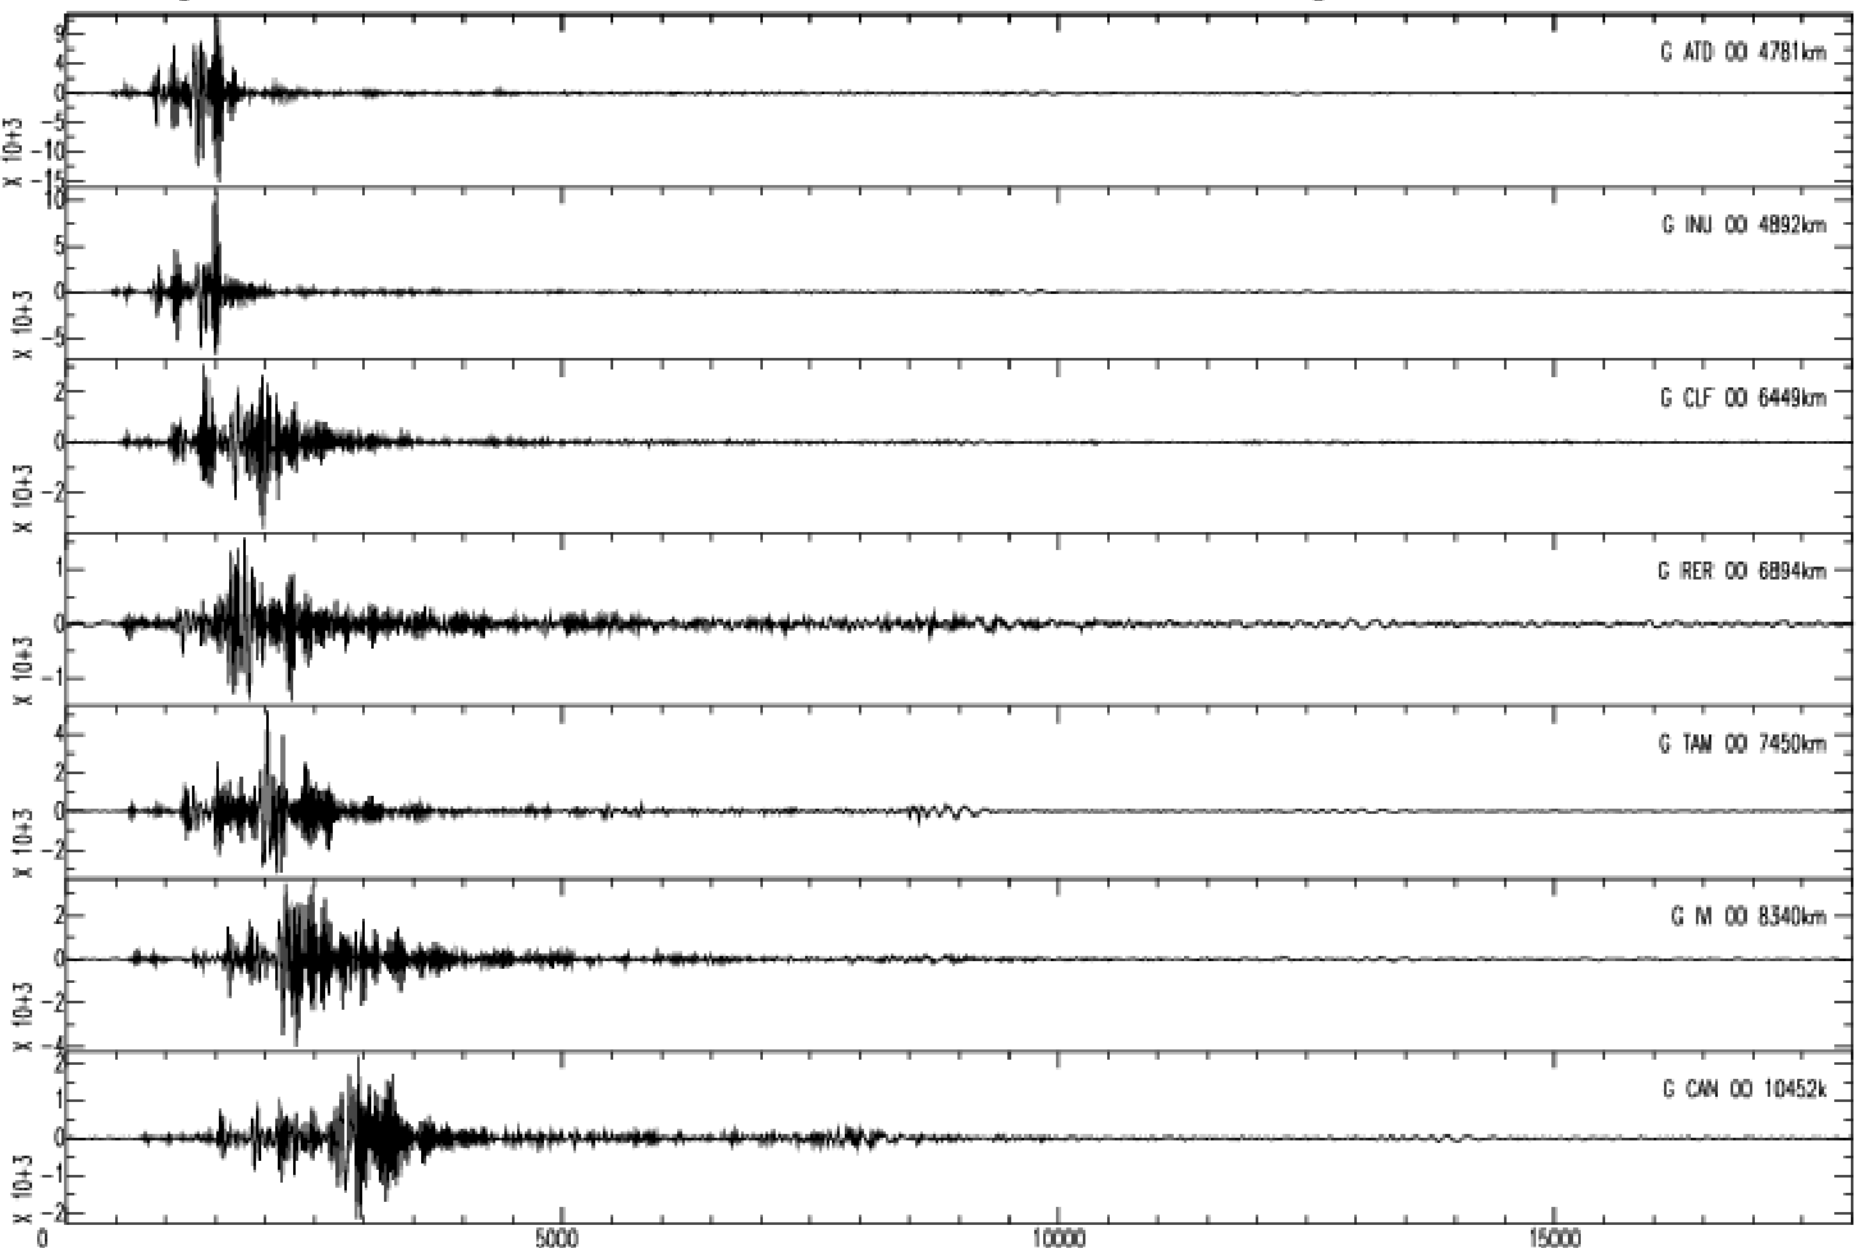

August 12th 2012 - China, XINJIANG-XIZANG, M=6.3, origin time 10h47m06s UTC

GEOSCOPE Stations/VHZ channel - Time in seconds - 0.002Hz high pass filtered data

August 12th 2012 - China, XINJIANG-XIZANG, M=6.3, origin time 10h47m06s UTC

GEOSCOPE Stations/VHZ channel - Time in seconds - 0.002Hz high pass filtered data

August 12th 2012 - China, XINJIANG-XIZANG, M=6.3, origin time 10h47m06s UTC

GEOSCOPE Stations/VHZ channel - Time in seconds - 0.002Hz high pass filtered data