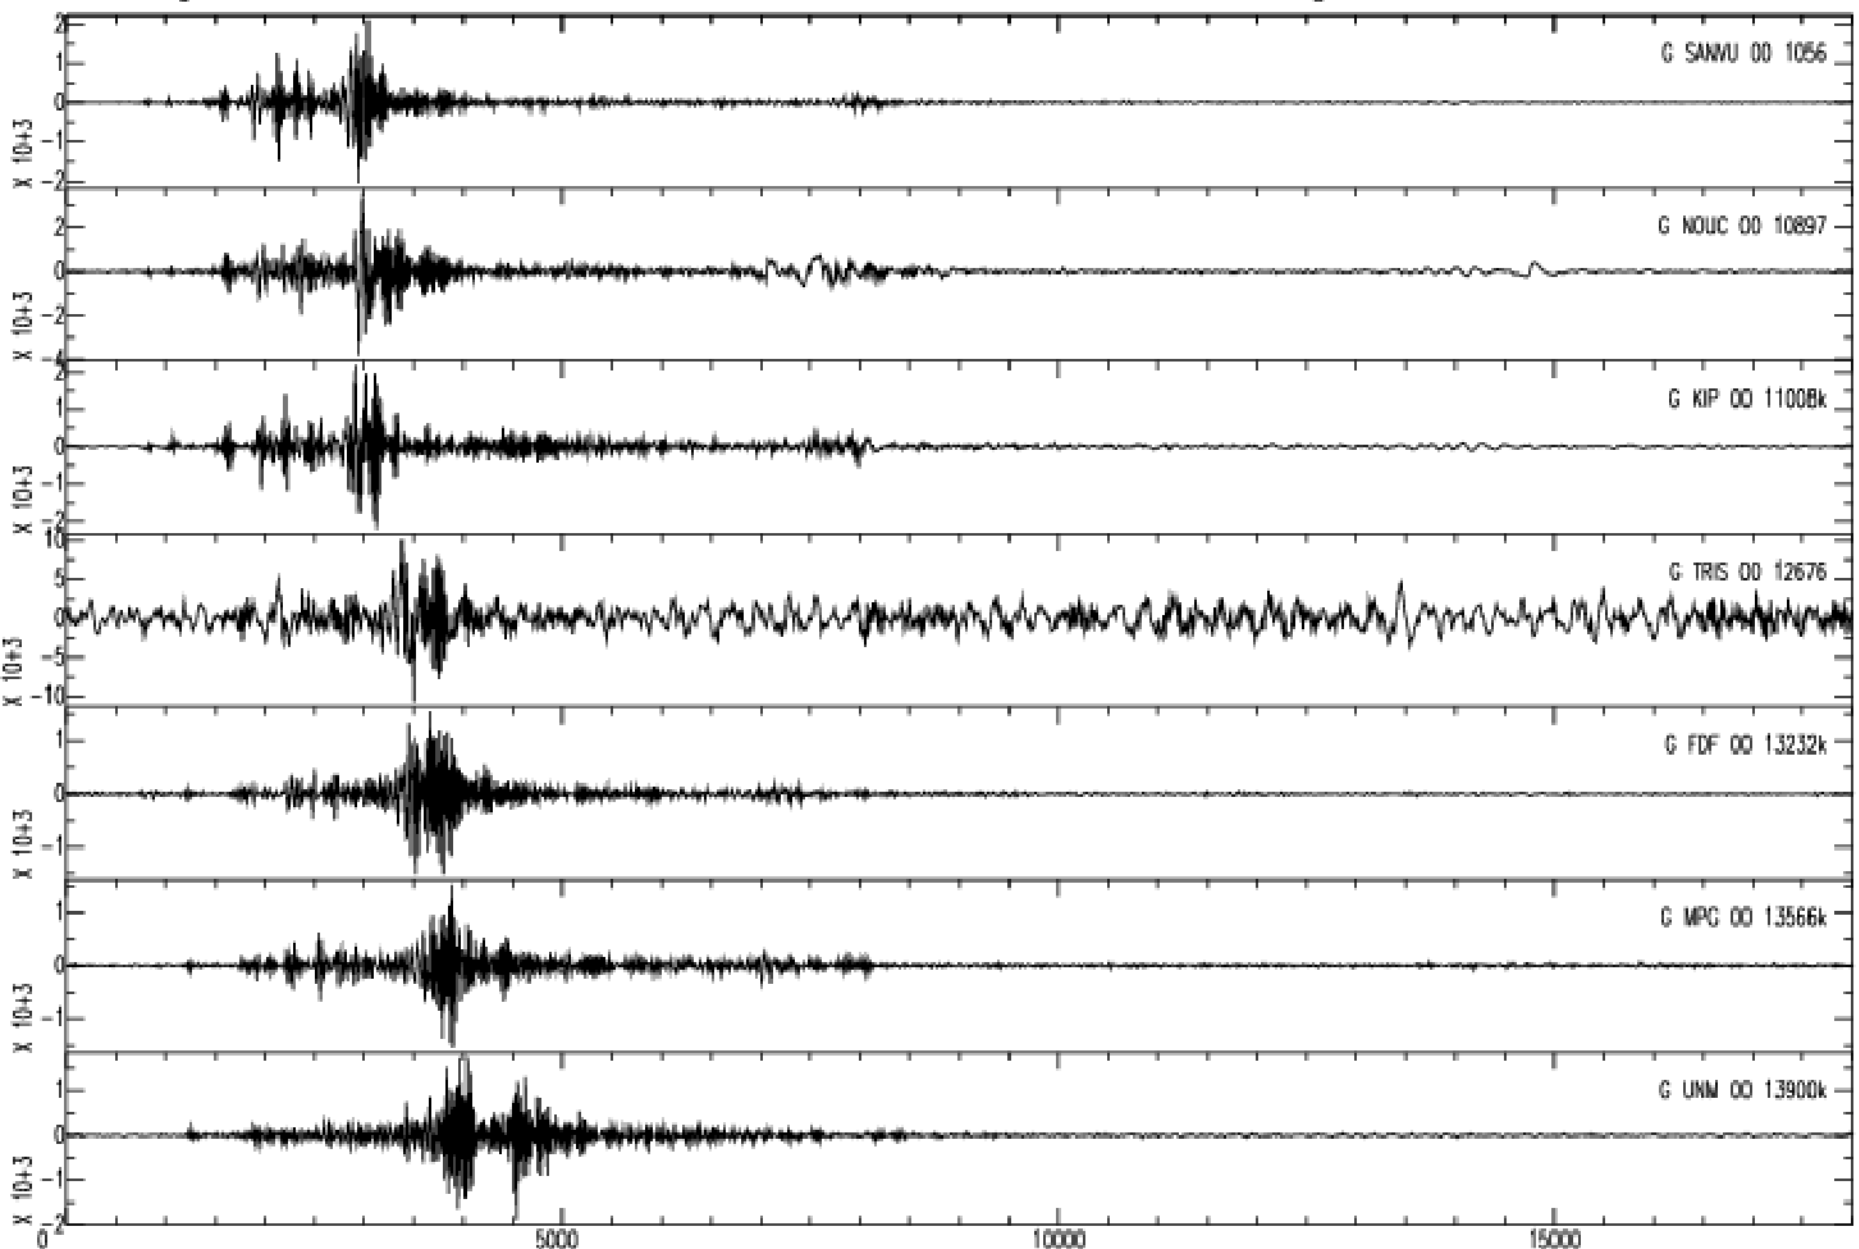

August 12th 2012 - China, XINJIANG-XIZANG, M=6.3, origin time 10h47m06s UTC

GEOSCOPE Stations/VHZ channel - Time in seconds - 0.002Hz high pass filtered data

August 12th 2012 - China, XINJIANG-XIZANG, M=6.3, origin time 10h47m06s UTC

GEOSCOPE Stations/VHZ channel - Time in seconds - 0.002Hz high pass filtered data

August 12th 2012 - China, XINJIANG-XIZANG, M=6.3, origin time 10h47m06s UTC

GEOSCOPE Stations/VHZ channel - Time in seconds - 0.002Hz high pass filtered data