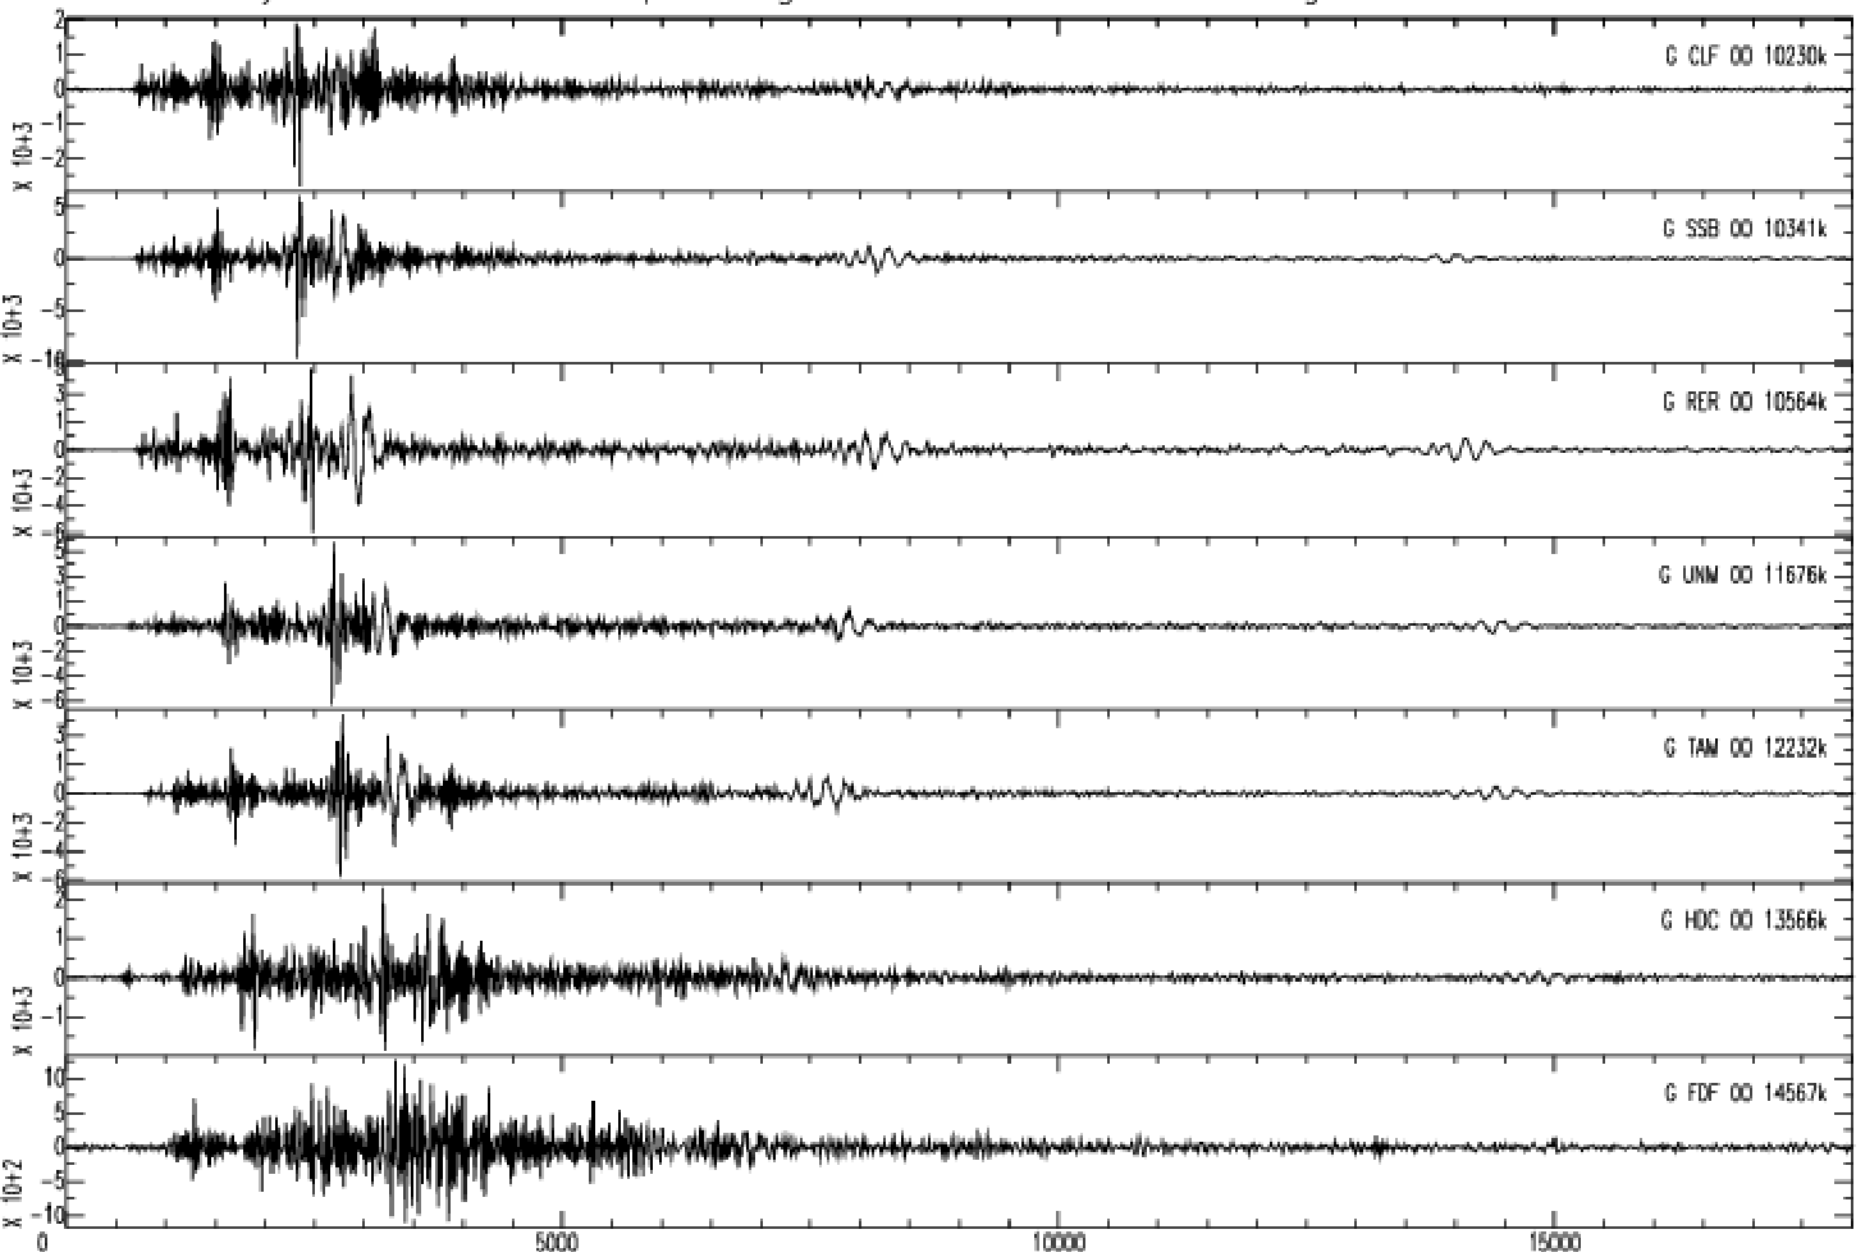

January 1st 2012 - Japan reg., Izu islands, M=6.8, origin time 05h27m55s UTC

GEOSCOPE Stations/VHZ channel - Time in seconds - 0.002Hz high pass filtered data

January 1st 2012 - Japan reg., Izu islands, M=6.8, origin time 05h27m55s UTC

GEOSCOPE Stations/VHZ channel - Time in seconds - 0.002Hz high pass filtered data

January 1st 2012 - Japan reg., Izu islands, M=6.8, origin time 05h27m55s UTC

GEOSCOPE Stations/VHZ channel - Time in seconds - 0.002Hz high pass filtered data