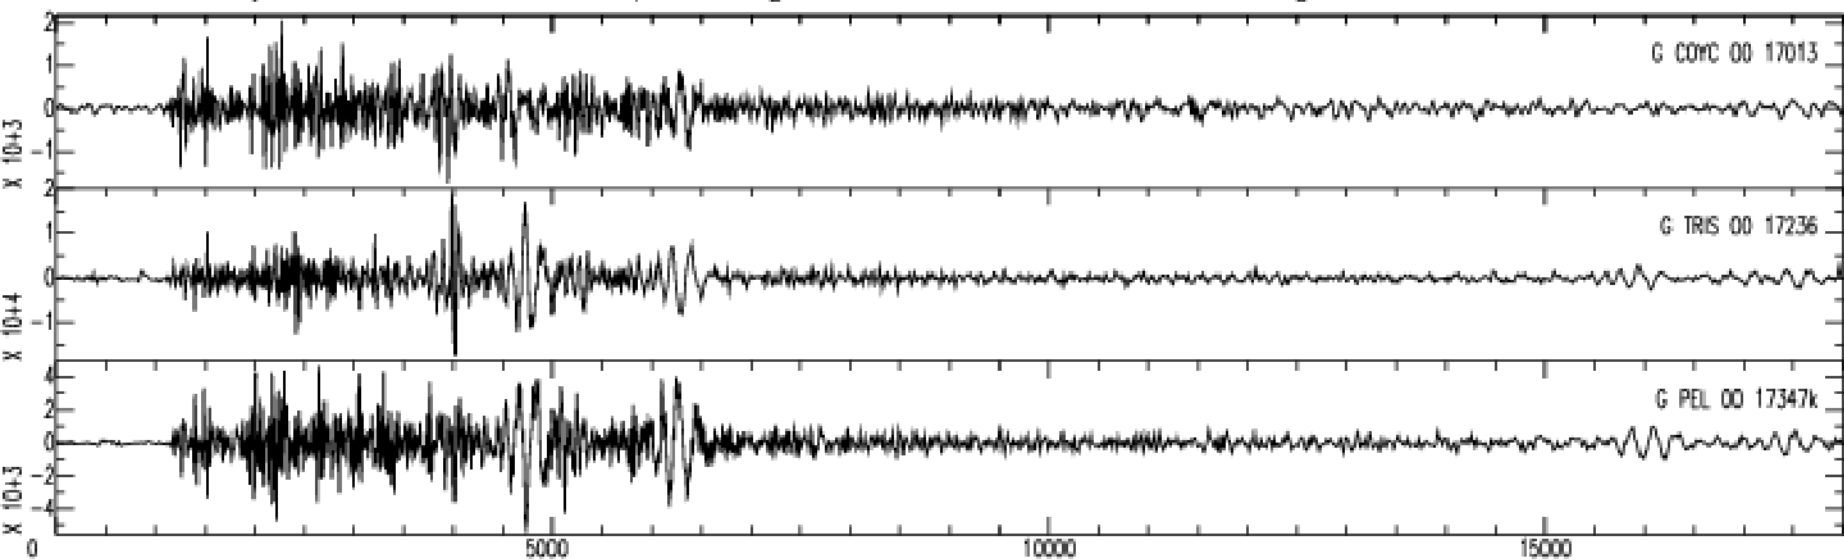

January 1st 2012 - Japan reg., Izu islands, M=6.8, origin time 05h27m55s UTC

GEOSCOPE Stations/VHZ channel - Time in seconds - 0.002Hz high pass filtered data

January 1st 2012 - Japan reg., Izu islands, M=6.8, origin time 05h27m55s UTC

GEOSCOPE Stations/VHZ channel - Time in seconds - 0.002Hz high pass filtered data

January 1st 2012 - Japan reg., Izu islands, M=6.8, origin time 05h27m55s UTC

GEOSCOPE Stations/VHZ channel - Time in seconds - 0.002Hz high pass filtered data