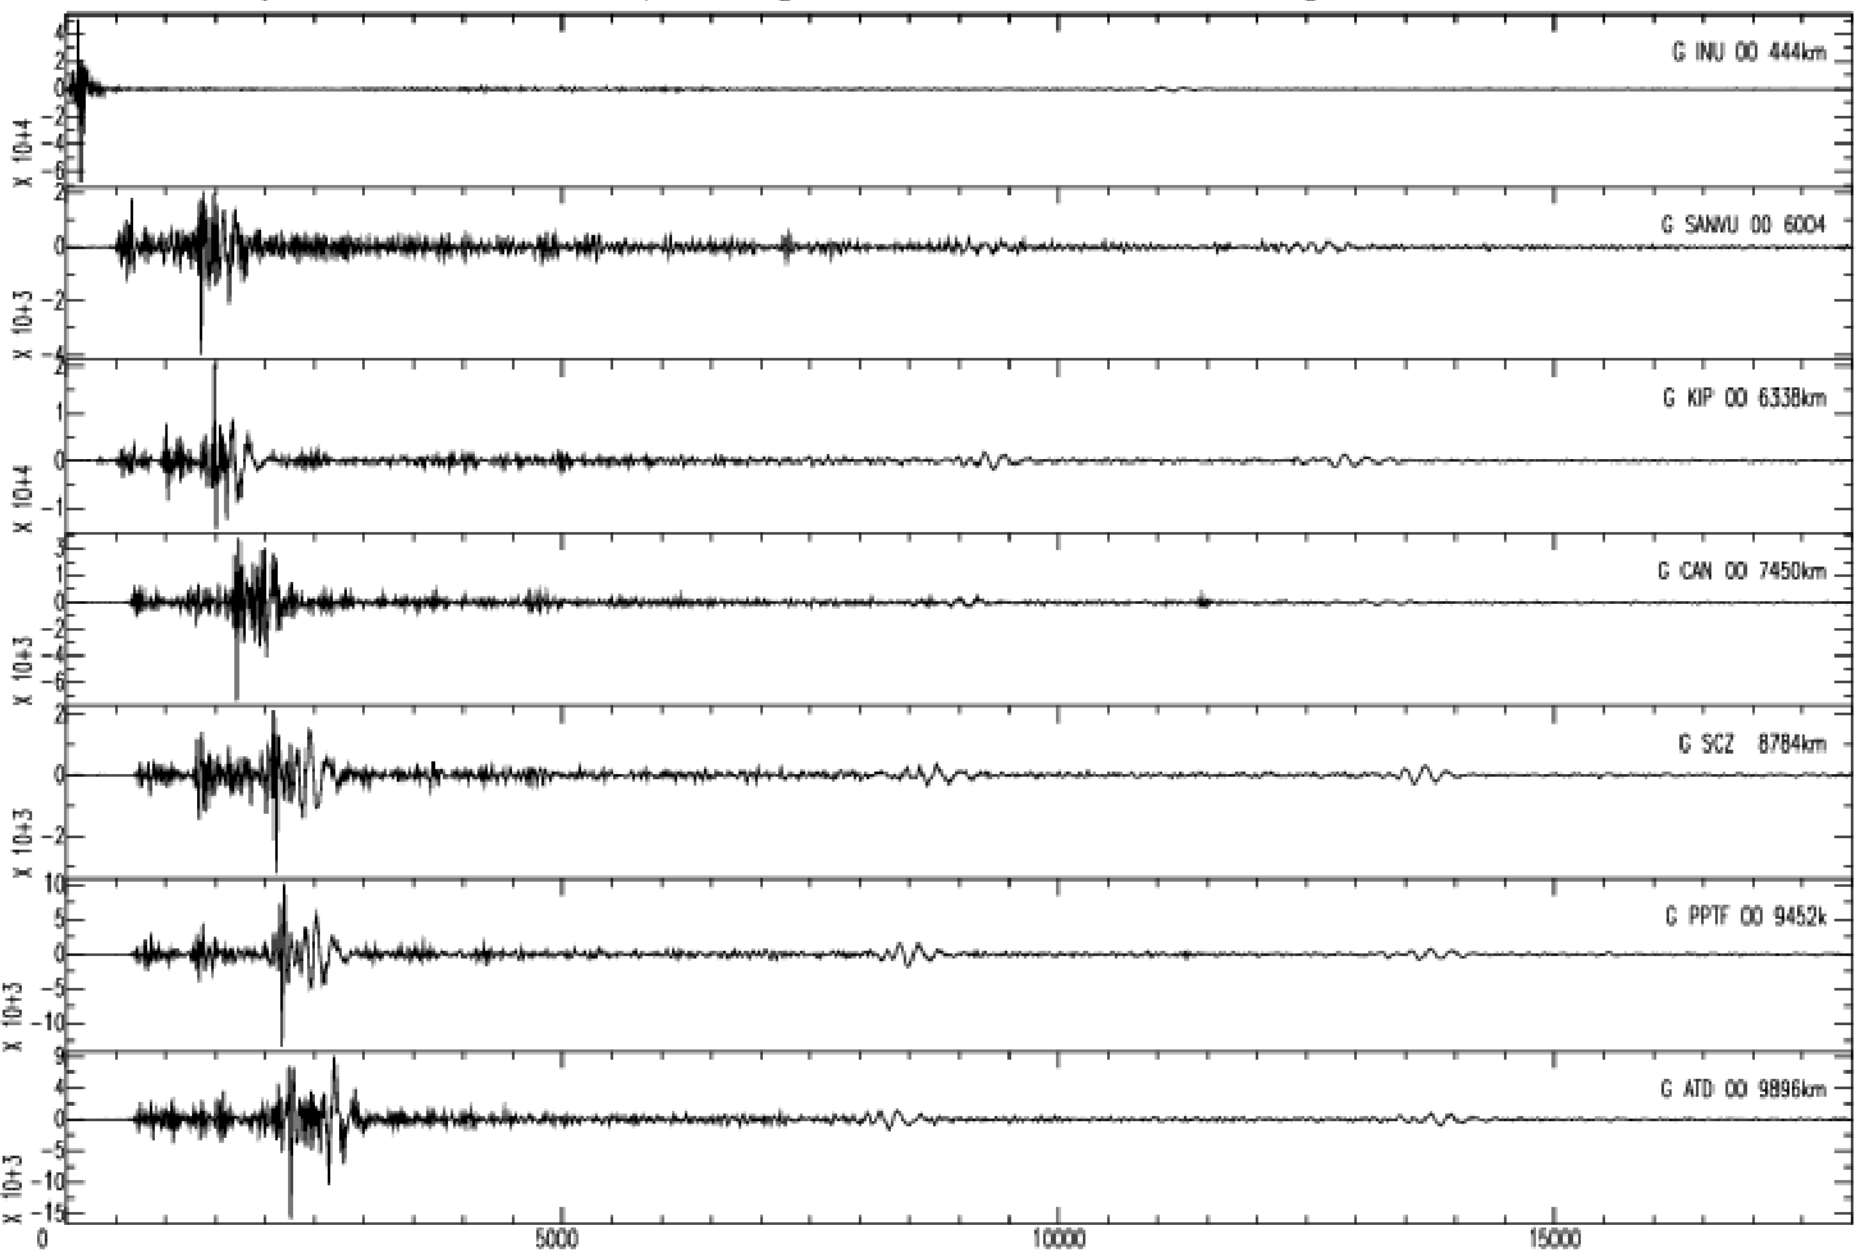

January 1st 2012 - Japan reg., Izu islands, M=6.8, origin time 05h27m55s UTC

GEOSCOPE Stations/VHZ channel - Time in seconds - 0.002Hz high pass filtered data

January 1st 2012 - Japan reg., Izu islands, M=6.8, origin time 05h27m55s UTC

GEOSCOPE Stations/VHZ channel - Time in seconds - 0.002Hz high pass filtered data

January 1st 2012 - Japan reg., Izu islands, M=6.8, origin time 05h27m55s UTC

GEOSCOPE Stations/VHZ channel - Time in seconds - 0.002Hz high pass filtered data