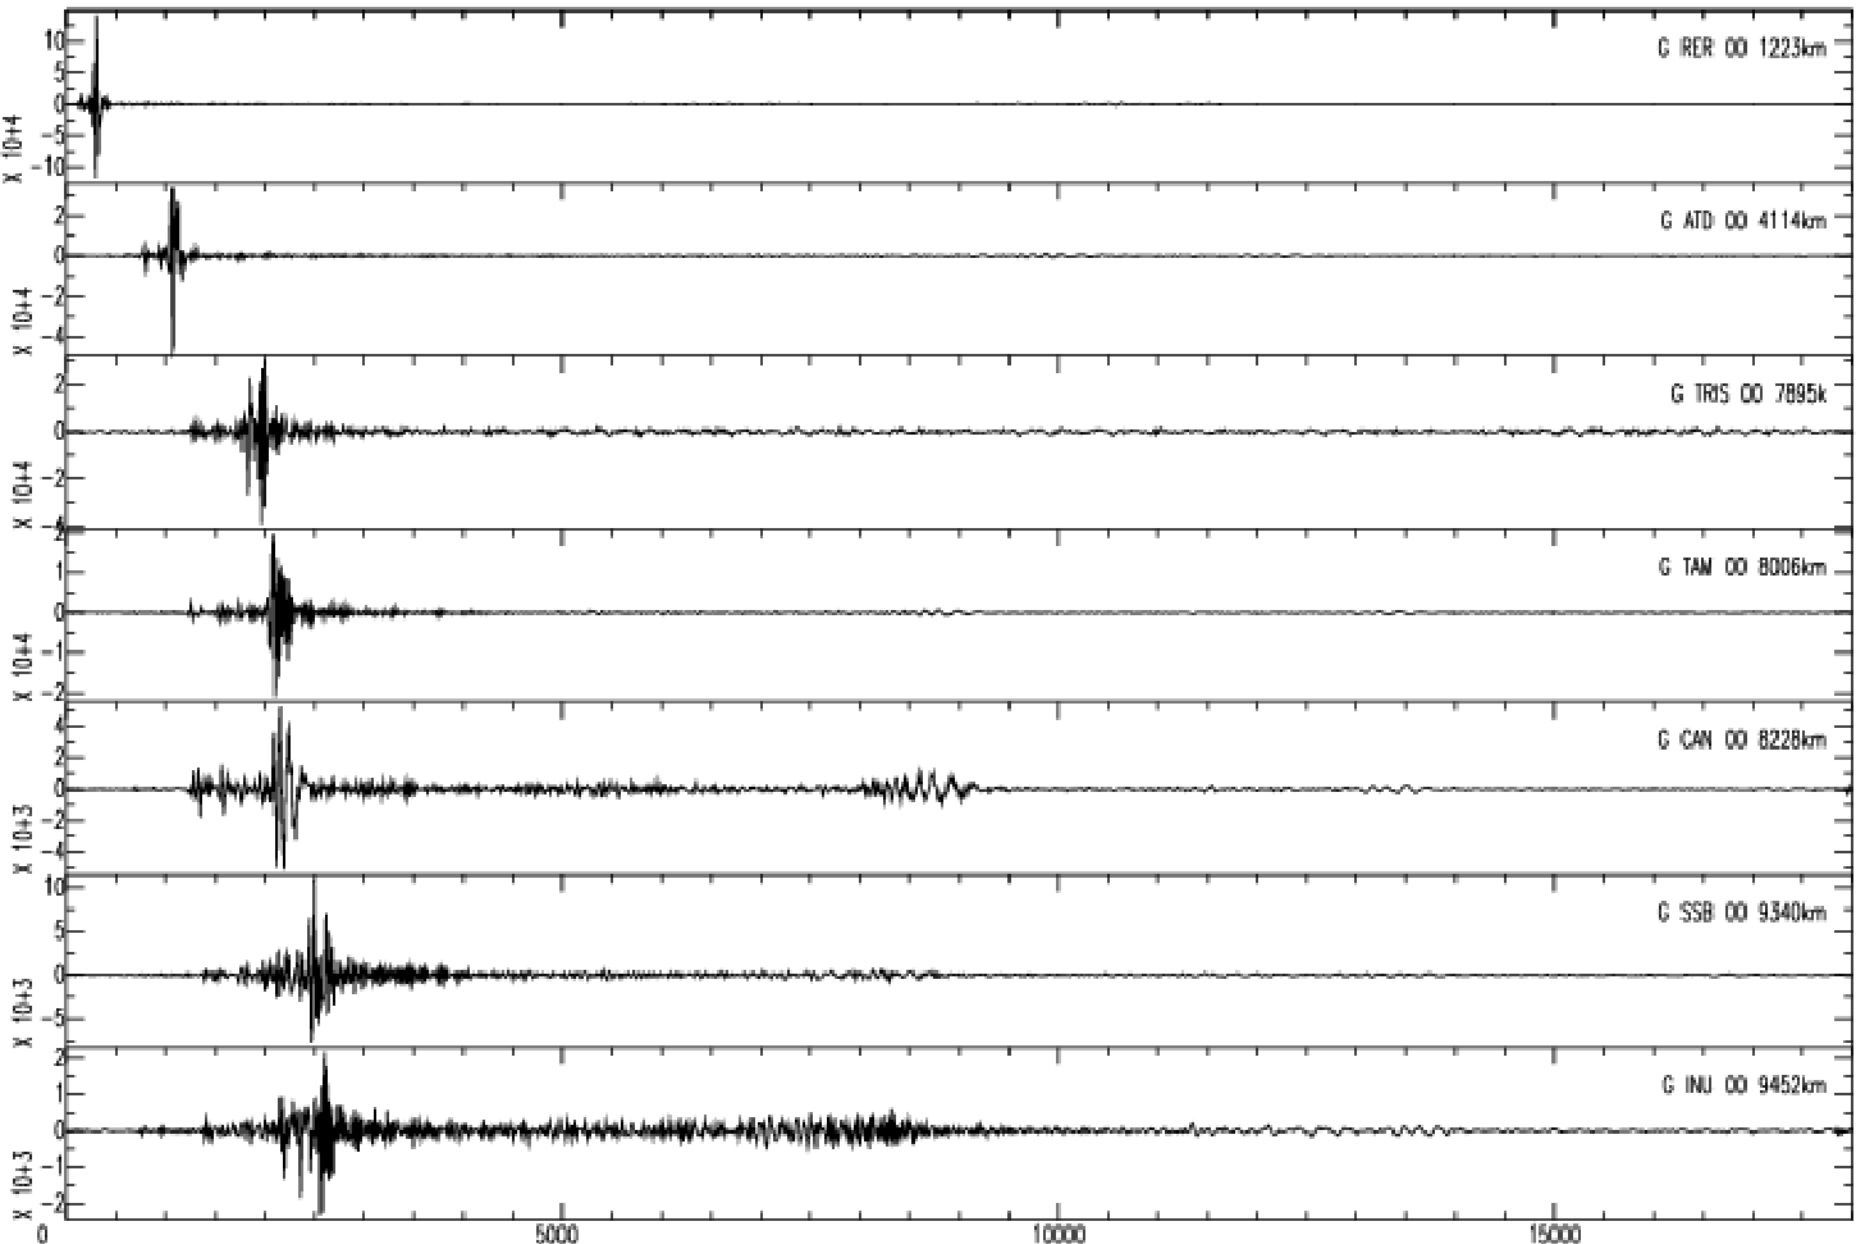

July 26th 2012 - Mauritius, Reunion region, M=6.7, origin time 05h33m32s UTC

GEOSCOPE Stations/VHZ channel - Time in seconds - 0.002Hz high pass filtered data

July 26th 2012 - Mauritius, Reunion region, M=6.7, origin time 05h33m32s UTC

GEOSCOPE Stations/VHZ channel - Time in seconds - 0.002Hz high pass filtered data

July 26th 2012 - Mauritius, Reunion region, M=6.7, origin time 05h33m32s UTC

GEOSCOPE Stations/VHZ channel - Time in seconds - 0.002Hz high pass filtered data