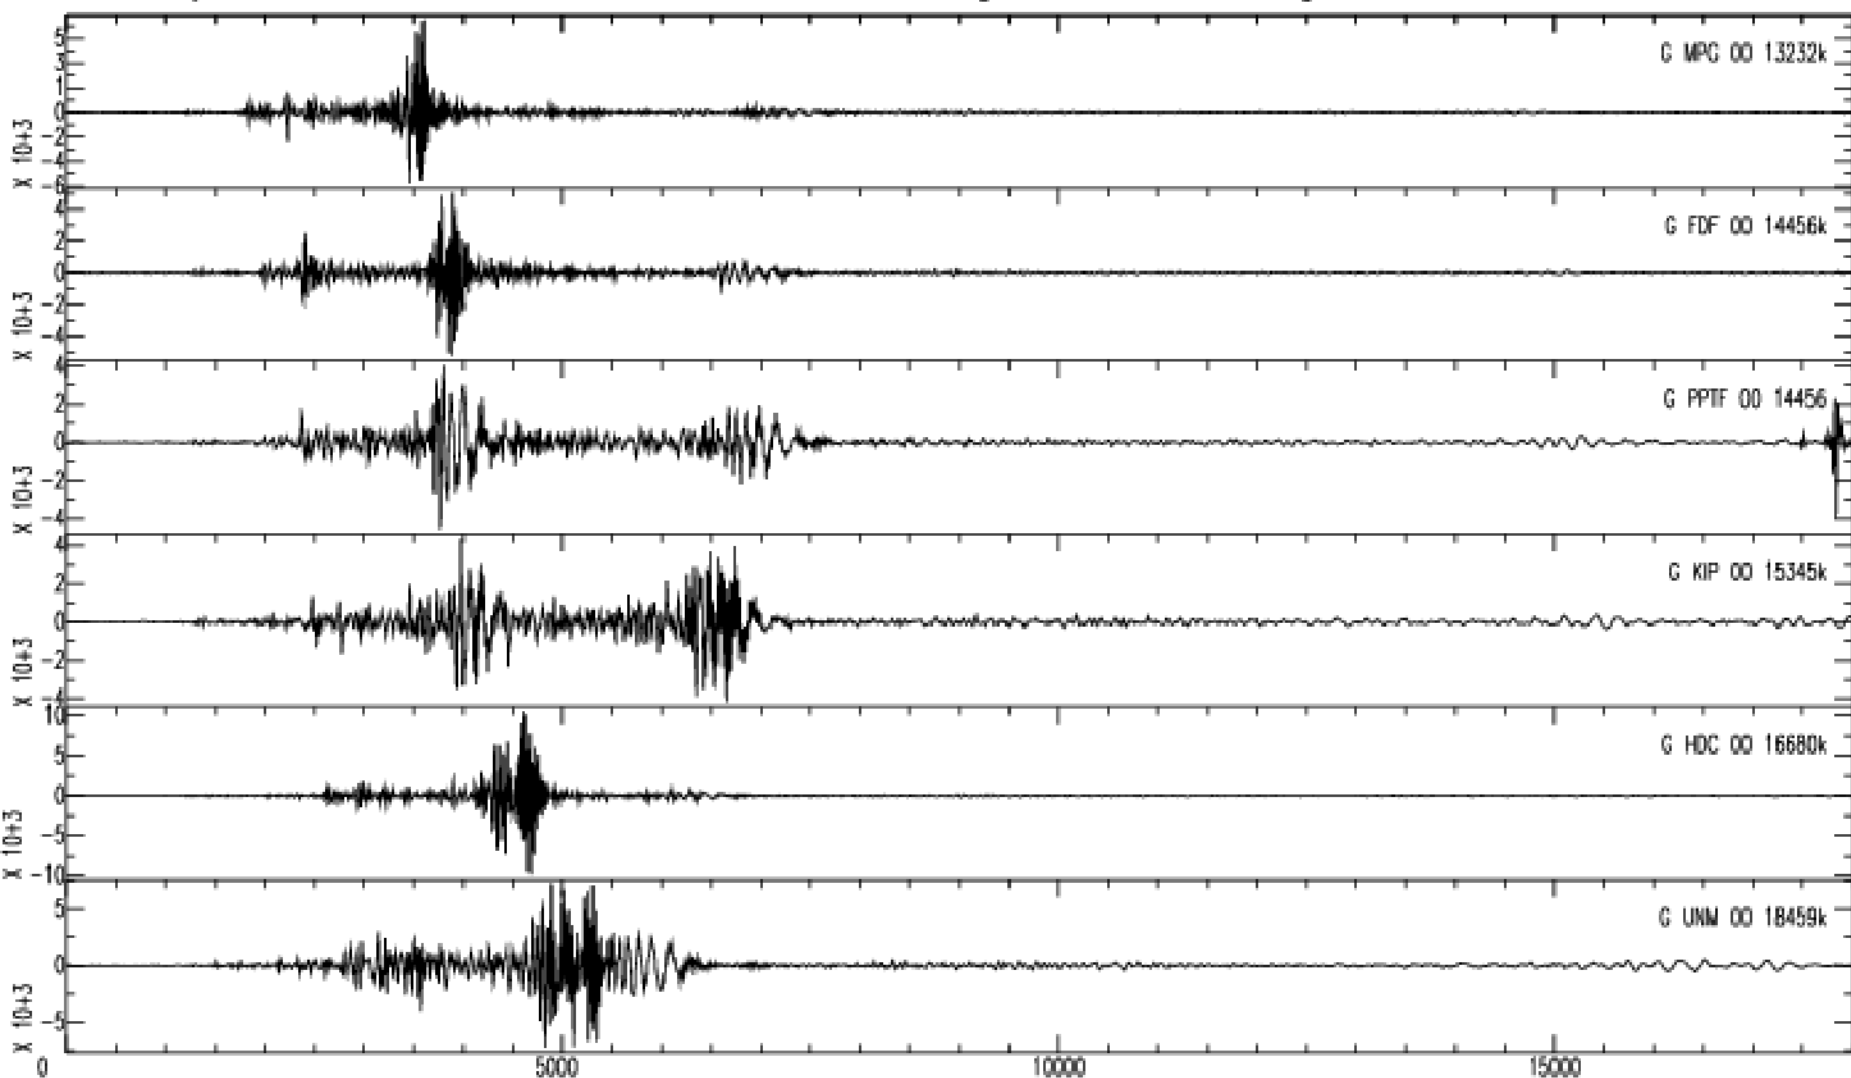

July 26th 2012 - Mauritius, Reunion region, M=6.7, origin time 05h33m32s UTC

GEOSCOPE Stations/VHZ channel - Time in seconds - 0.002Hz high pass filtered data

July 26th 2012 - Mauritius, Reunion region, M=6.7, origin time 05h33m32s UTC

GEOSCOPE Stations/VHZ channel - Time in seconds - 0.002Hz high pass filtered data

July 26th 2012 - Mauritius, Reunion region, M=6.7, origin time 05h33m32s UTC

GEOSCOPE Stations/VHZ channel - Time in seconds - 0.002Hz high pass filtered data