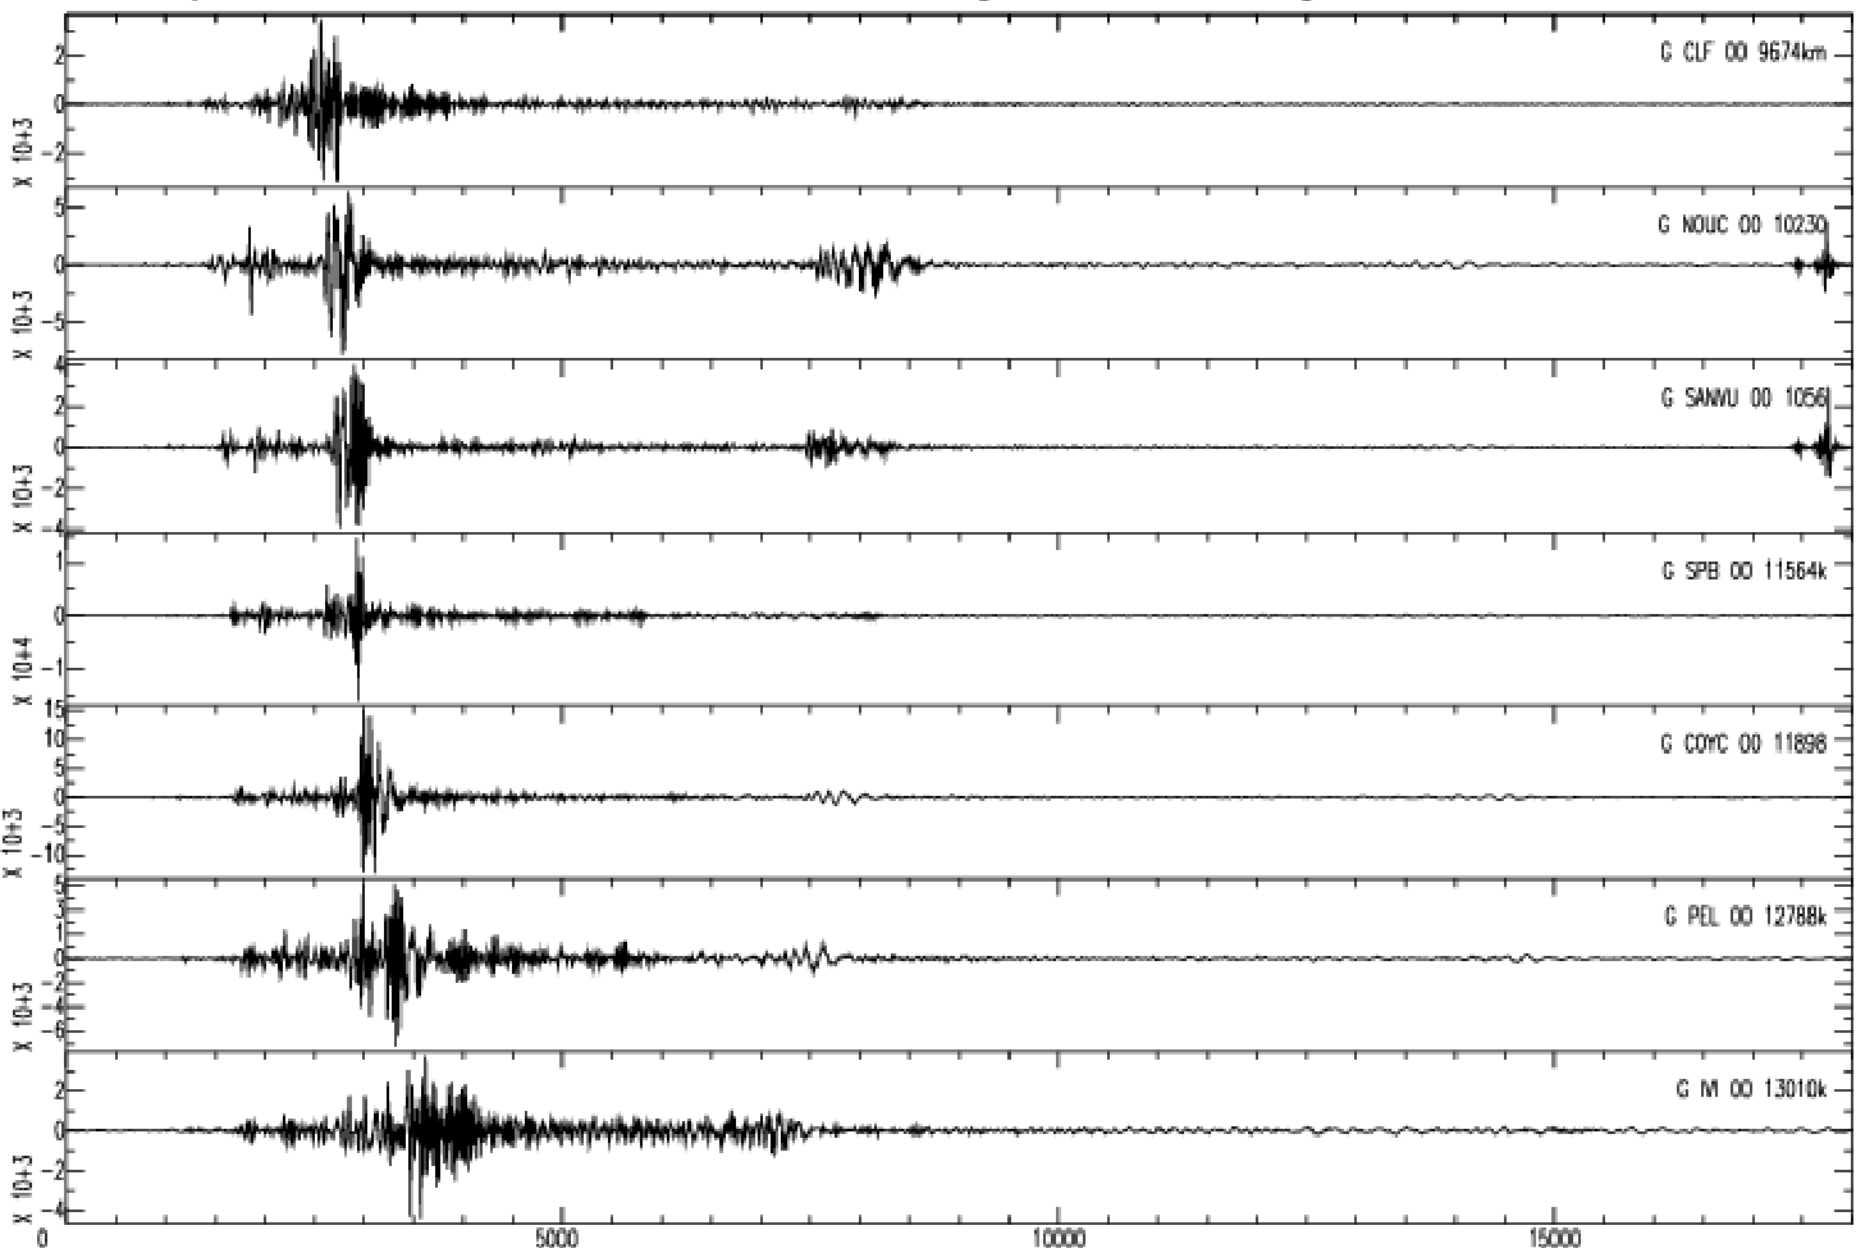

July 26th 2012 - Mauritius, Reunion region, M=6.7, origin time 05h33m32s UTC

GEOSCOPE Stations/VHZ channel - Time in seconds - 0.002Hz high pass filtered data

July 26th 2012 - Mauritius, Reunion region, M=6.7, origin time 05h33m32s UTC

GEOSCOPE Stations/VHZ channel - Time in seconds - 0.002Hz high pass filtered data

July 26th 2012 - Mauritius, Reunion region, M=6.7, origin time 05h33m32s UTC

GEOSCOPE Stations/VHZ channel - Time in seconds - 0.002Hz high pass filtered data