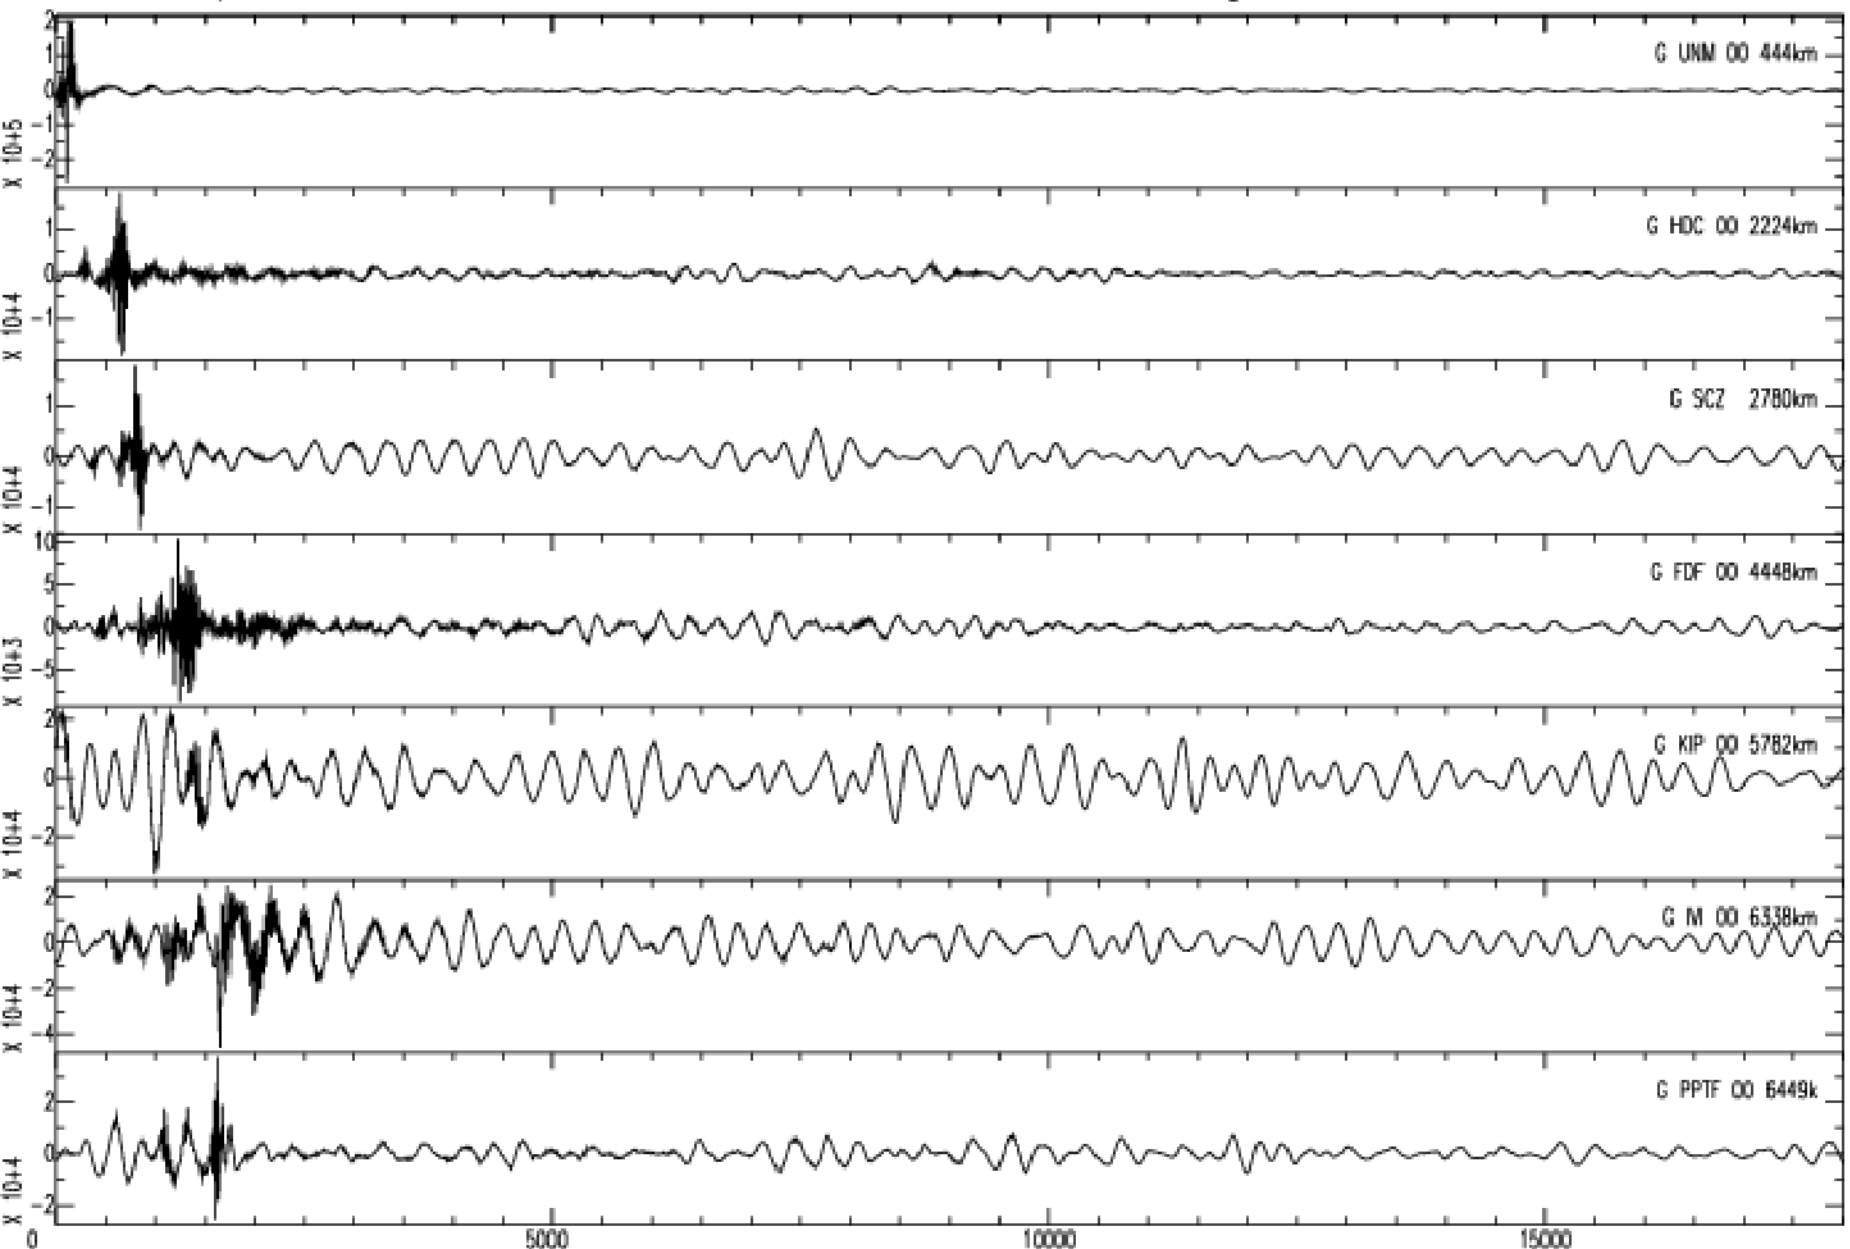

April 11th 2012 - Mexico, Michoacan, M=6.5, origin time 22h55m11s UTC

GEOSCOPE Stations/VHZ channel - Time in seconds - 0.002Hz high pass filtered data

April 11th 2012 - Mexico, Michoacan, M=6.5, origin time 22h55m11s UTC

GEOSCOPE Stations/VHZ channel - Time in seconds - 0.002Hz high pass filtered data

April 11th 2012 - Mexico, Michoacan, M=6.5, origin time 22h55m11s UTC

GEOSCOPE Stations/VHZ channel - Time in seconds - 0.002Hz high pass filtered data