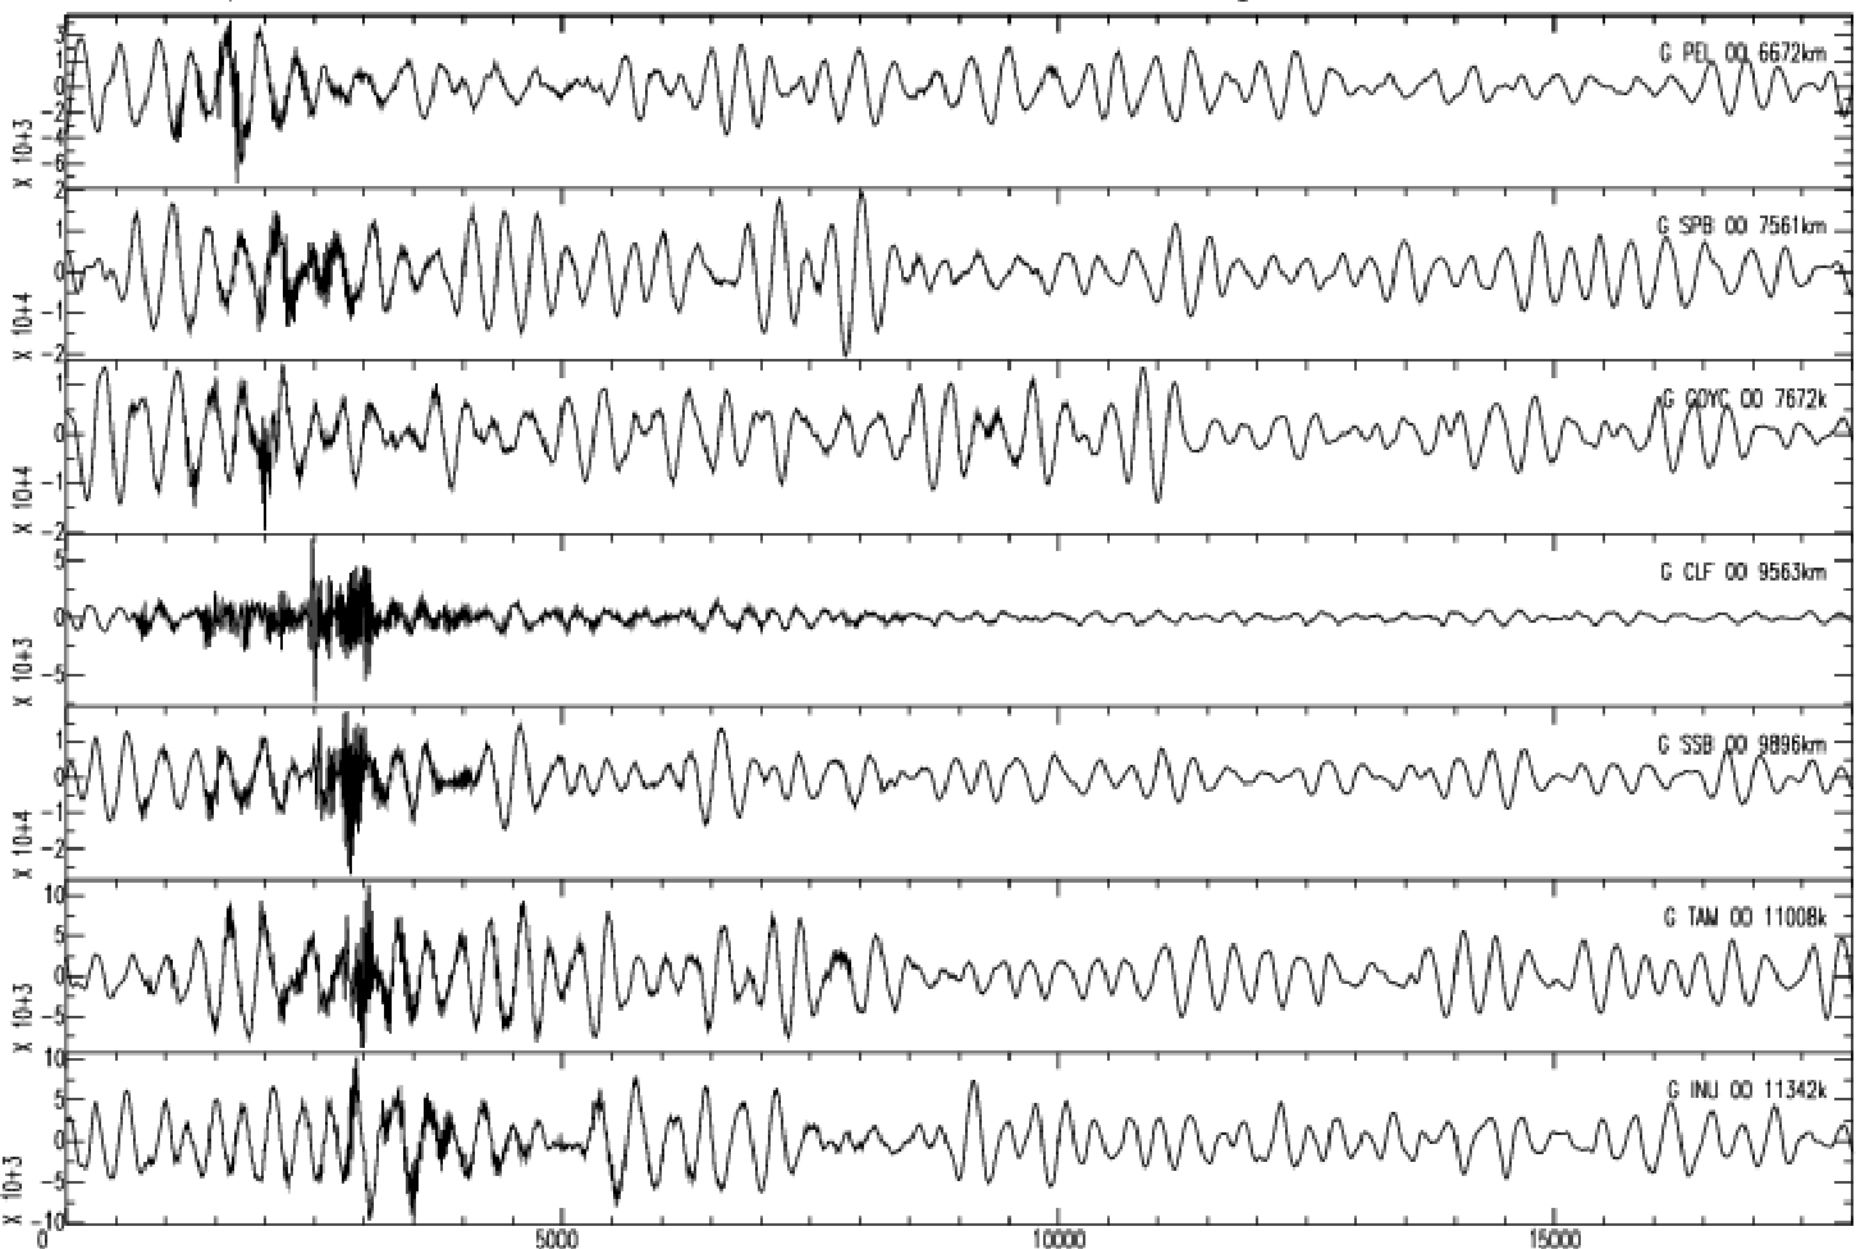

April 11th 2012 - Mexico, Michoacan, M=6.5, origin time 22h55m11s UTC

GEOSCOPE Stations/VHZ channel - Time in seconds - 0.002Hz high pass filtered data

April 11th 2012 - Mexico, Michoacan, M=6.5, origin time 22h55m11s UTC

GEOSCOPE Stations/VHZ channel - Time in seconds - 0.002Hz high pass filtered data

April 11th 2012 - Mexico, Michoacan, M=6.5, origin time 22h55m11s UTC

GEOSCOPE Stations/VHZ channel - Time in seconds - 0.002Hz high pass filtered data