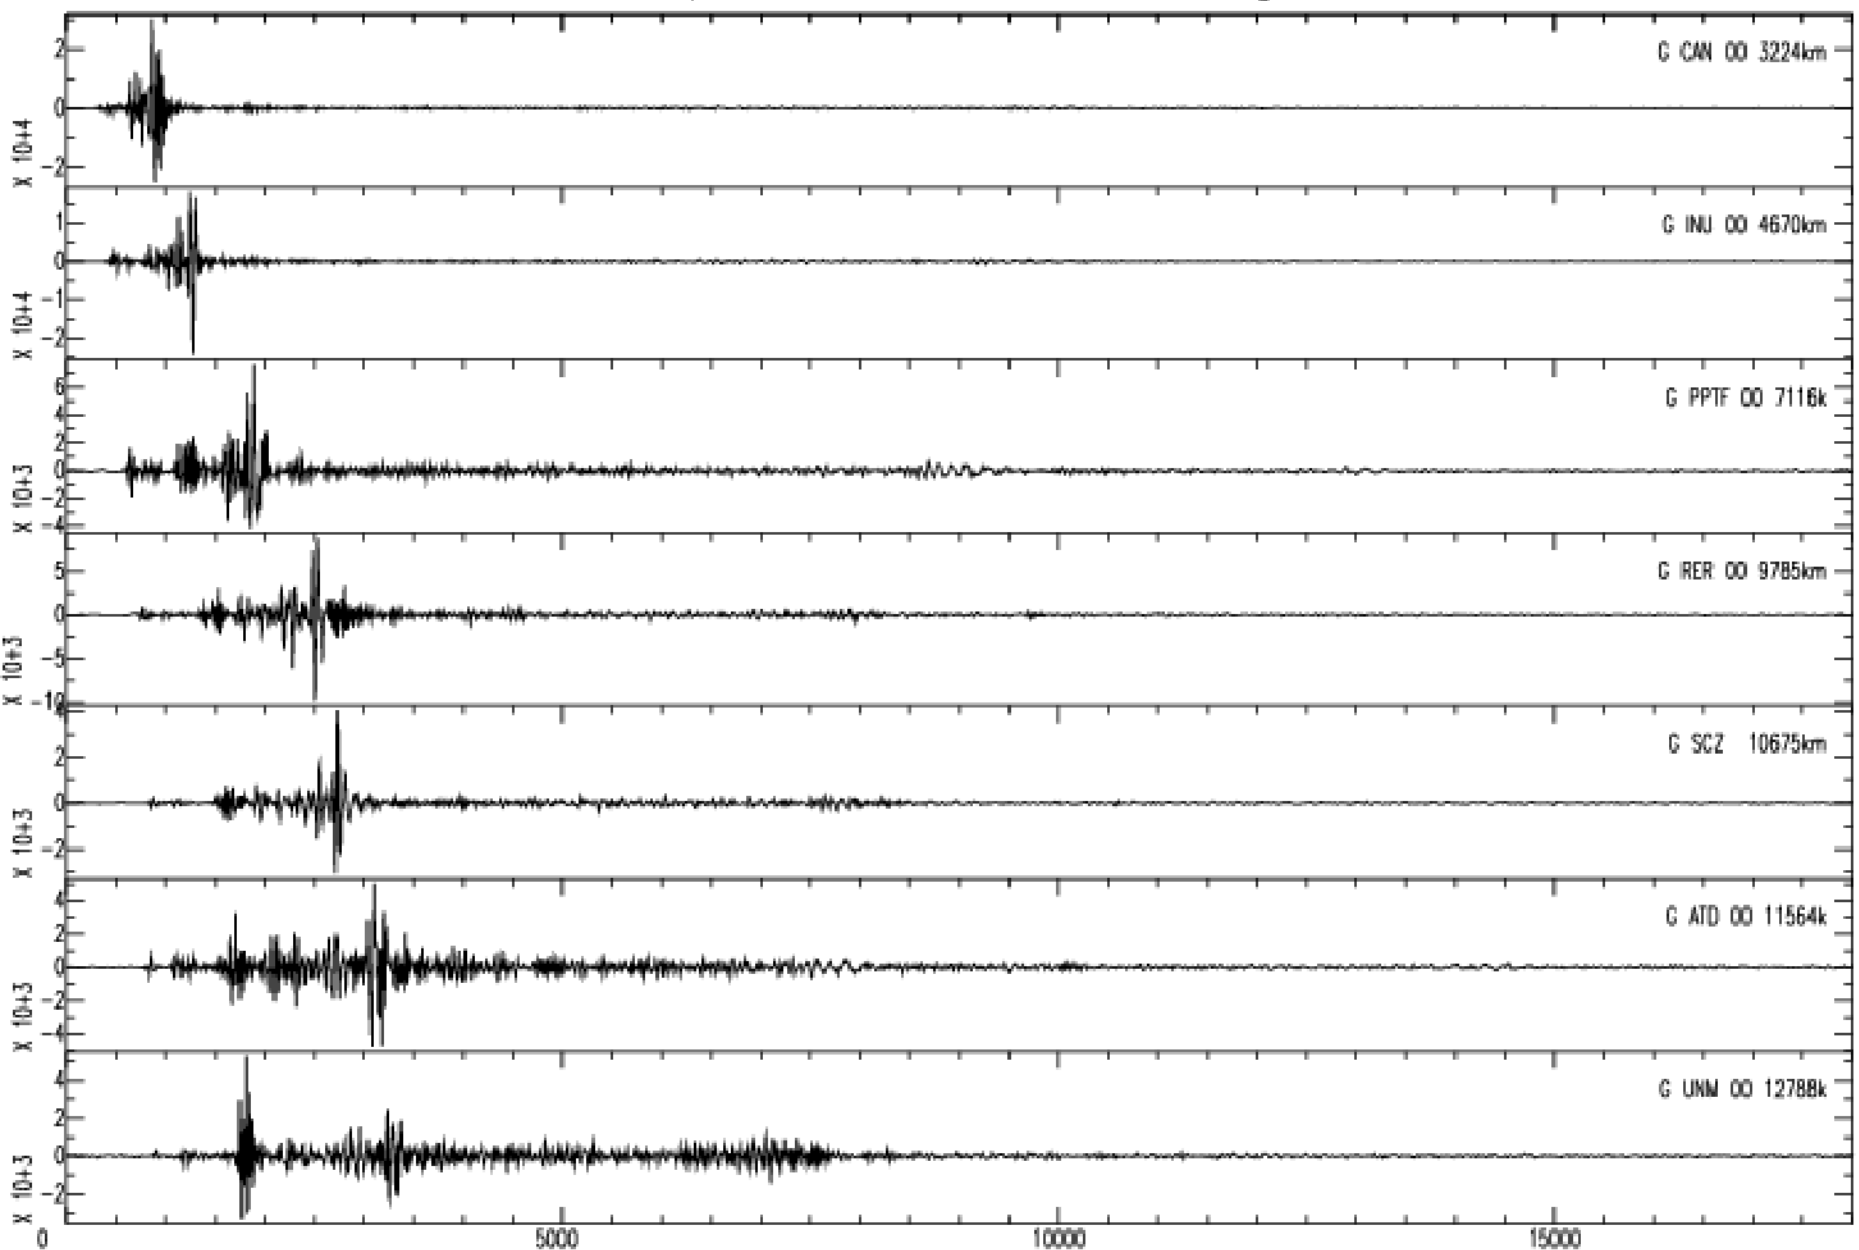

March 21th 2012 - Papua New Guinea, M=6.6, origin time 22h15m06s UTC

GEOSCOPE Stations/VHZ channel - Time in seconds - 0.002Hz high pass filtered data

March 21th 2012 - Papua New Guinea, M=6.6, origin time 22h15m06s UTC

GEOSCOPE Stations/VHZ channel - Time in seconds - 0.002Hz high pass filtered data