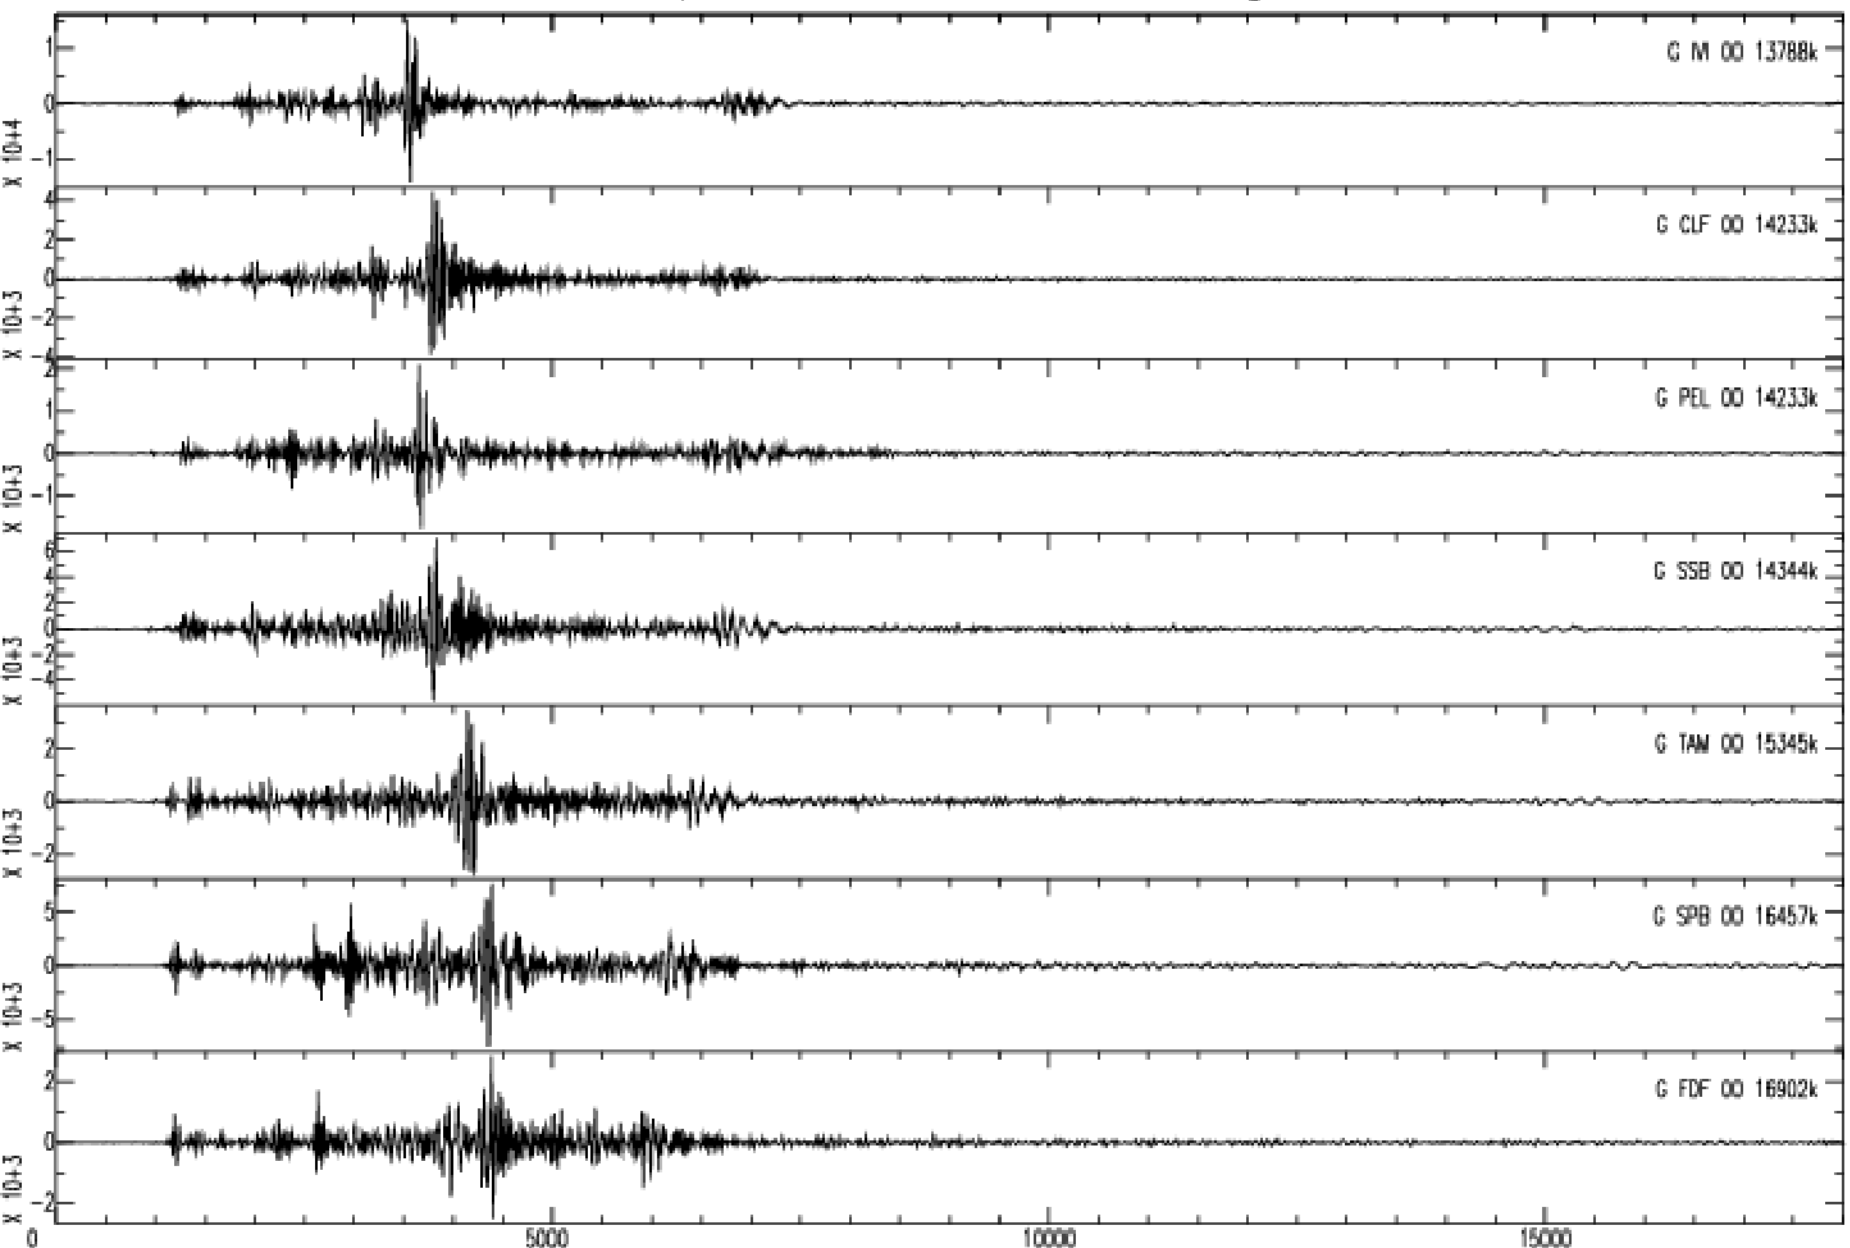

March 21th 2012 - Papua New Guinea, M=6.6, origin time 22h15m06s UTC

GEOSCOPE Stations/VHZ channel - Time in seconds - 0.002Hz high pass filtered data

March 21th 2012 - Papua New Guinea, M=6.6, origin time 22h15m06s UTC

GEOSCOPE Stations/VHZ channel - Time in seconds - 0.002Hz high pass filtered data