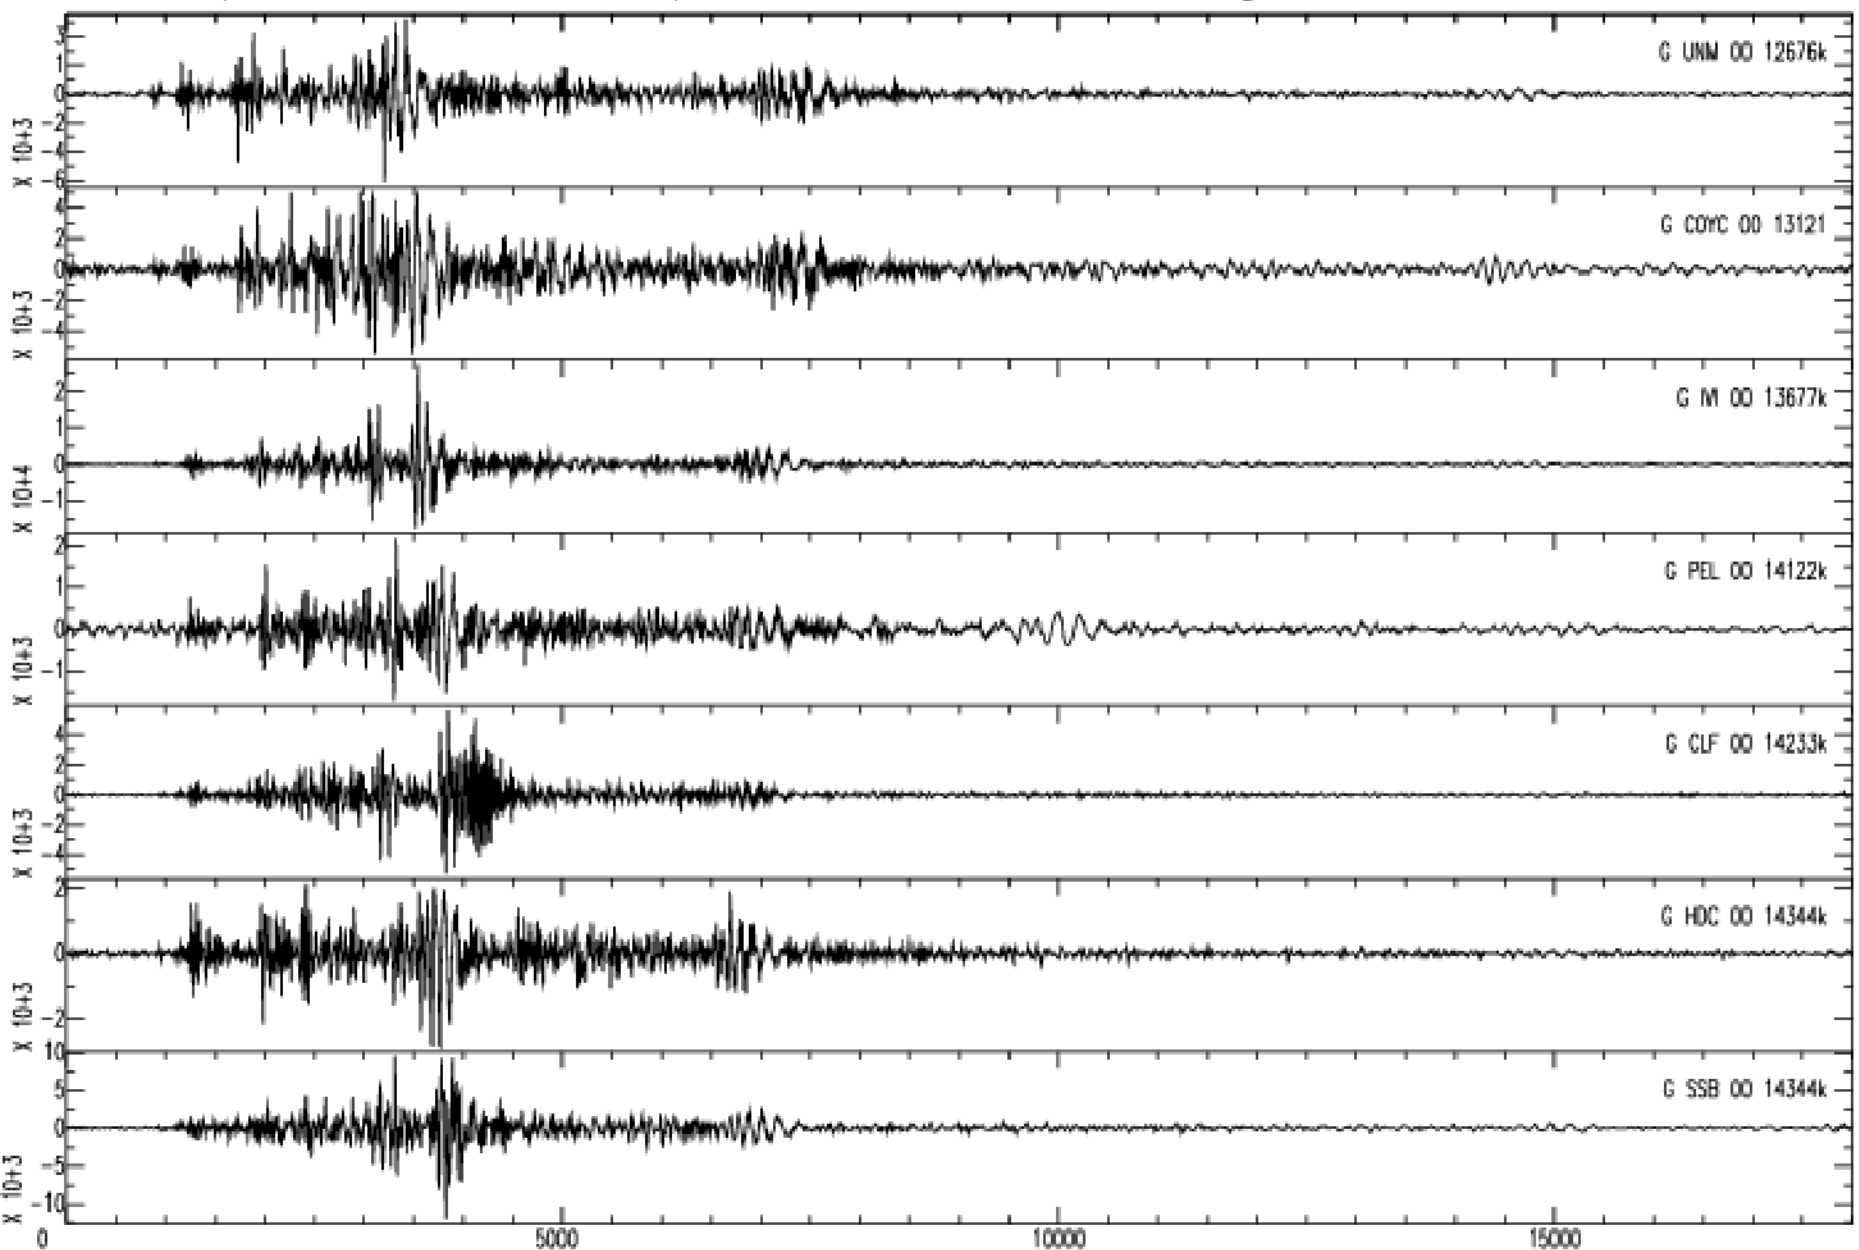

April 17th 2012 - Papua New Guinea, M=6.8, origin time 07h13m50s UTC

GEOSCOPE Stations/VHZ channel - Time in seconds - 0.002Hz high pass filtered data

April 17th 2012 - Papua New Guinea, M=6.8, origin time 07h13m50s UTC

GEOSCOPE Stations/VHZ channel - Time in seconds - 0.002Hz high pass filtered data

April 17th 2012 - Papua New Guinea, M=6.8, origin time 07h13m50s UTC

GEOSCOPE Stations/VHZ channel - Time in seconds - 0.002Hz high pass filtered data