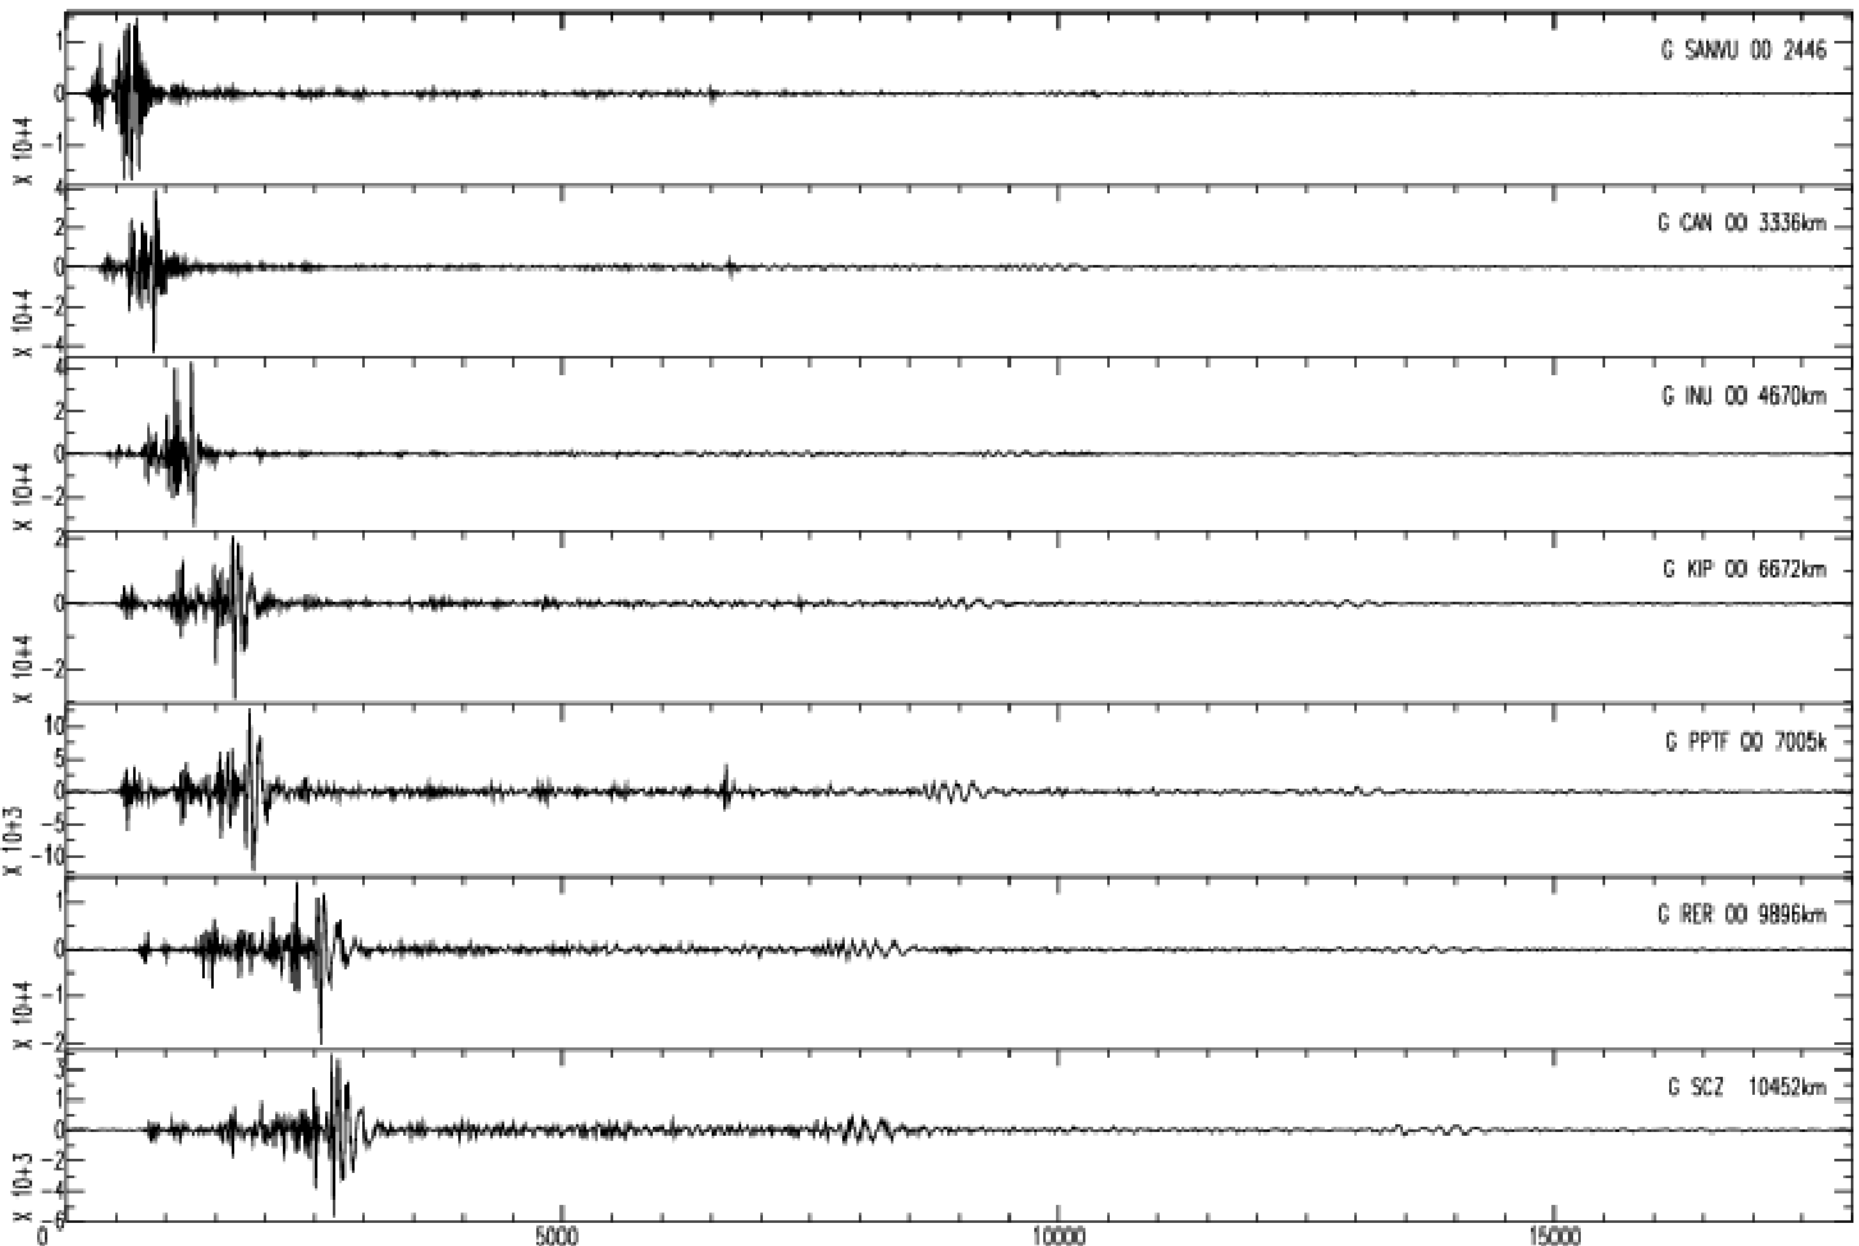

April 17th 2012 - Papua New Guinea, M=6.8, origin time 07h13m50s UTC

GEOSCOPE Stations/VHZ channel - Time in seconds - 0.002Hz high pass filtered data

April 17th 2012 - Papua New Guinea, M=6.8, origin time 07h13m50s UTC

GEOSCOPE Stations/VHZ channel - Time in seconds - 0.002Hz high pass filtered data

April 17th 2012 - Papua New Guinea, M=6.8, origin time 07h13m50s UTC

GEOSCOPE Stations/VHZ channel - Time in seconds - 0.002Hz high pass filtered data