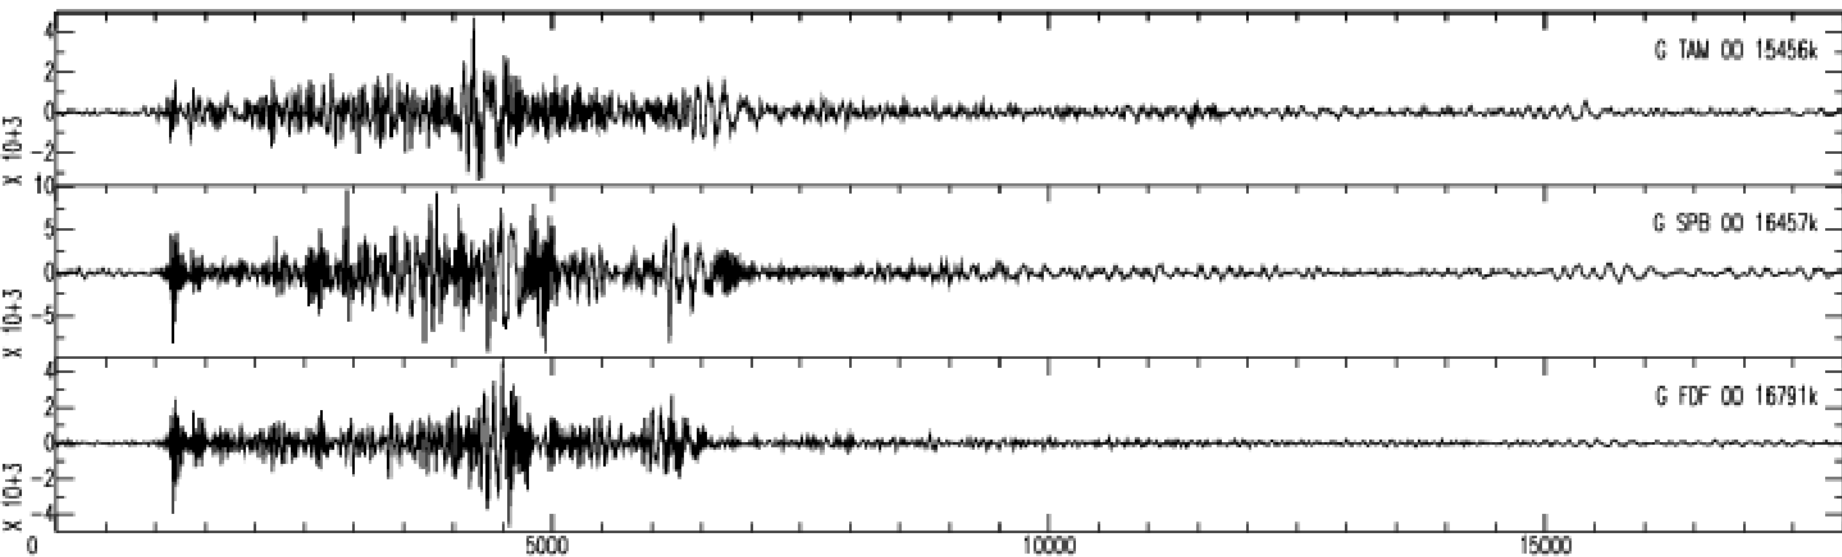

April 17th 2012 - Papua New Guinea, M=6.8, origin time 07h13m50s UTC

GEOSCOPE Stations/VHZ channel - Time in seconds - 0.002Hz high pass filtered data

April 17th 2012 - Papua New Guinea, M=6.8, origin time 07h13m50s UTC

GEOSCOPE Stations/VHZ channel - Time in seconds - 0.002Hz high pass filtered data

April 17th 2012 - Papua New Guinea, M=6.8, origin time 07h13m50s UTC

GEOSCOPE Stations/VHZ channel - Time in seconds - 0.002Hz high pass filtered data