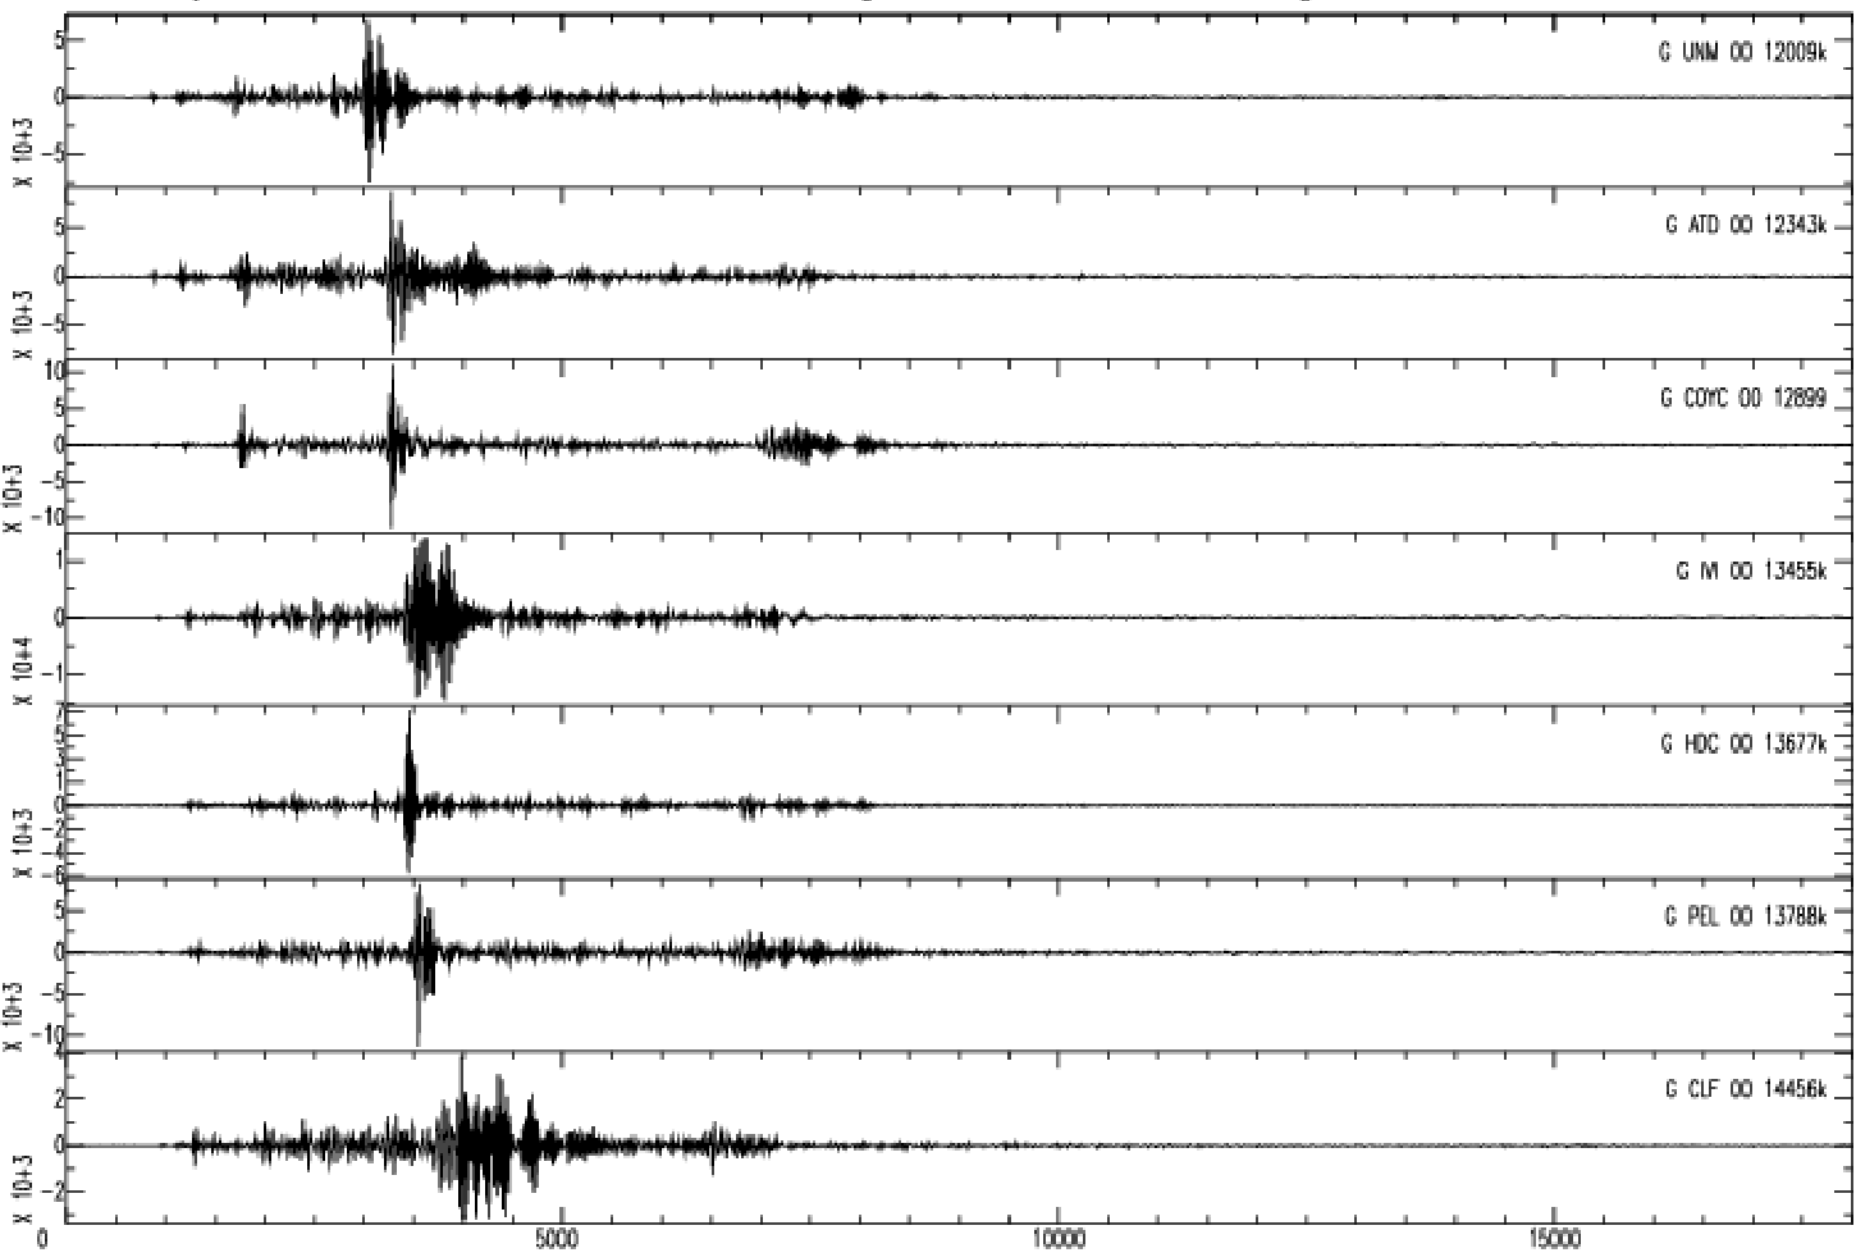

July 28th 2012 - New Ireland Region, PNG, M=6.5, origin time 20h03m58s UTC

GEOSCOPE Stations/VHZ channel - Time in seconds - 0.002Hz high pass filtered data

July 28th 2012 - New Ireland Region, PNG, M=6.5, origin time 20h03m58s UTC

GEOSCOPE Stations/VHZ channel - Time in seconds - 0.002Hz high pass filtered data

July 28th 2012 - New Ireland Region, PNG, M=6.5, origin time 20h03m58s UTC

GEOSCOPE Stations/VHZ channel - Time in seconds - 0.002Hz high pass filtered data