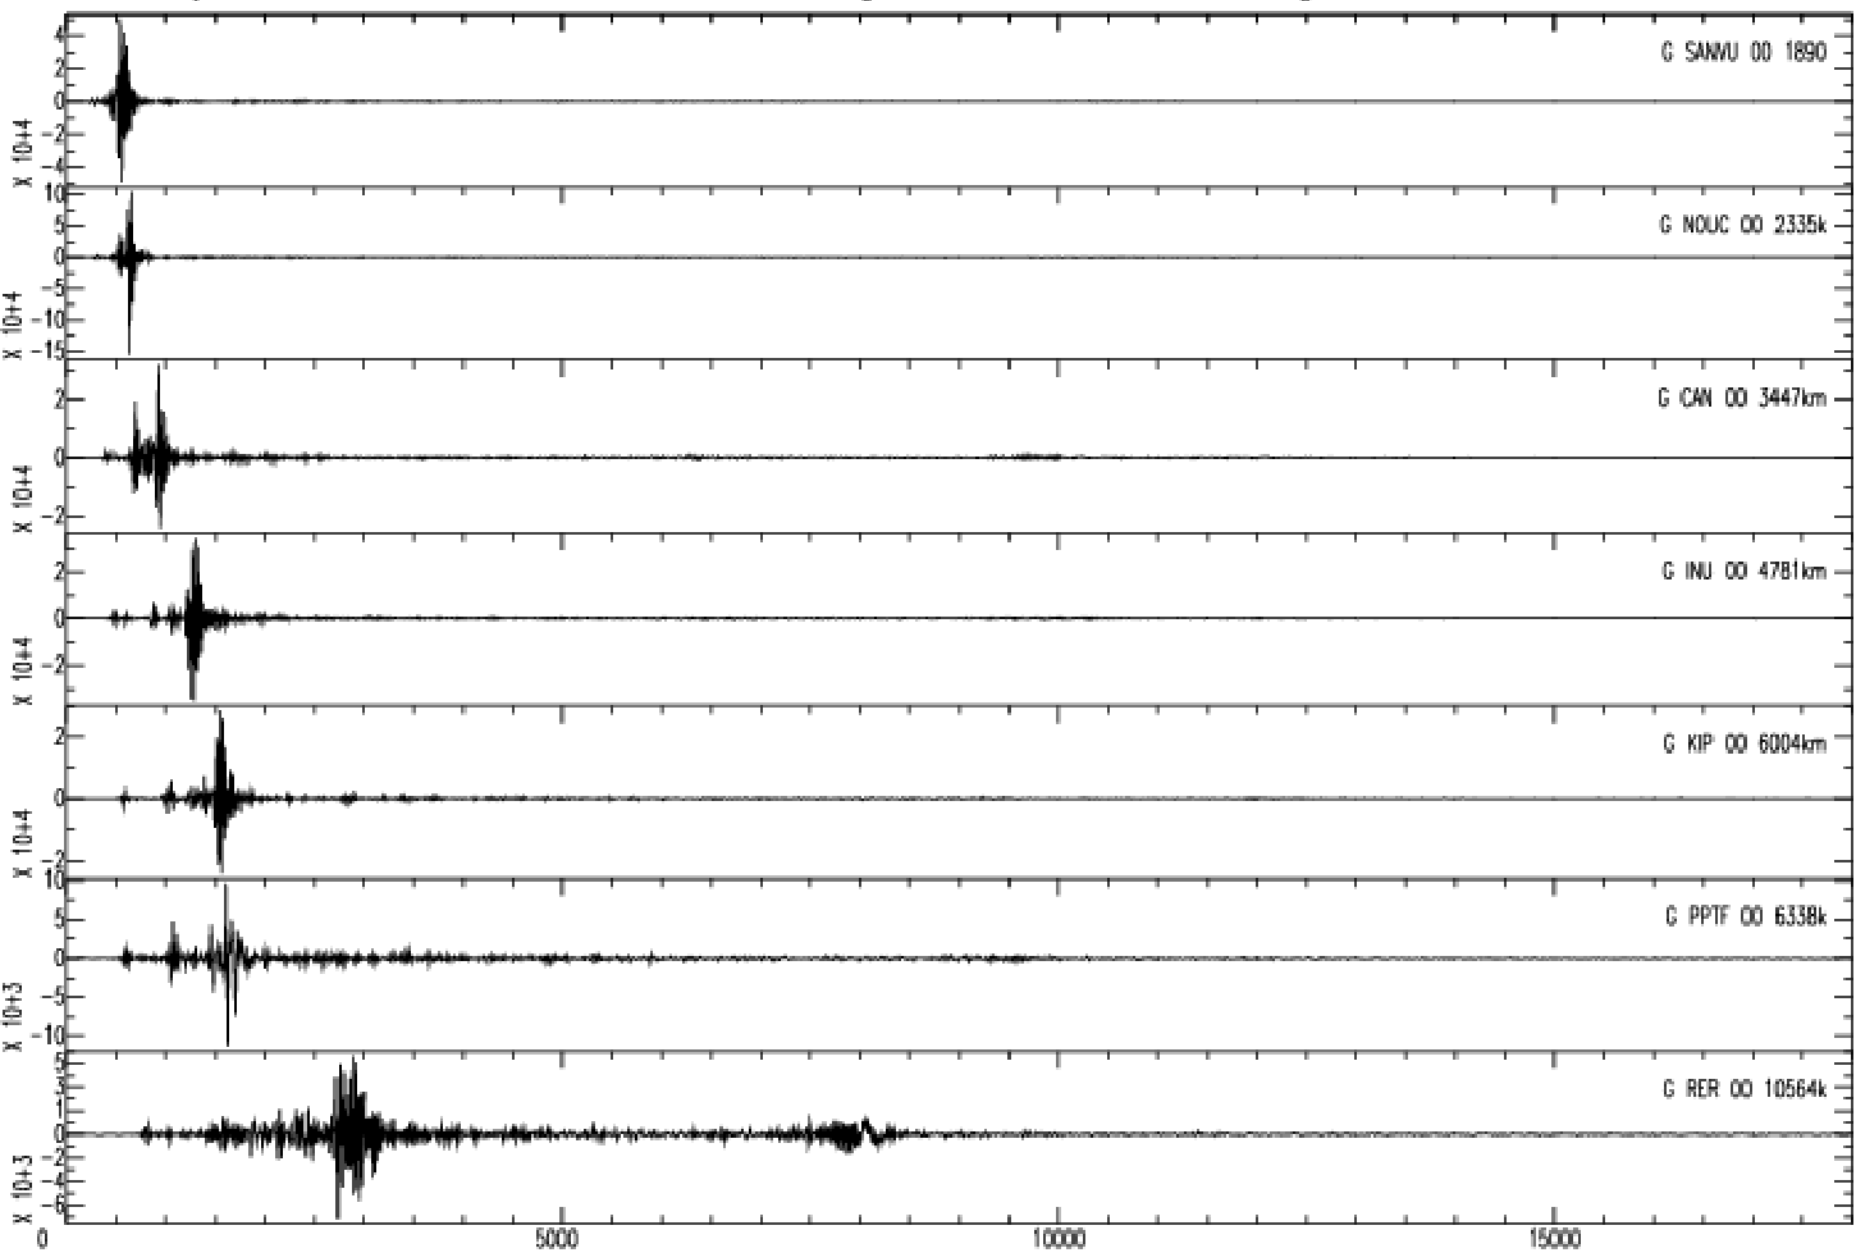

July 28th 2012 - New Ireland Region, PNG, M=6.5, origin time 20h03m58s UTC

GEOSCOPE Stations/VHZ channel - Time in seconds - 0.002Hz high pass filtered data

July 28th 2012 - New Ireland Region, PNG, M=6.5, origin time 20h03m58s UTC

GEOSCOPE Stations/VHZ channel - Time in seconds - 0.002Hz high pass filtered data

July 28th 2012 - New Ireland Region, PNG, M=6.5, origin time 20h03m58s UTC

GEOSCOPE Stations/VHZ channel - Time in seconds - 0.002Hz high pass filtered data