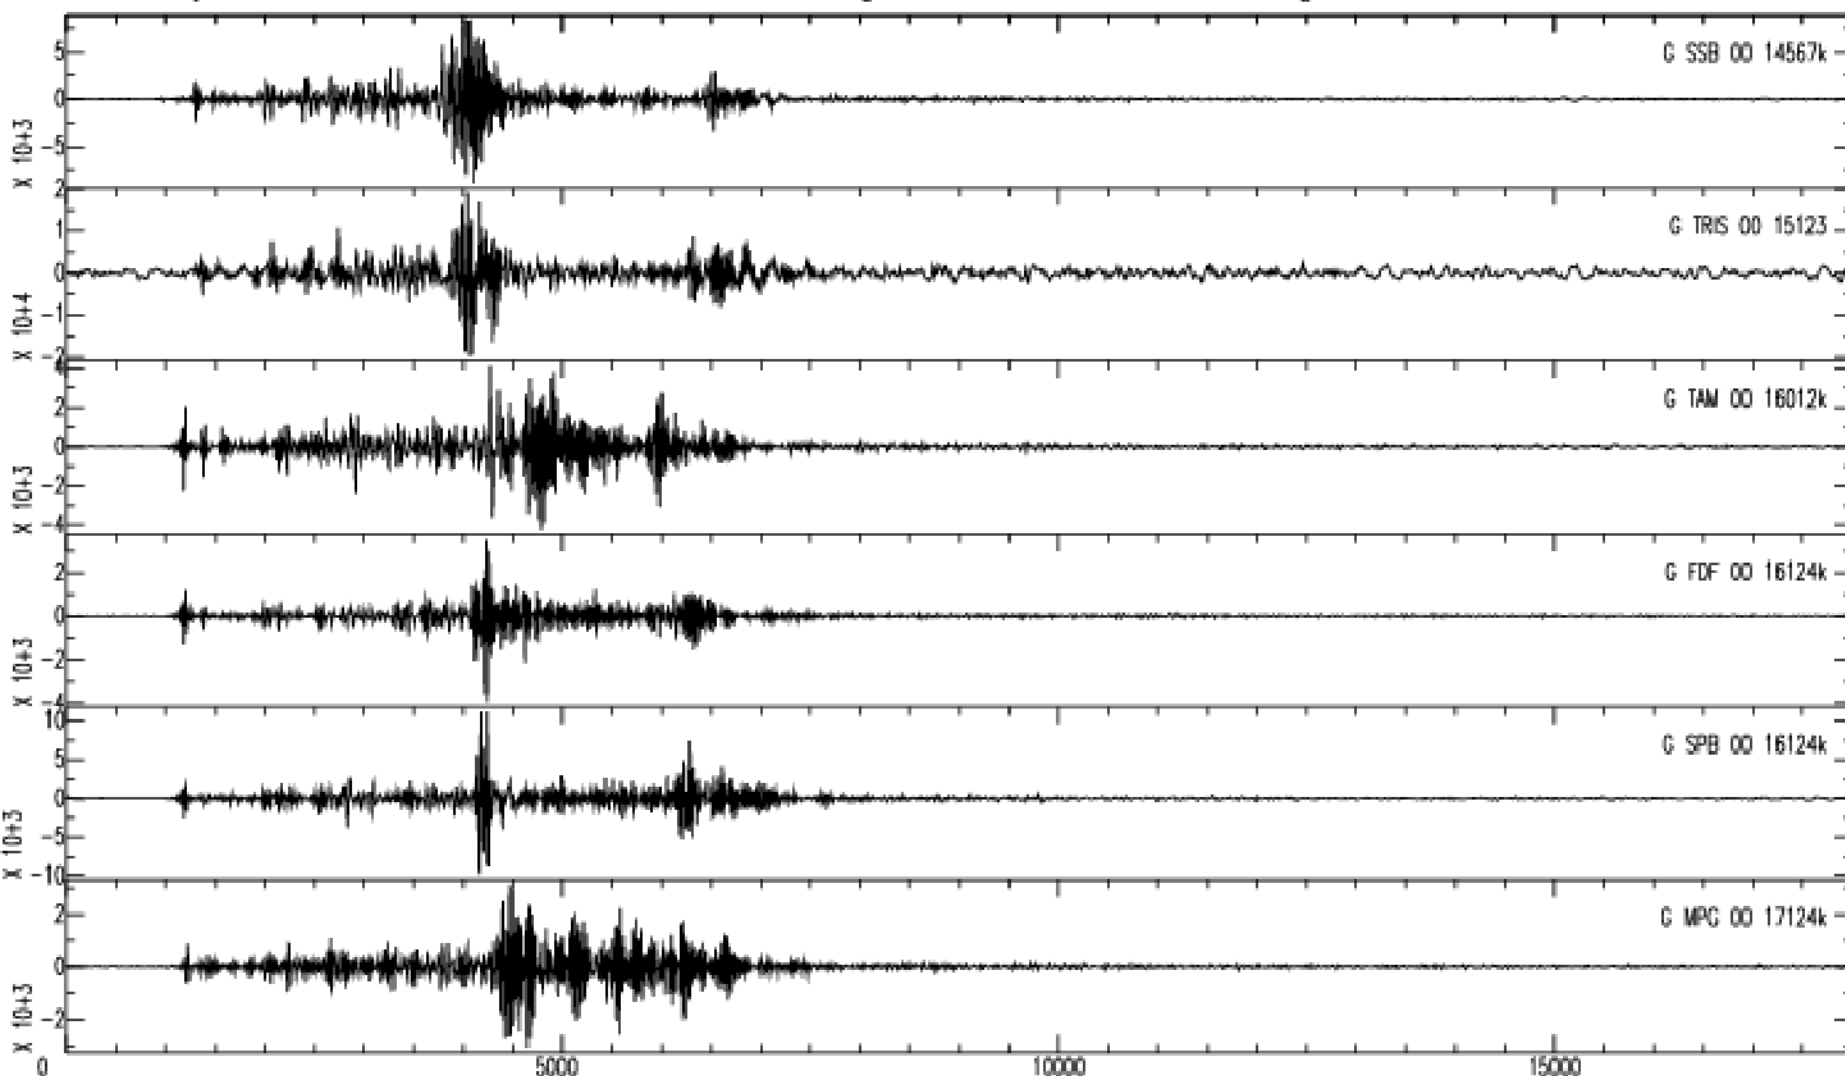

July 28th 2012 - New Ireland Region, PNG, M=6.5, origin time 20h03m58s UTC

GEOSCOPE Stations/VHZ channel - Time in seconds - 0.002Hz high pass filtered data

July 28th 2012 - New Ireland Region, PNG, M=6.5, origin time 20h03m58s UTC

GEOSCOPE Stations/VHZ channel - Time in seconds - 0.002Hz high pass filtered data

July 28th 2012 - New Ireland Region, PNG, M=6.5, origin time 20h03m58s UTC

GEOSCOPE Stations/VHZ channel - Time in seconds - 0.002Hz high pass filtered data