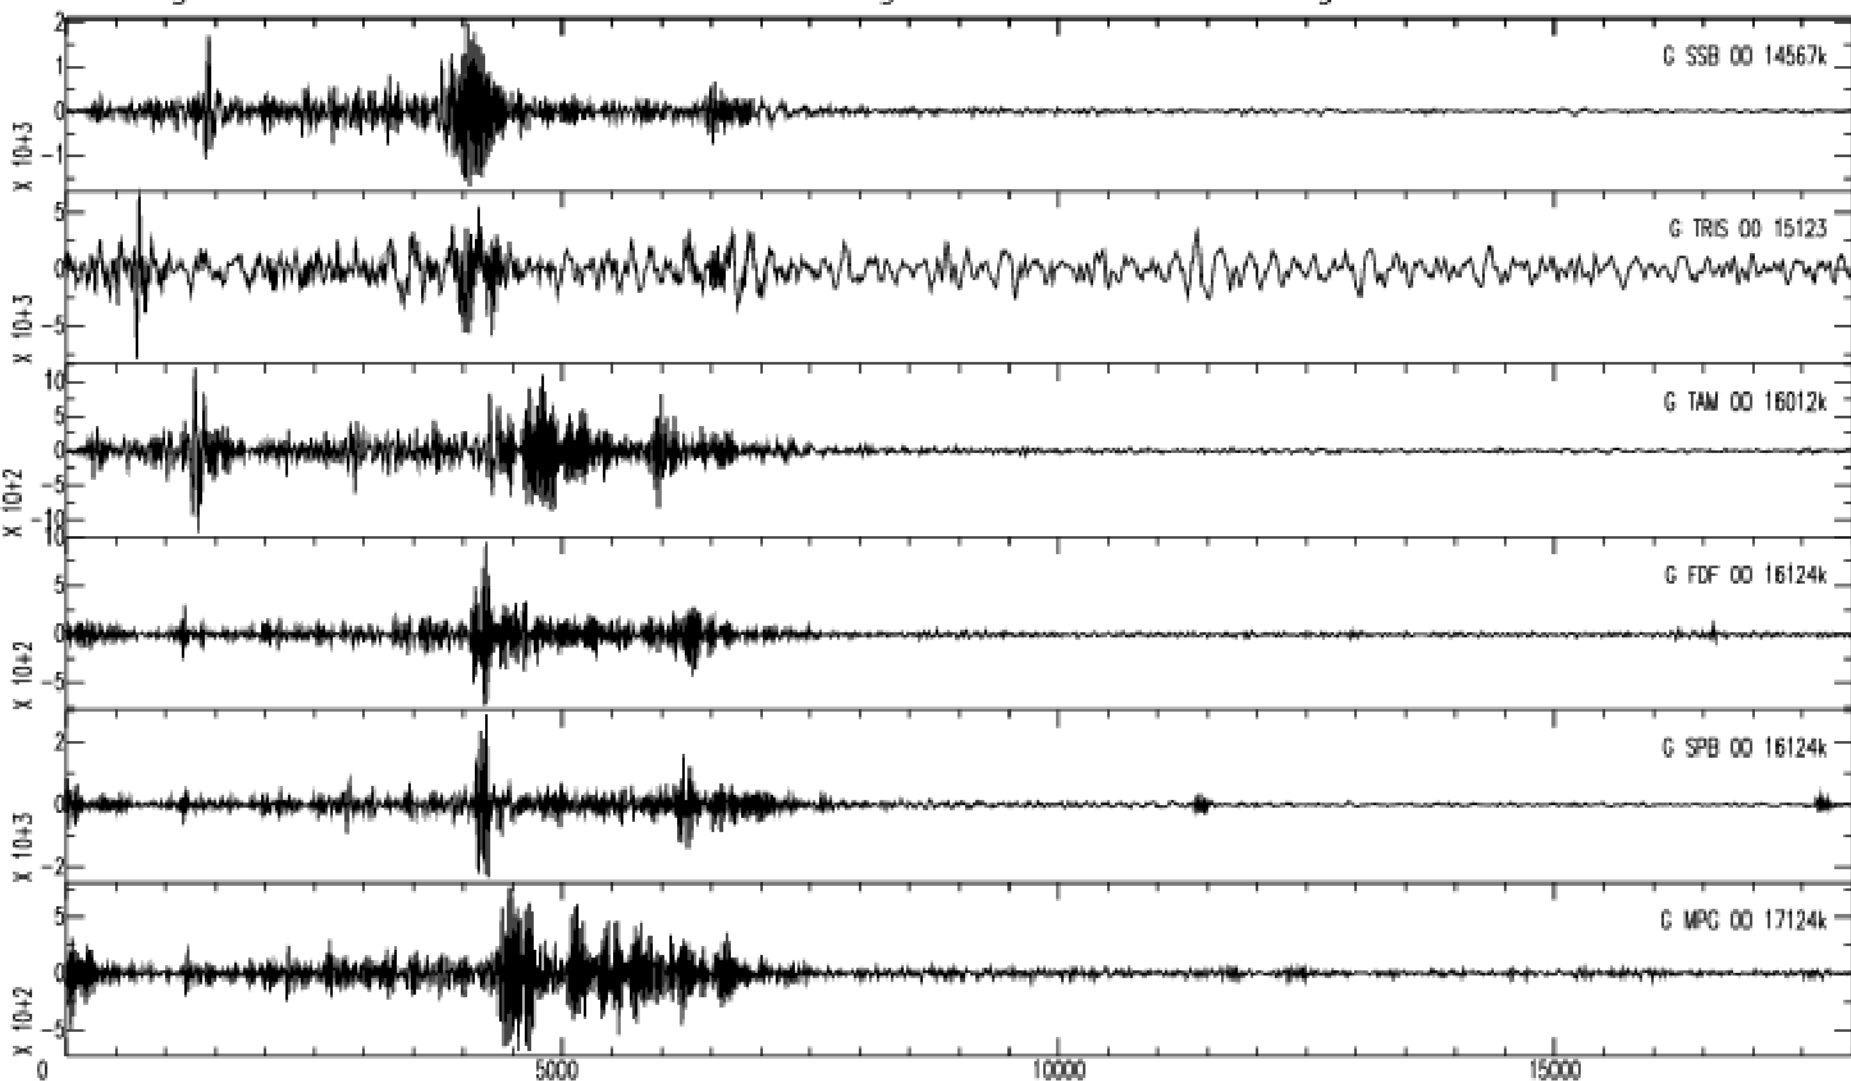

August 2nd 2012 - New Ireland Region, PNG, M=6.3, origin time 09h56m45s UTC

GEOSCOPE Stations/VHZ channel - Time in seconds - 0.002Hz high pass filtered data

August 2nd 2012 - New Ireland Region, PNG, M=6.3, origin time 09h56m45s UTC

GEOSCOPE Stations/VHZ channel - Time in seconds - 0.002Hz high pass filtered data

August 2nd 2012 - New Ireland Region, PNG, M=6.3, origin time 09h56m45s UTC

GEOSCOPE Stations/VHZ channel - Time in seconds - 0.002Hz high pass filtered data