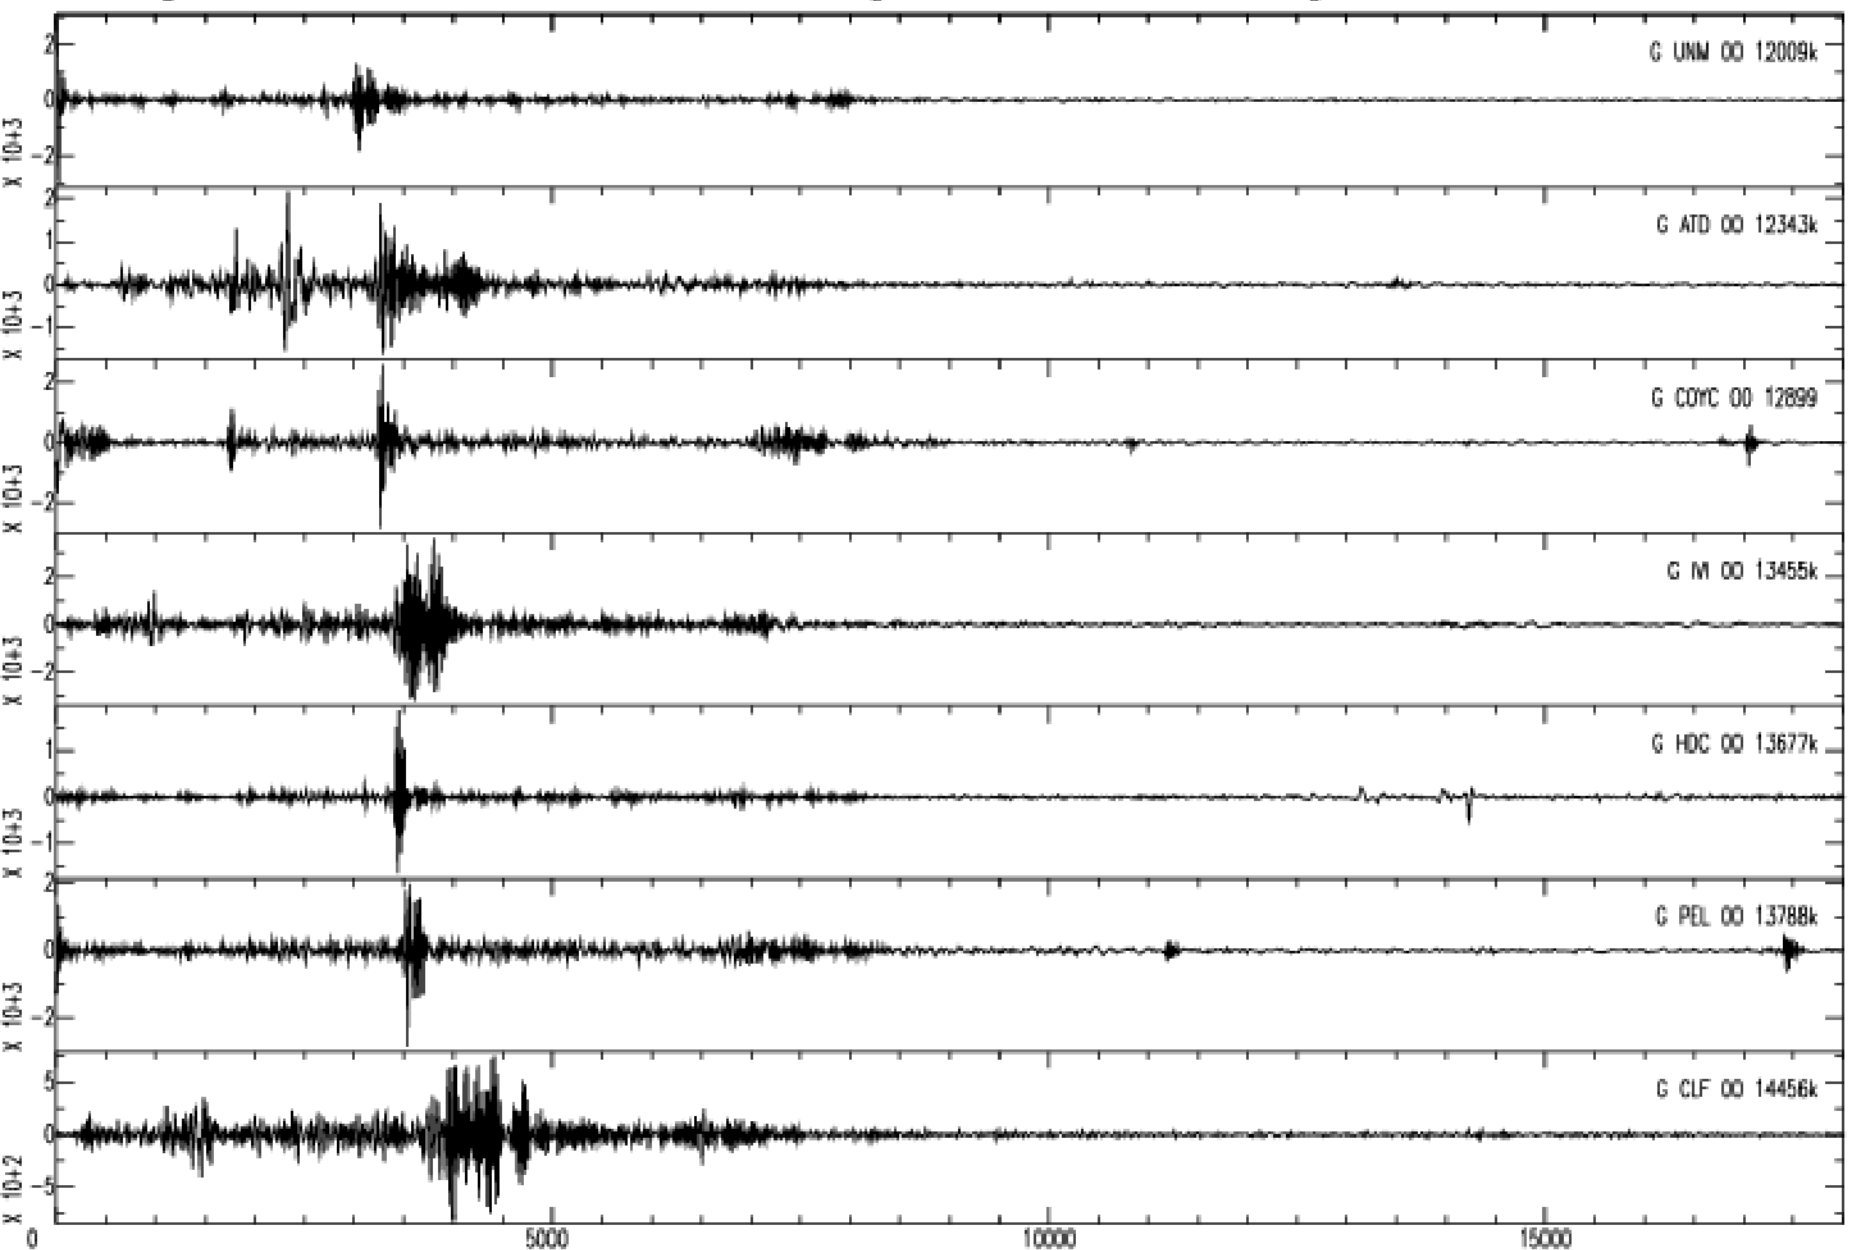

August 2nd 2012 - New Ireland Region, PNG, M=6.3, origin time 09h56m45s UTC

GEOSCOPE Stations/VHZ channel - Time in seconds - 0.002Hz high pass filtered data

August 2nd 2012 - New Ireland Region, PNG, M=6.3, origin time 09h56m45s UTC

GEOSCOPE Stations/VHZ channel - Time in seconds - 0.002Hz high pass filtered data

August 2nd 2012 - New Ireland Region, PNG, M=6.3, origin time 09h56m45s UTC

GEOSCOPE Stations/VHZ channel - Time in seconds - 0.002Hz high pass filtered data