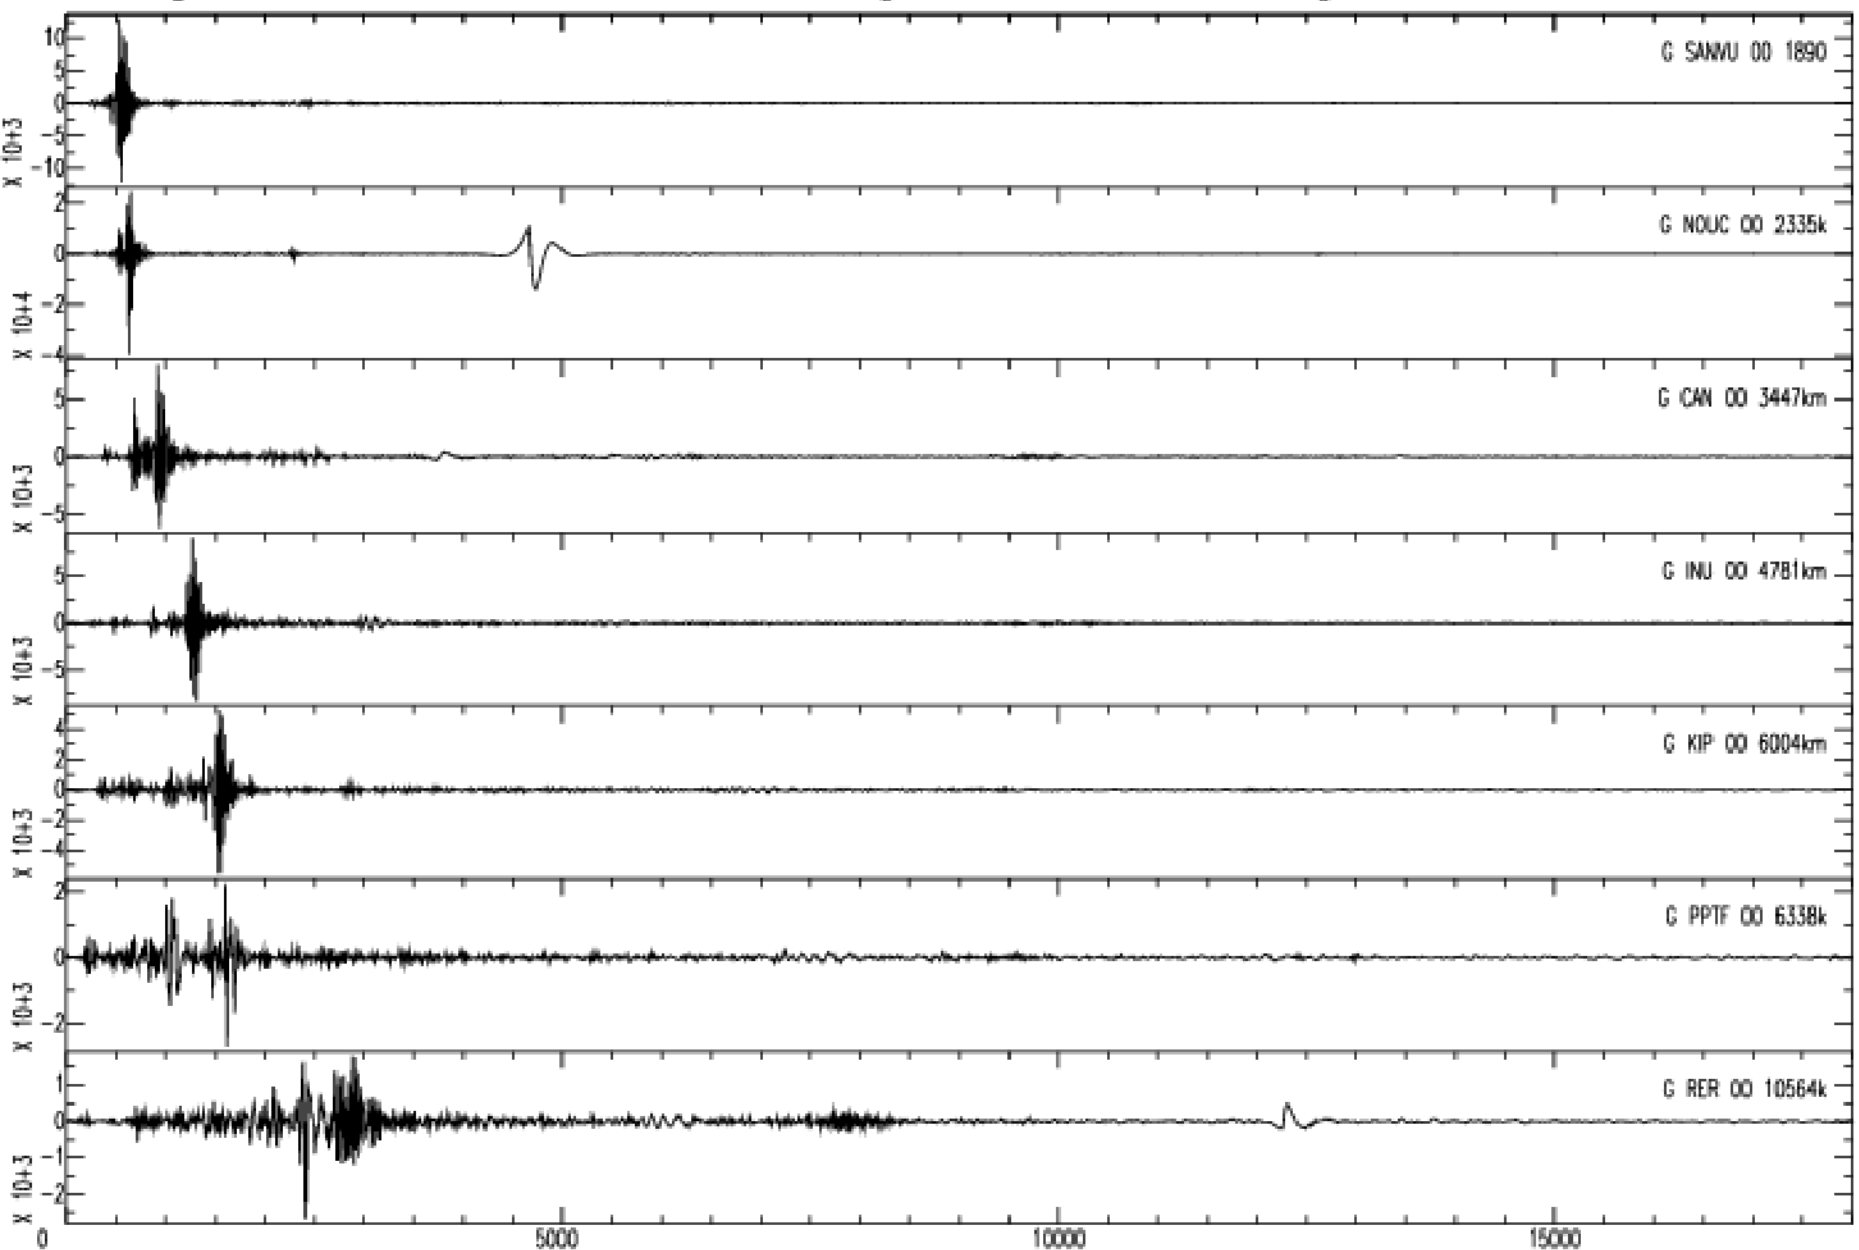

August 2nd 2012 - New Ireland Region, PNG, M=6.3, origin time 09h56m45s UTC

GEOSCOPE Stations/VHZ channel - Time in seconds - 0.002Hz high pass filtered data

August 2nd 2012 - New Ireland Region, PNG, M=6.3, origin time 09h56m45s UTC

GEOSCOPE Stations/VHZ channel - Time in seconds - 0.002Hz high pass filtered data

August 2nd 2012 - New Ireland Region, PNG, M=6.3, origin time 09h56m45s UTC

GEOSCOPE Stations/VHZ channel - Time in seconds - 0.002Hz high pass filtered data