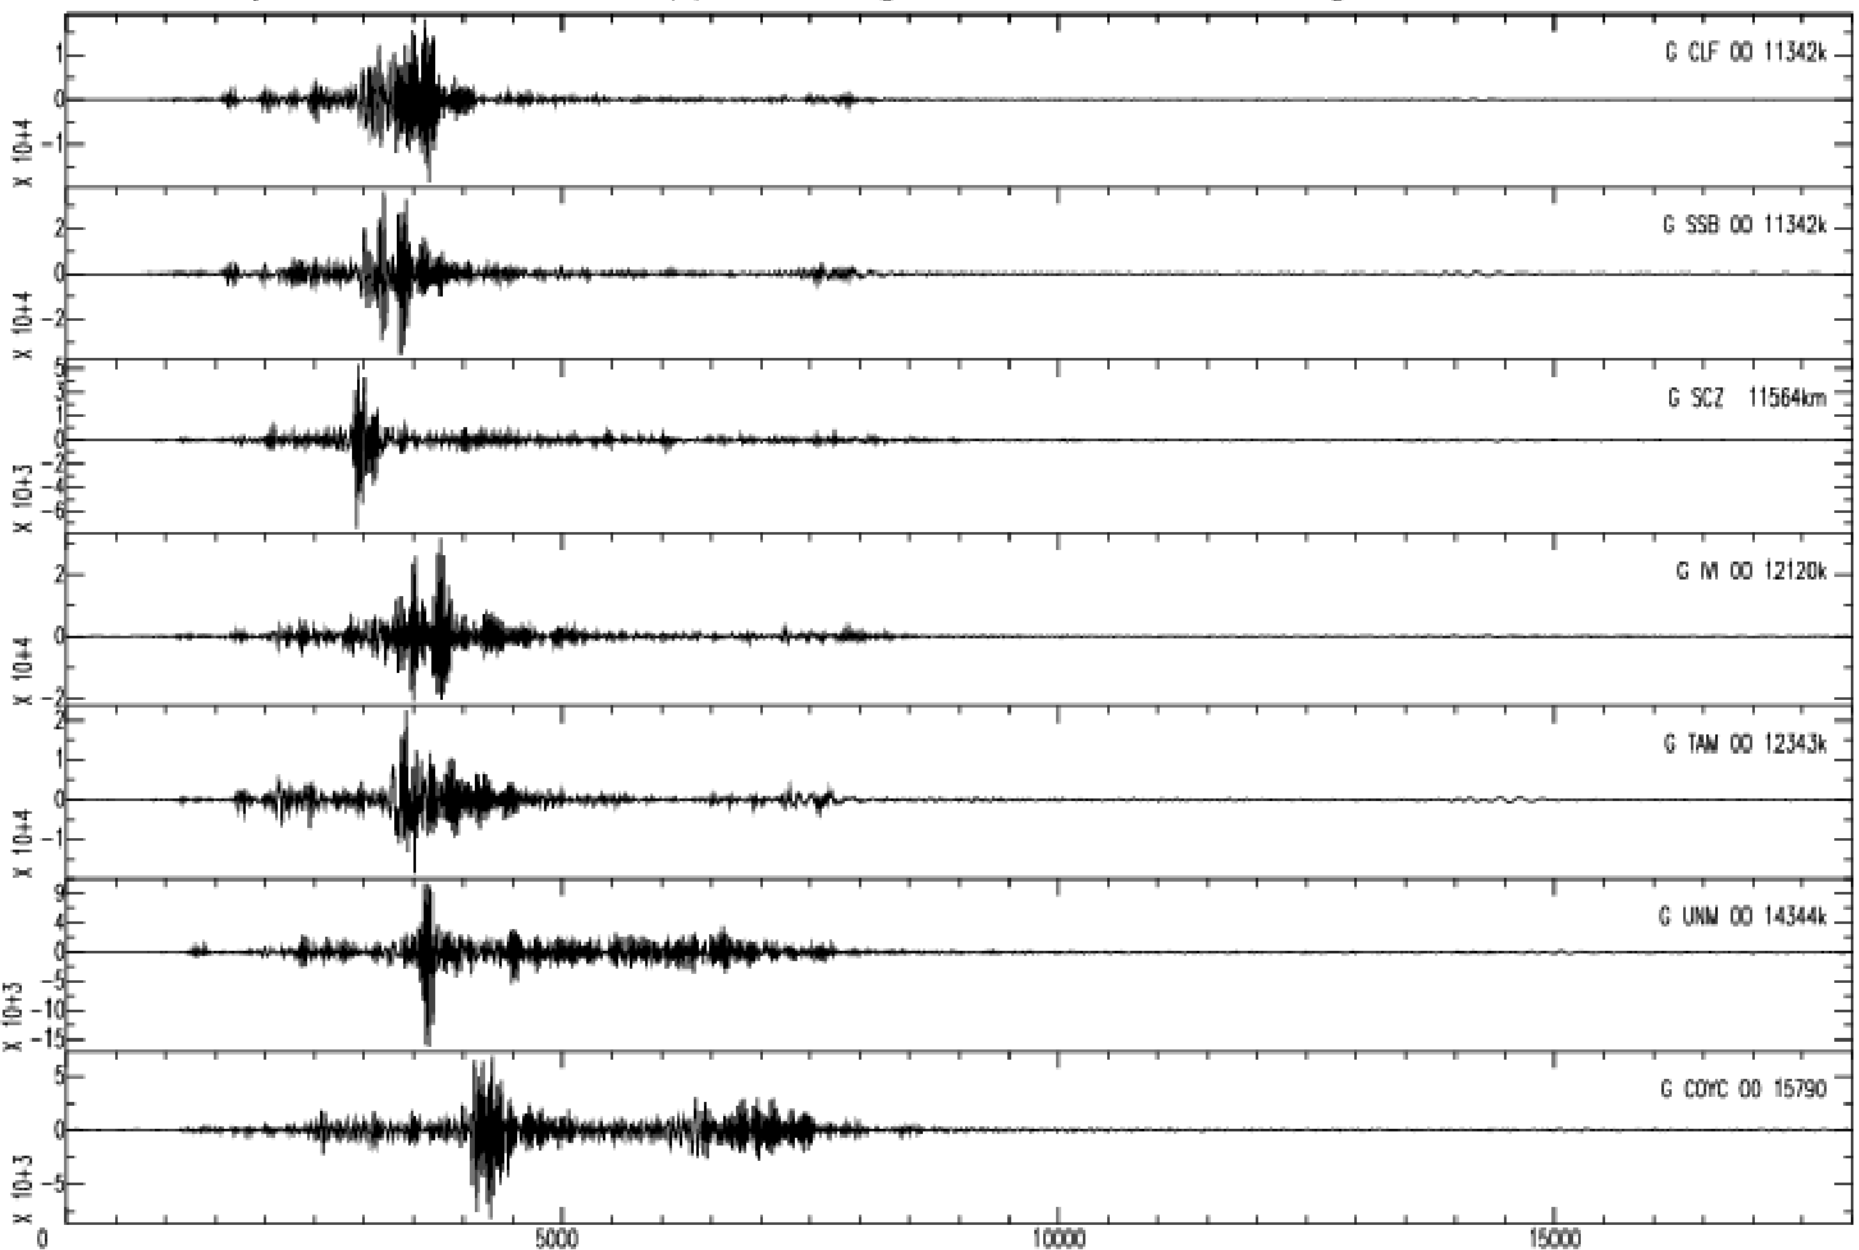

February 6th 2012 - Philippines, Negros-Cebu, M=6.7, origin time 03h49m17s UTC

GEOSCOPE Stations/VHZ channel - Time in seconds - 0.002Hz high pass filtered data

February 6th 2012 - Philippines, Negros-Cebu, M=6.7, origin time 03h49m17s UTC

GEOSCOPE Stations/VHZ channel - Time in seconds - 0.002Hz high pass filtered data

February 6th 2012 - Philippines, Negros-Cebu, M=6.7, origin time 03h49m17s UTC

GEOSCOPE Stations/VHZ channel - Time in seconds - 0.002Hz high pass filtered data