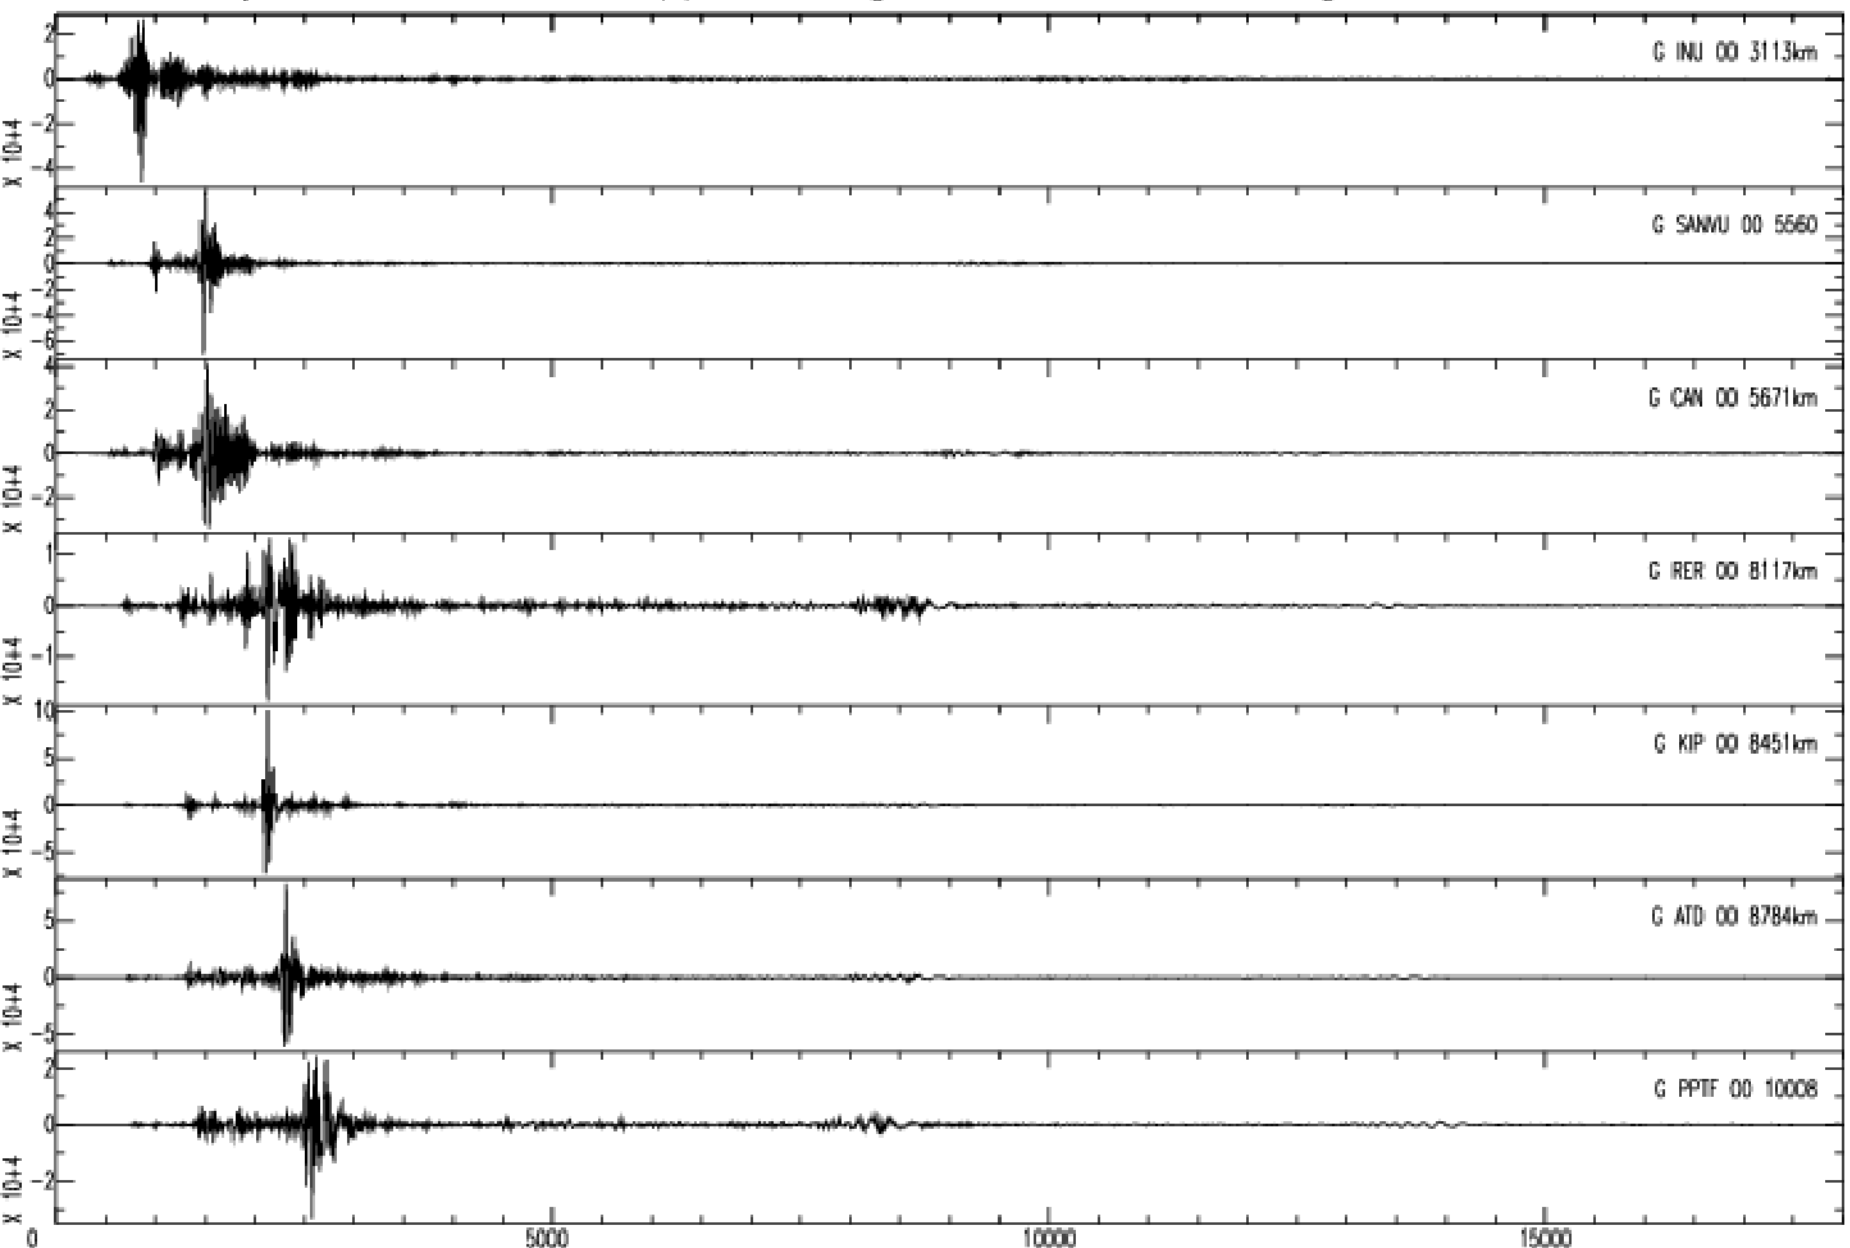

February 6th 2012 - Philippines, Negros-Cebu, M=6.7, origin time 03h49m17s UTC

GEOSCOPE Stations/VHZ channel - Time in seconds - 0.002Hz high pass filtered data

February 6th 2012 - Philippines, Negros-Cebu, M=6.7, origin time 03h49m17s UTC

GEOSCOPE Stations/VHZ channel - Time in seconds - 0.002Hz high pass filtered data

February 6th 2012 - Philippines, Negros-Cebu, M=6.7, origin time 03h49m17s UTC

GEOSCOPE Stations/VHZ channel - Time in seconds - 0.002Hz high pass filtered data