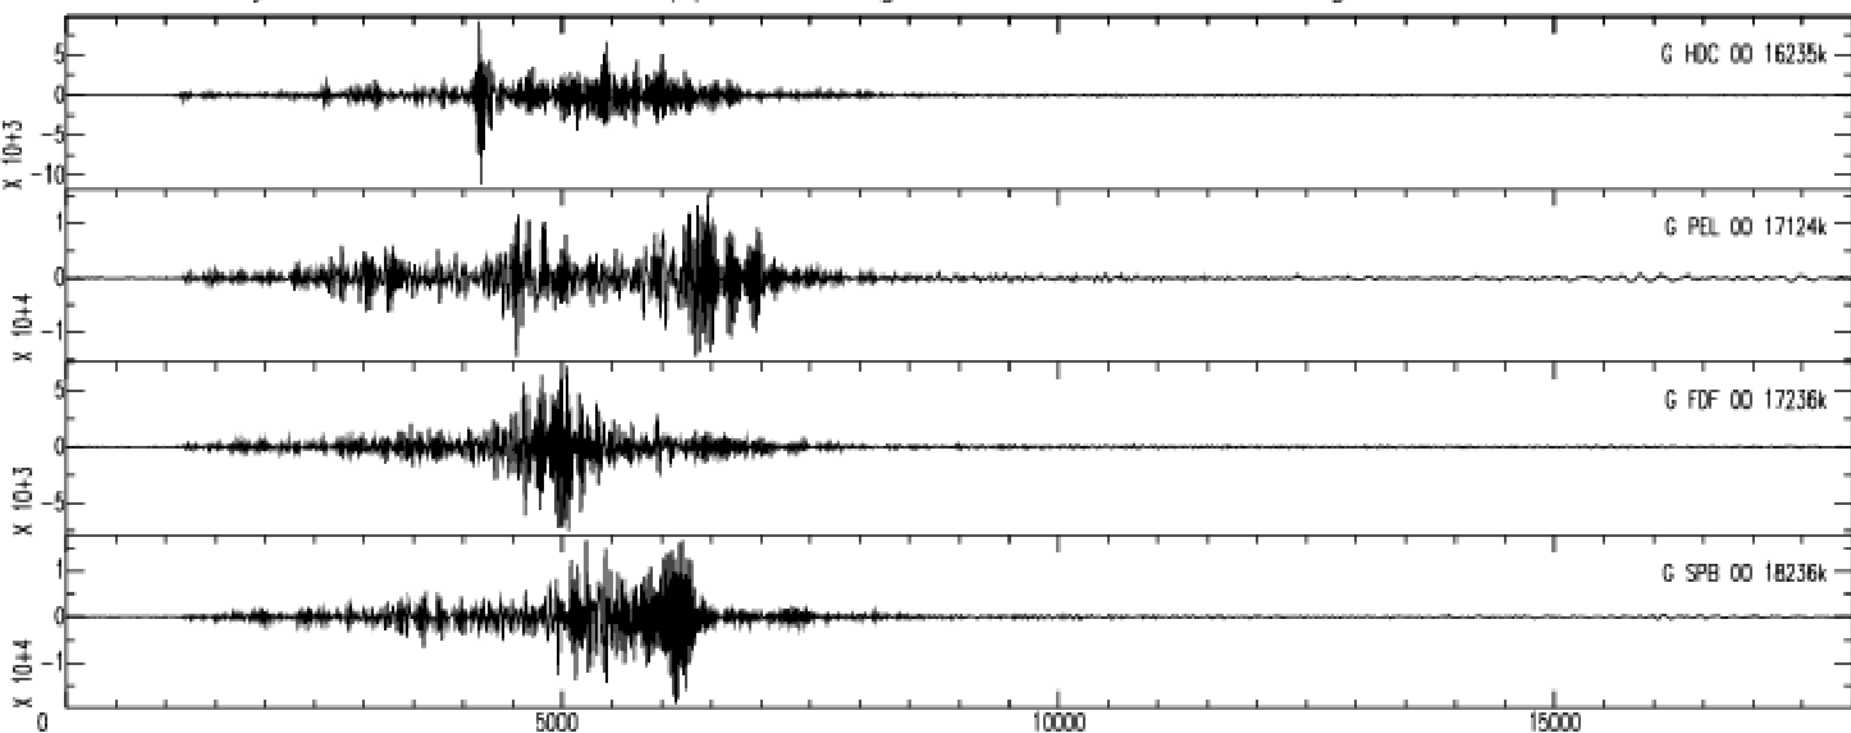

February 6th 2012 - Philippines, Negros-Cebu, M=6.7, origin time 03h49m17s UTC

GEOSCOPE Stations/VHZ channel - Time in seconds - 0.002Hz high pass filtered data

February 6th 2012 - Philippines, Negros-Cebu, M=6.7, origin time 03h49m17s UTC

GEOSCOPE Stations/VHZ channel - Time in seconds - 0.002Hz high pass filtered data

February 6th 2012 - Philippines, Negros-Cebu, M=6.7, origin time 03h49m17s UTC

GEOSCOPE Stations/VHZ channel - Time in seconds - 0.002Hz high pass filtered data