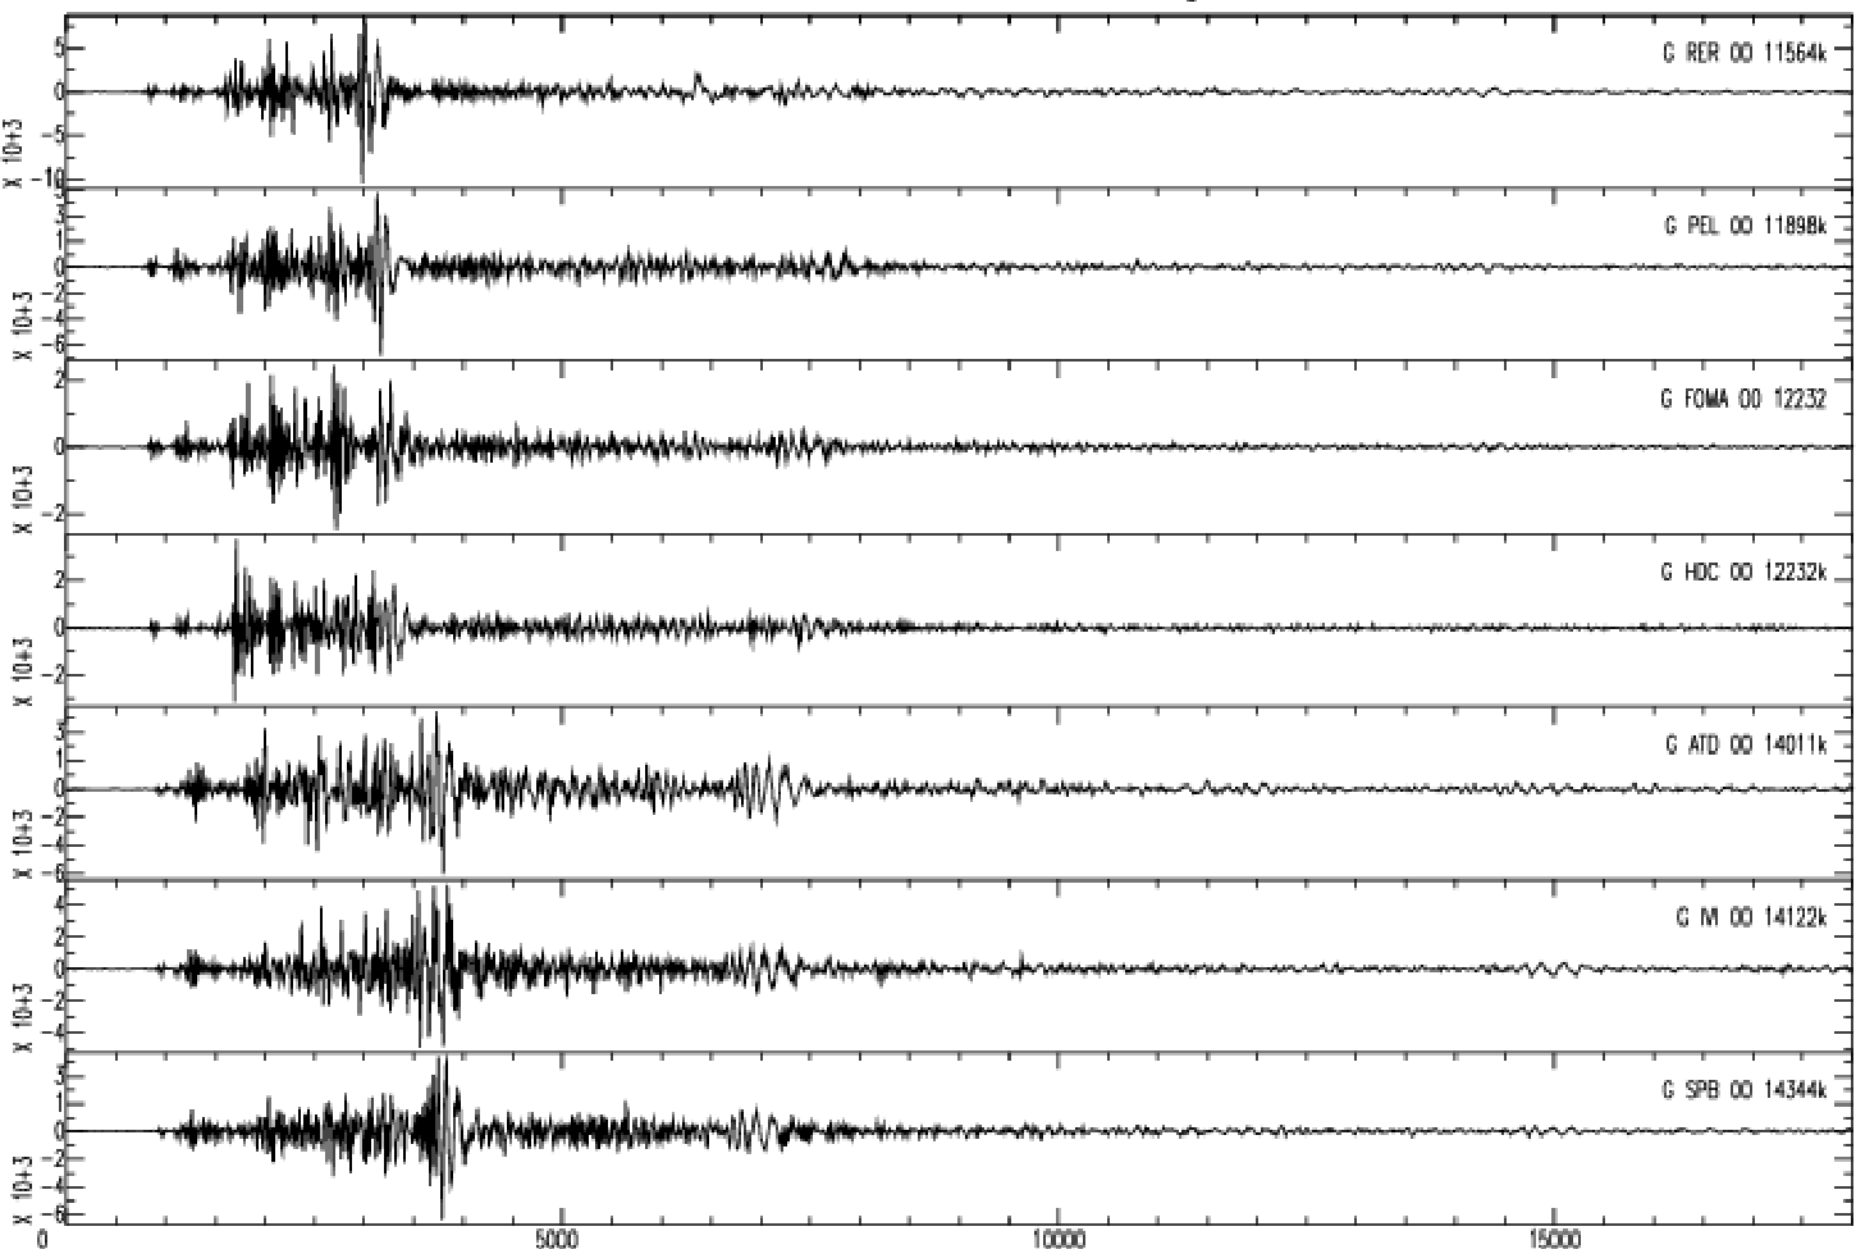

December 21th 2012 - Vanuatu, M=6.7, origin time 22h28m07s UTC

GEOSCOPE Stations/VHZ channel - Time in seconds - 0.002Hz high pass filtered data

December 21th 2012 - Vanuatu, M=6.7, origin time 22h28m07s UTC

GEOSCOPE Stations/VHZ channel - Time in seconds - 0.002Hz high pass filtered data

December 21th 2012 - Vanuatu, M=6.7, origin time 22h28m07s UTC

GEOSCOPE Stations/VHZ channel - Time in seconds - 0.002Hz high pass filtered data