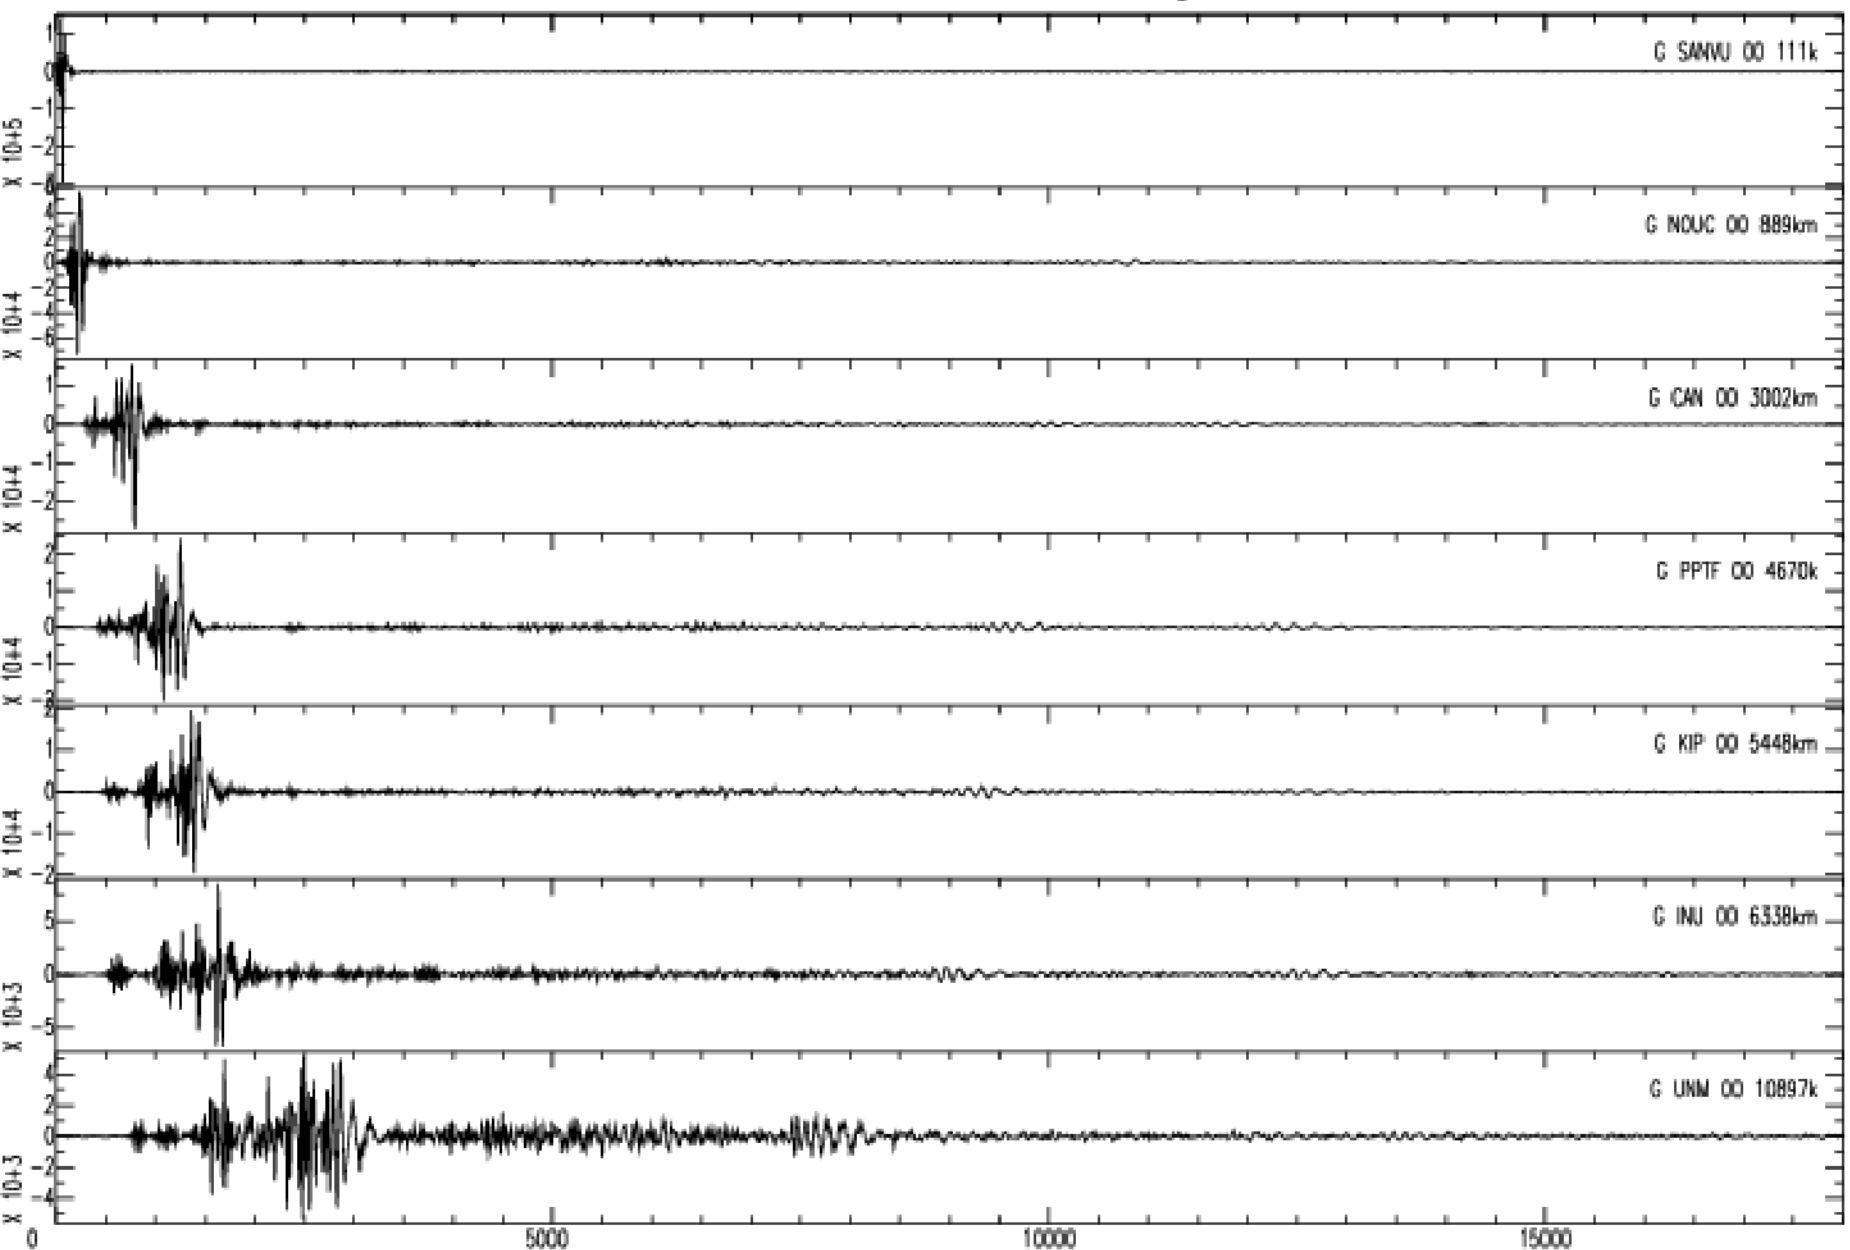

December 21th 2012 - Vanuatu, M=6.7, origin time 22h28m07s UTC

GEOSCOPE Stations/VHZ channel - Time in seconds - 0.002Hz high pass filtered data

December 21th 2012 - Vanuatu, M=6.7, origin time 22h28m07s UTC

GEOSCOPE Stations/VHZ channel - Time in seconds - 0.002Hz high pass filtered data

December 21th 2012 - Vanuatu, M=6.7, origin time 22h28m07s UTC

GEOSCOPE Stations/VHZ channel - Time in seconds - 0.002Hz high pass filtered data