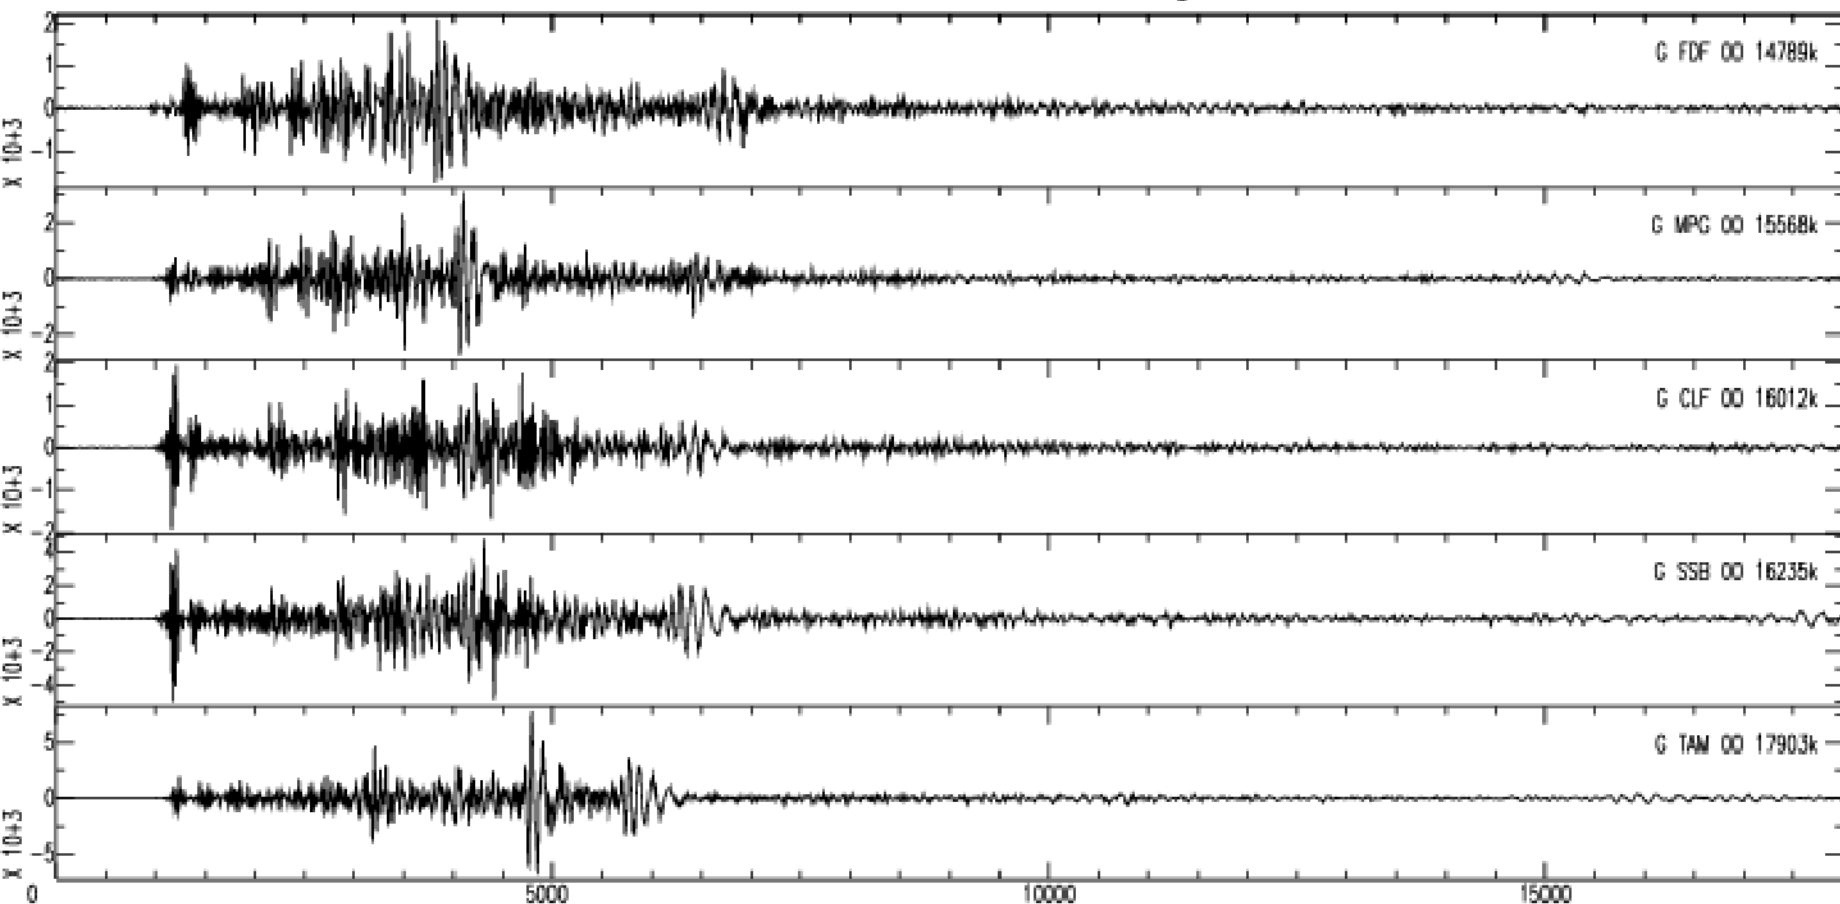

December 21th 2012 - Vanuatu, M=6.7, origin time 22h28m07s UTC

GEOSCOPE Stations/VHZ channel - Time in seconds - 0.002Hz high pass filtered data

December 21th 2012 - Vanuatu, M=6.7, origin time 22h28m07s UTC

GEOSCOPE Stations/VHZ channel - Time in seconds - 0.002Hz high pass filtered data

December 21th 2012 - Vanuatu, M=6.7, origin time 22h28m07s UTC

GEOSCOPE Stations/VHZ channel - Time in seconds - 0.002Hz high pass filtered data