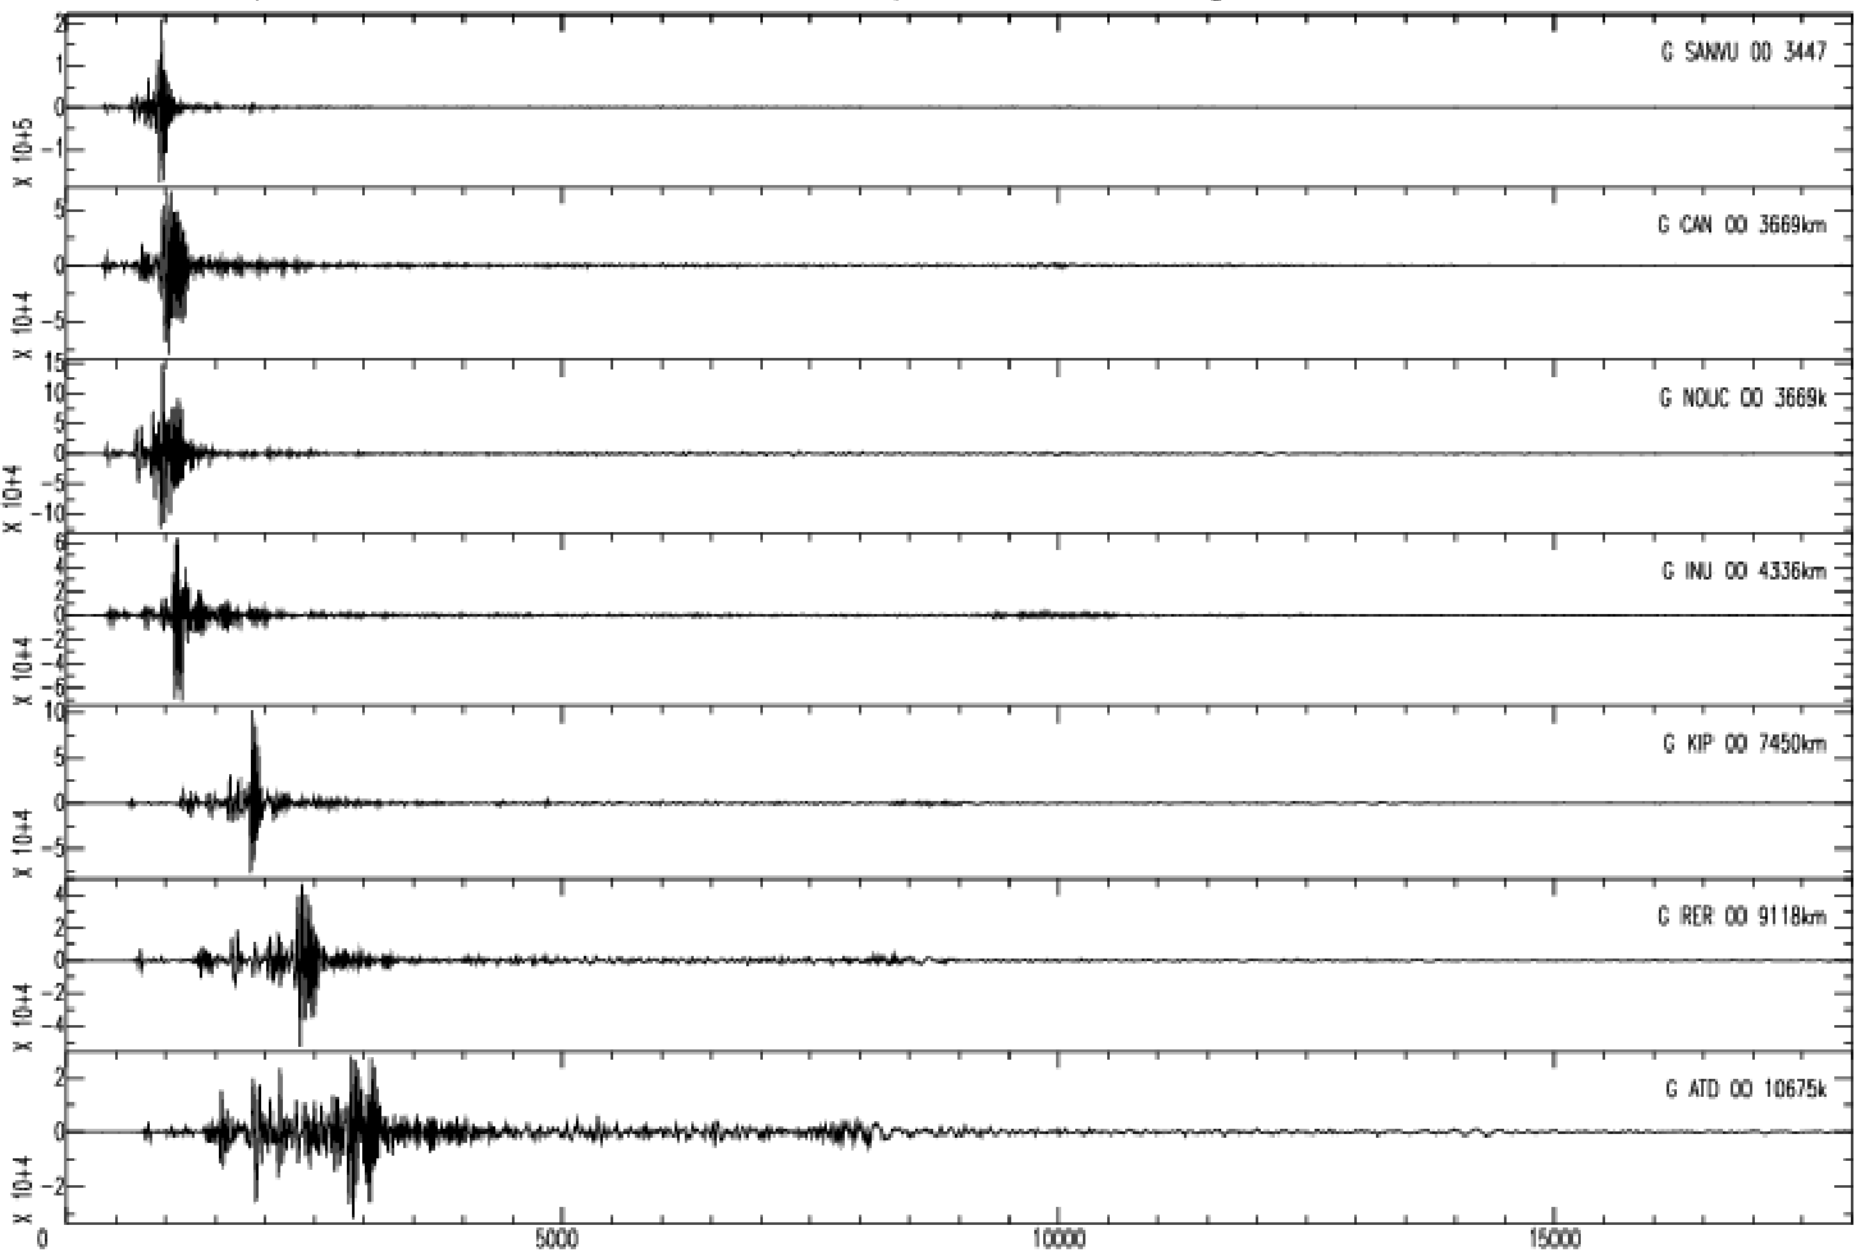

April 6th 2013 - Indonesia, Papua, M=7.0, origin time 04h42m36s UTC

GEOSCOPE Stations/VHZ channel - Time in seconds - 0.002Hz high pass filtered data

April 6th 2013 - Indonesia, Papua, M=7.0, origin time 04h42m36s UTC

GEOSCOPE Stations/VHZ channel - Time in seconds - 0.002Hz high pass filtered data

April 6th 2013 - Indonesia, Papua, M=7.0, origin time 04h42m36s UTC

GEOSCOPE Stations/VHZ channel - Time in seconds - 0.002Hz high pass filtered data