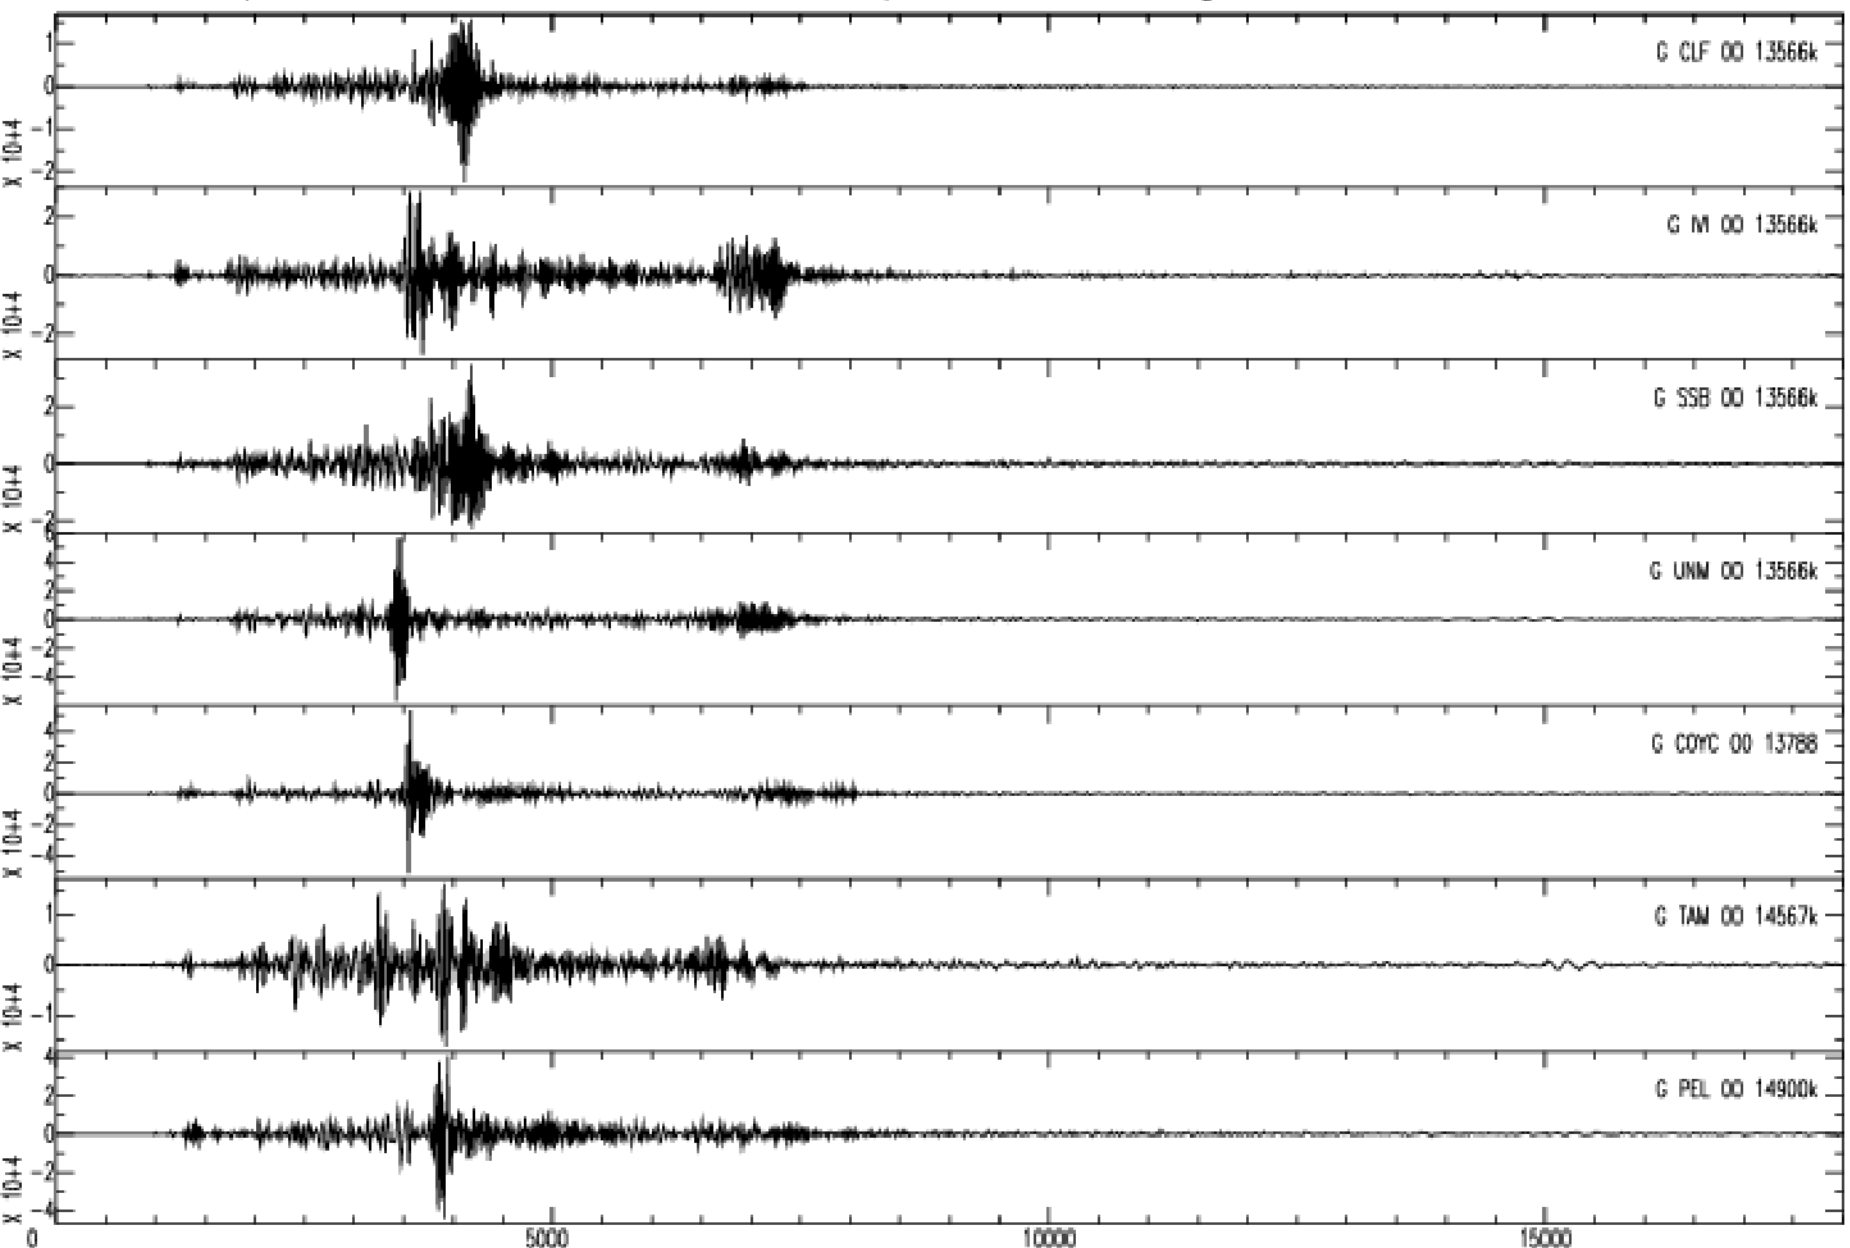

April 6th 2013 - Indonesia, Papua, M=7.0, origin time 04h42m36s UTC

GEOSCOPE Stations/VHZ channel - Time in seconds - 0.002Hz high pass filtered data

April 6th 2013 - Indonesia, Papua, M=7.0, origin time 04h42m36s UTC

GEOSCOPE Stations/VHZ channel - Time in seconds - 0.002Hz high pass filtered data

April 6th 2013 - Indonesia, Papua, M=7.0, origin time 04h42m36s UTC

GEOSCOPE Stations/VHZ channel - Time in seconds - 0.002Hz high pass filtered data