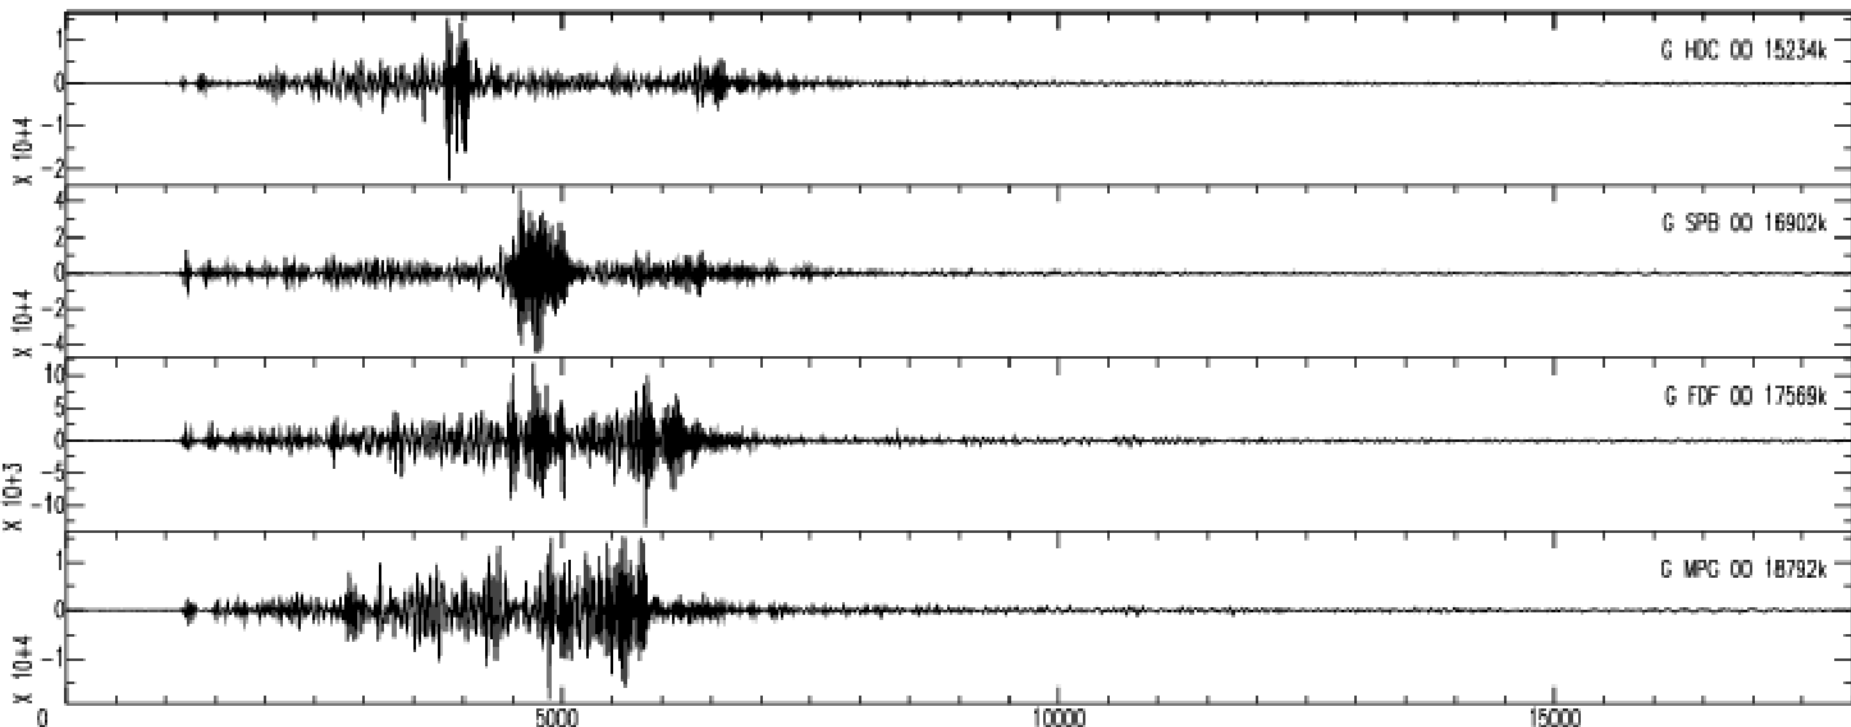

April 6th 2013 - Indonesia, Papua, M=7.0, origin time 04h42m36s UTC

GEOSCOPE Stations/VHZ channel - Time in seconds - 0.002Hz high pass filtered data

April 6th 2013 - Indonesia, Papua, M=7.0, origin time 04h42m36s UTC

GEOSCOPE Stations/VHZ channel - Time in seconds - 0.002Hz high pass filtered data

April 6th 2013 - Indonesia, Papua, M=7.0, origin time 04h42m36s UTC

GEOSCOPE Stations/VHZ channel - Time in seconds - 0.002Hz high pass filtered data