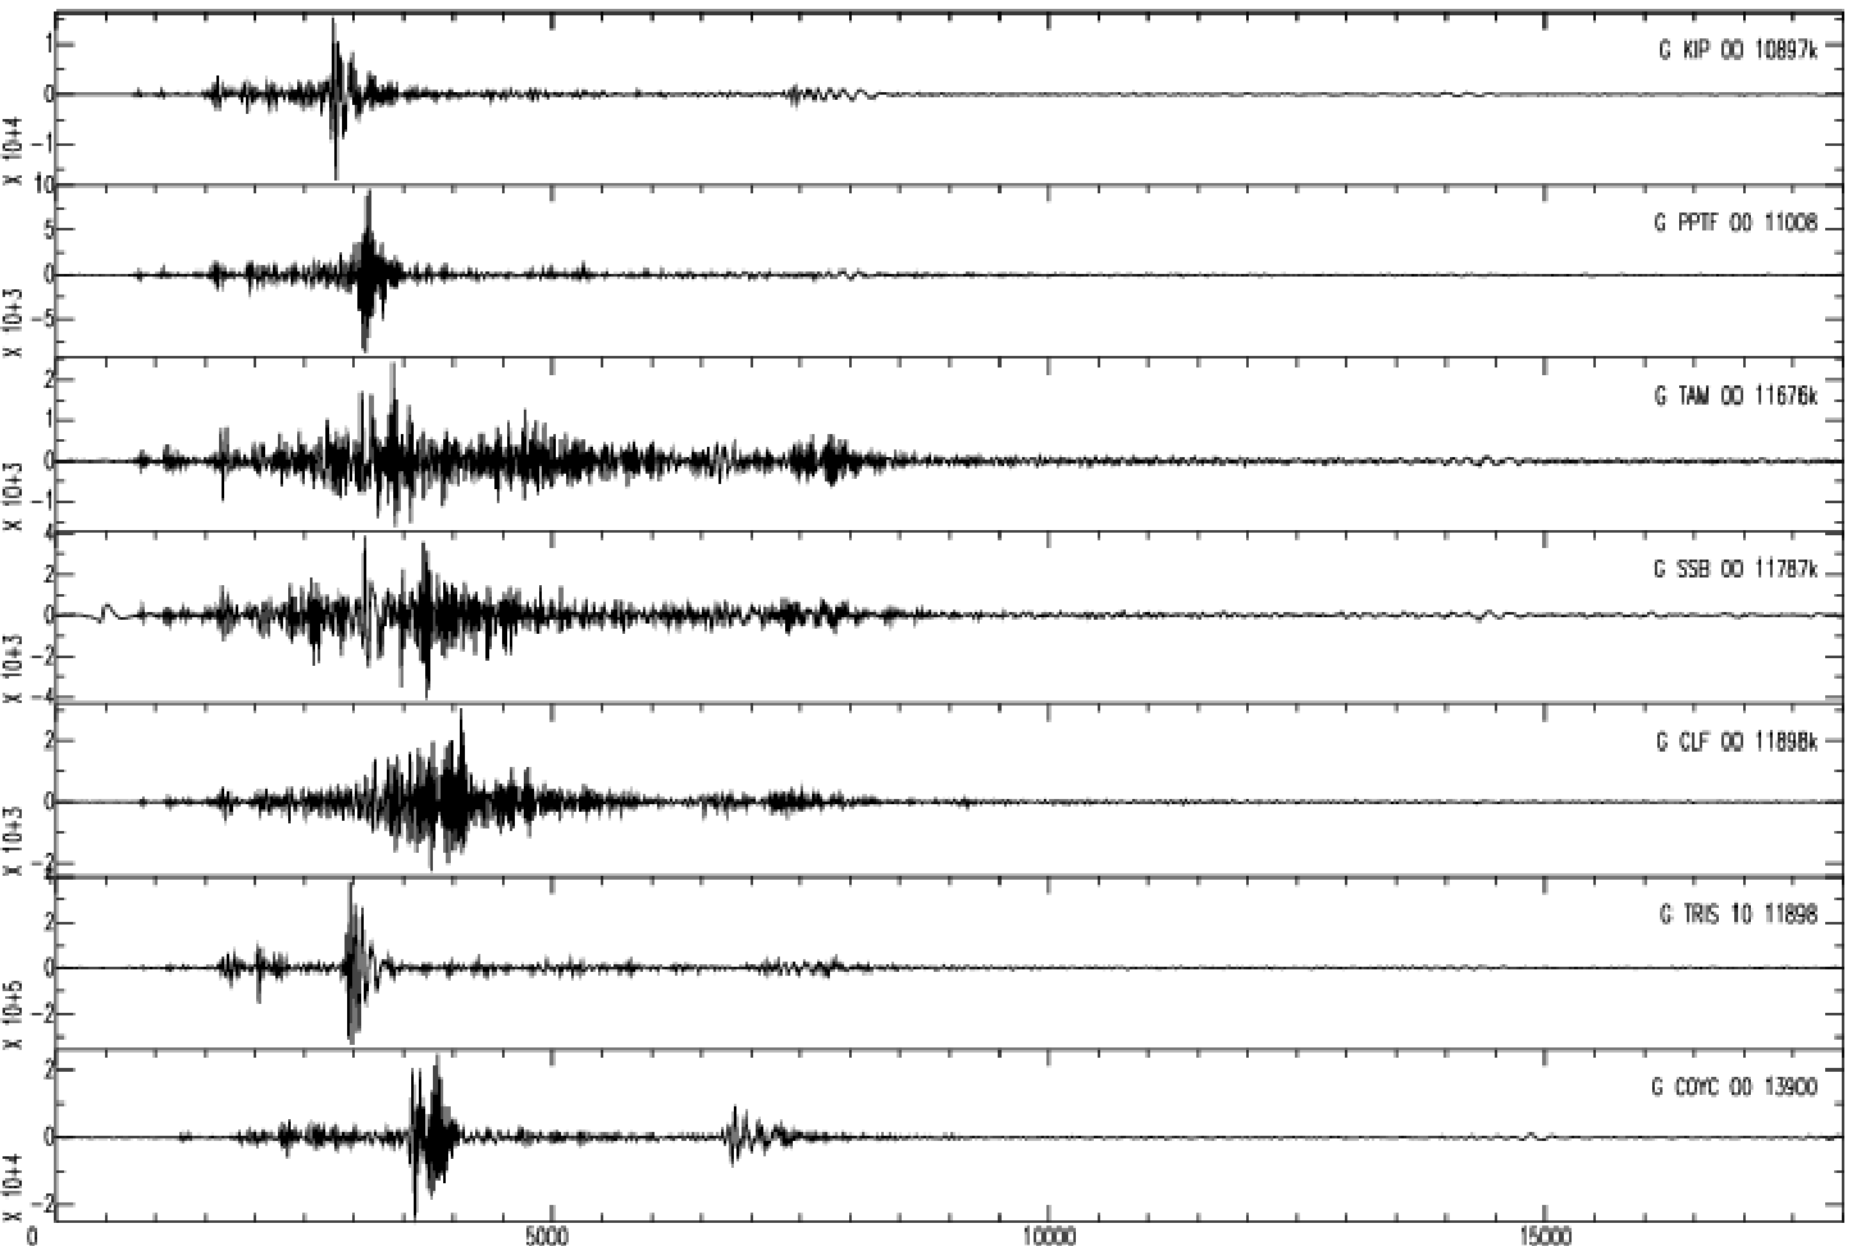

June 13th 2013 - South of Java, Indonesia, M=6.7, origin time 16h47m23s UTC

GEOSCOPE Stations/VHZ channel - Time in seconds - 0.002Hz high pass filtered data

June 13th 2013 - South of Java, Indonesia, M=6.7, origin time 16h47m23s UTC

GEOSCOPE Stations/VHZ channel - Time in seconds - 0.002Hz high pass filtered data

June 13th 2013 - South of Java, Indonesia, M=6.7, origin time 16h47m23s UTC

GEOSCOPE Stations/VHZ channel - Time in seconds - 0.002Hz high pass filtered data