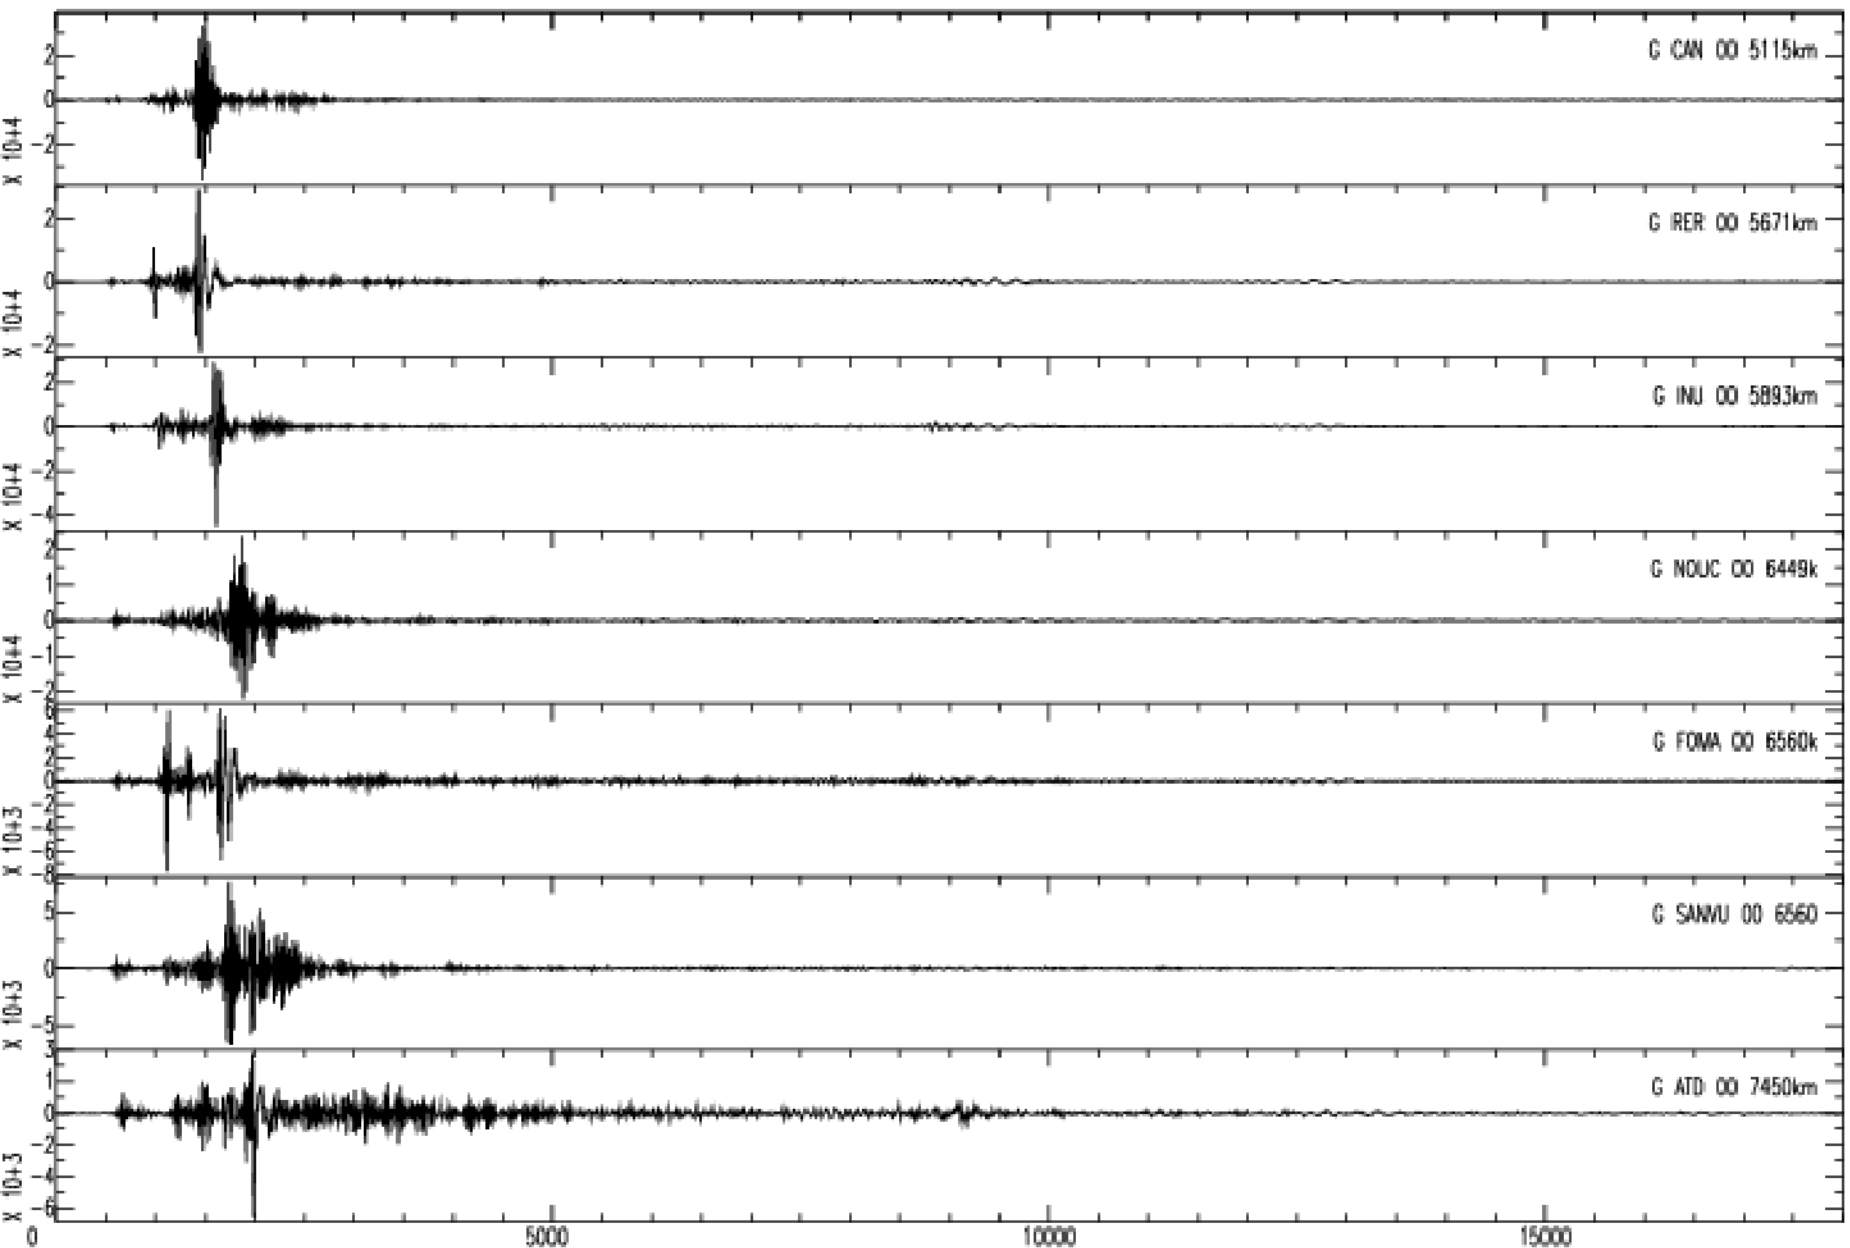

June 13th 2013 - South of Java, Indonesia, M=6.7, origin time 16h47m23s UTC

GEOSCOPE Stations/VHZ channel - Time in seconds - 0.002Hz high pass filtered data

June 13th 2013 - South of Java, Indonesia, M=6.7, origin time 16h47m23s UTC

GEOSCOPE Stations/VHZ channel - Time in seconds - 0.002Hz high pass filtered data

June 13th 2013 - South of Java, Indonesia, M=6.7, origin time 16h47m23s UTC

GEOSCOPE Stations/VHZ channel - Time in seconds - 0.002Hz high pass filtered data