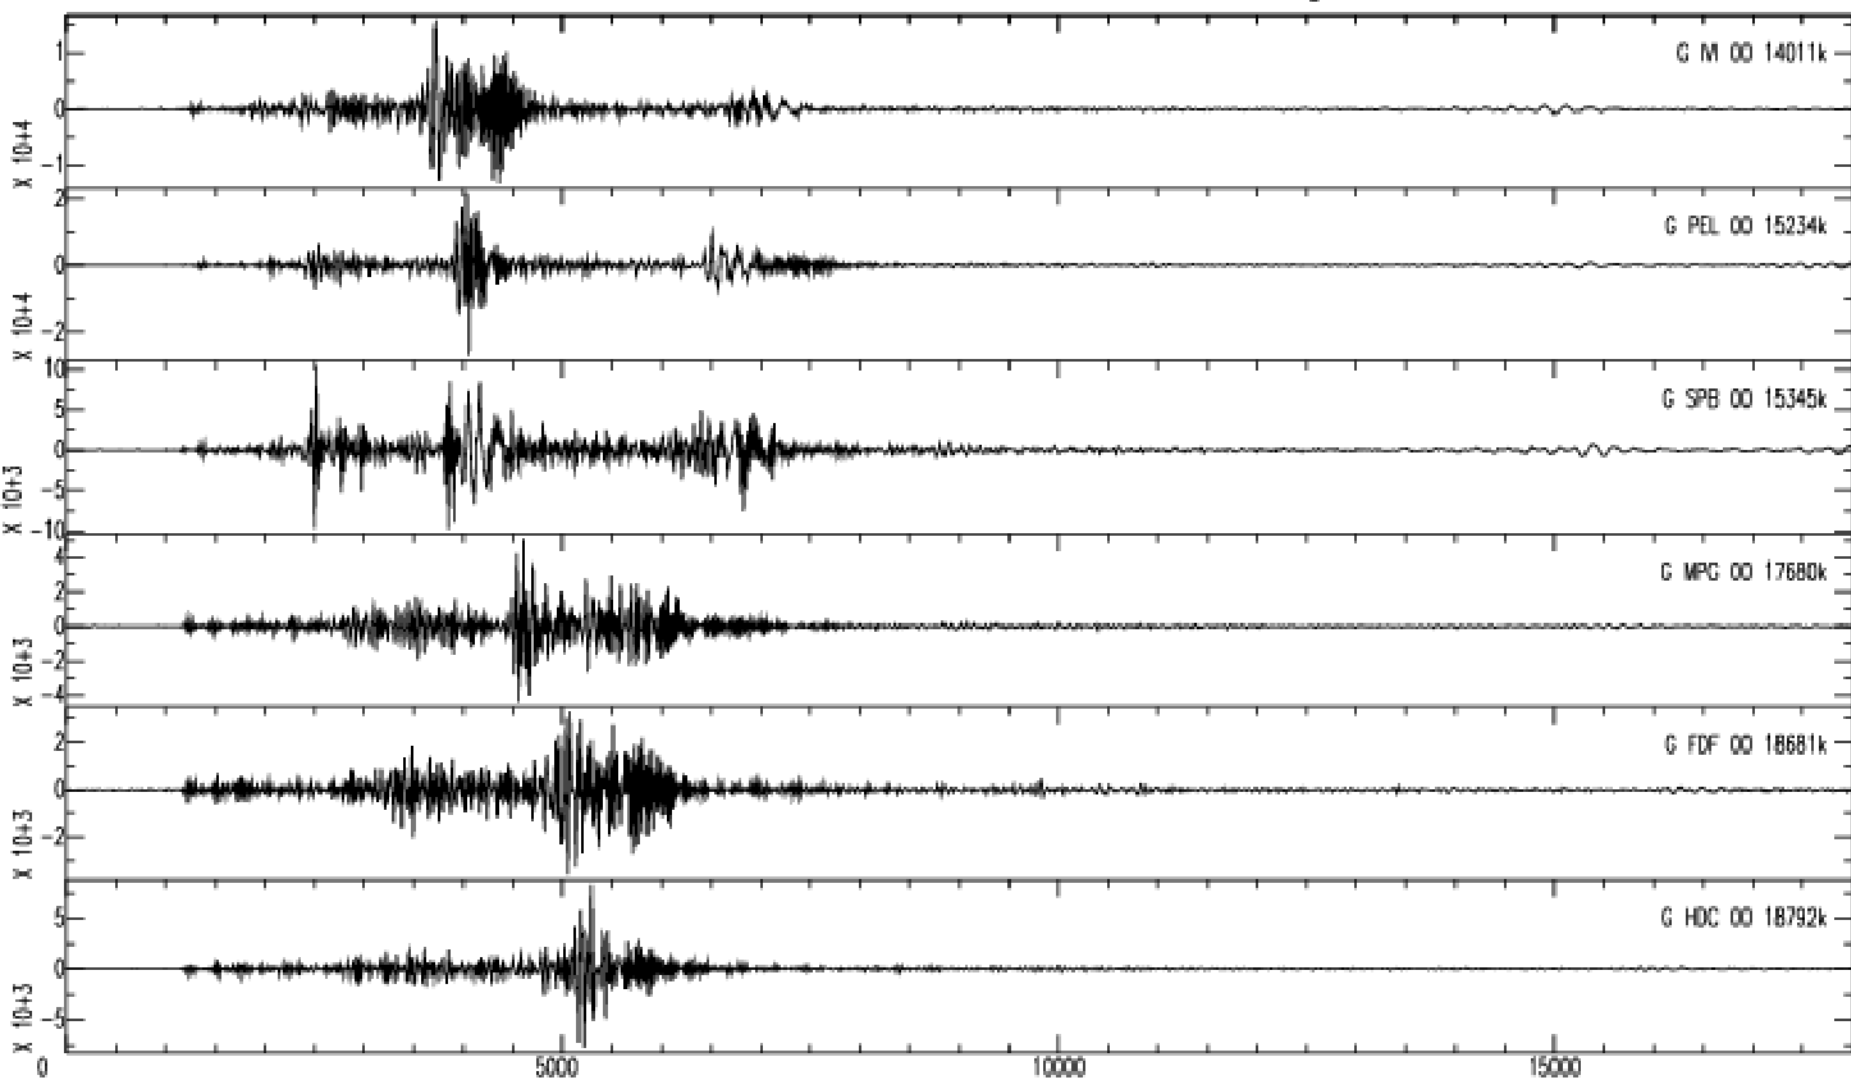

June 13th 2013 - South of Java, Indonesia, M=6.7, origin time 16h47m23s UTC

GEOSCOPE Stations/VHZ channel - Time in seconds - 0.002Hz high pass filtered data

June 13th 2013 - South of Java, Indonesia, M=6.7, origin time 16h47m23s UTC

GEOSCOPE Stations/VHZ channel - Time in seconds - 0.002Hz high pass filtered data

June 13th 2013 - South of Java, Indonesia, M=6.7, origin time 16h47m23s UTC

GEOSCOPE Stations/VHZ channel - Time in seconds - 0.002Hz high pass filtered data