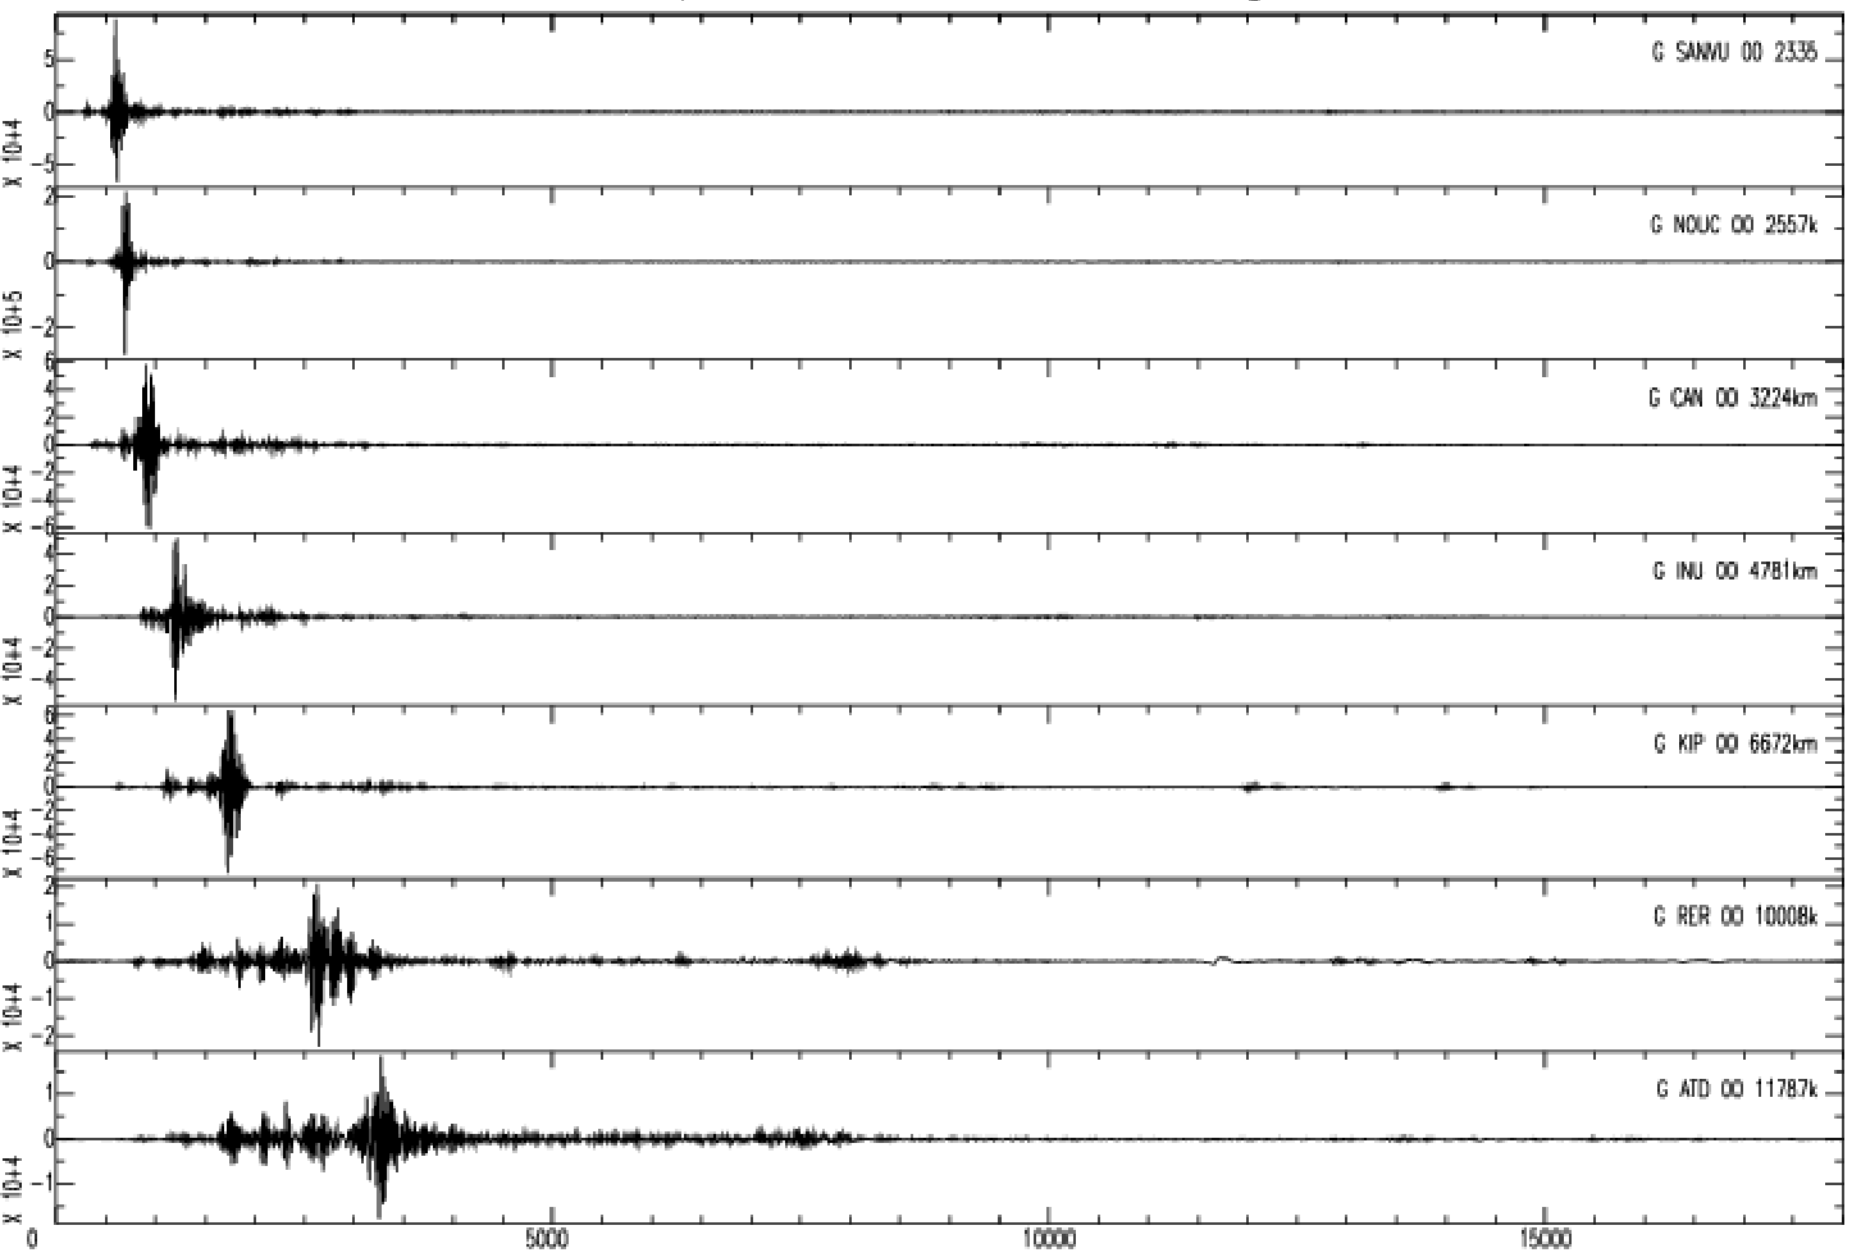

March 10th 2013 - Papua New Guinea, M=6.5, origin time 22h51m51s UTC

GEOSCOPE Stations/VHZ channel - Time in seconds - 0.002Hz high pass filtered data

March 10th 2013 - Papua New Guinea, M=6.5, origin time 22h51m51s UTC

GEOSCOPE Stations/VHZ channel - Time in seconds - 0.002Hz high pass filtered data

March 10th 2013 - Papua New Guinea, M=6.5, origin time 22h51m51s UTC

GEOSCOPE Stations/VHZ channel - Time in seconds - 0.002Hz high pass filtered data