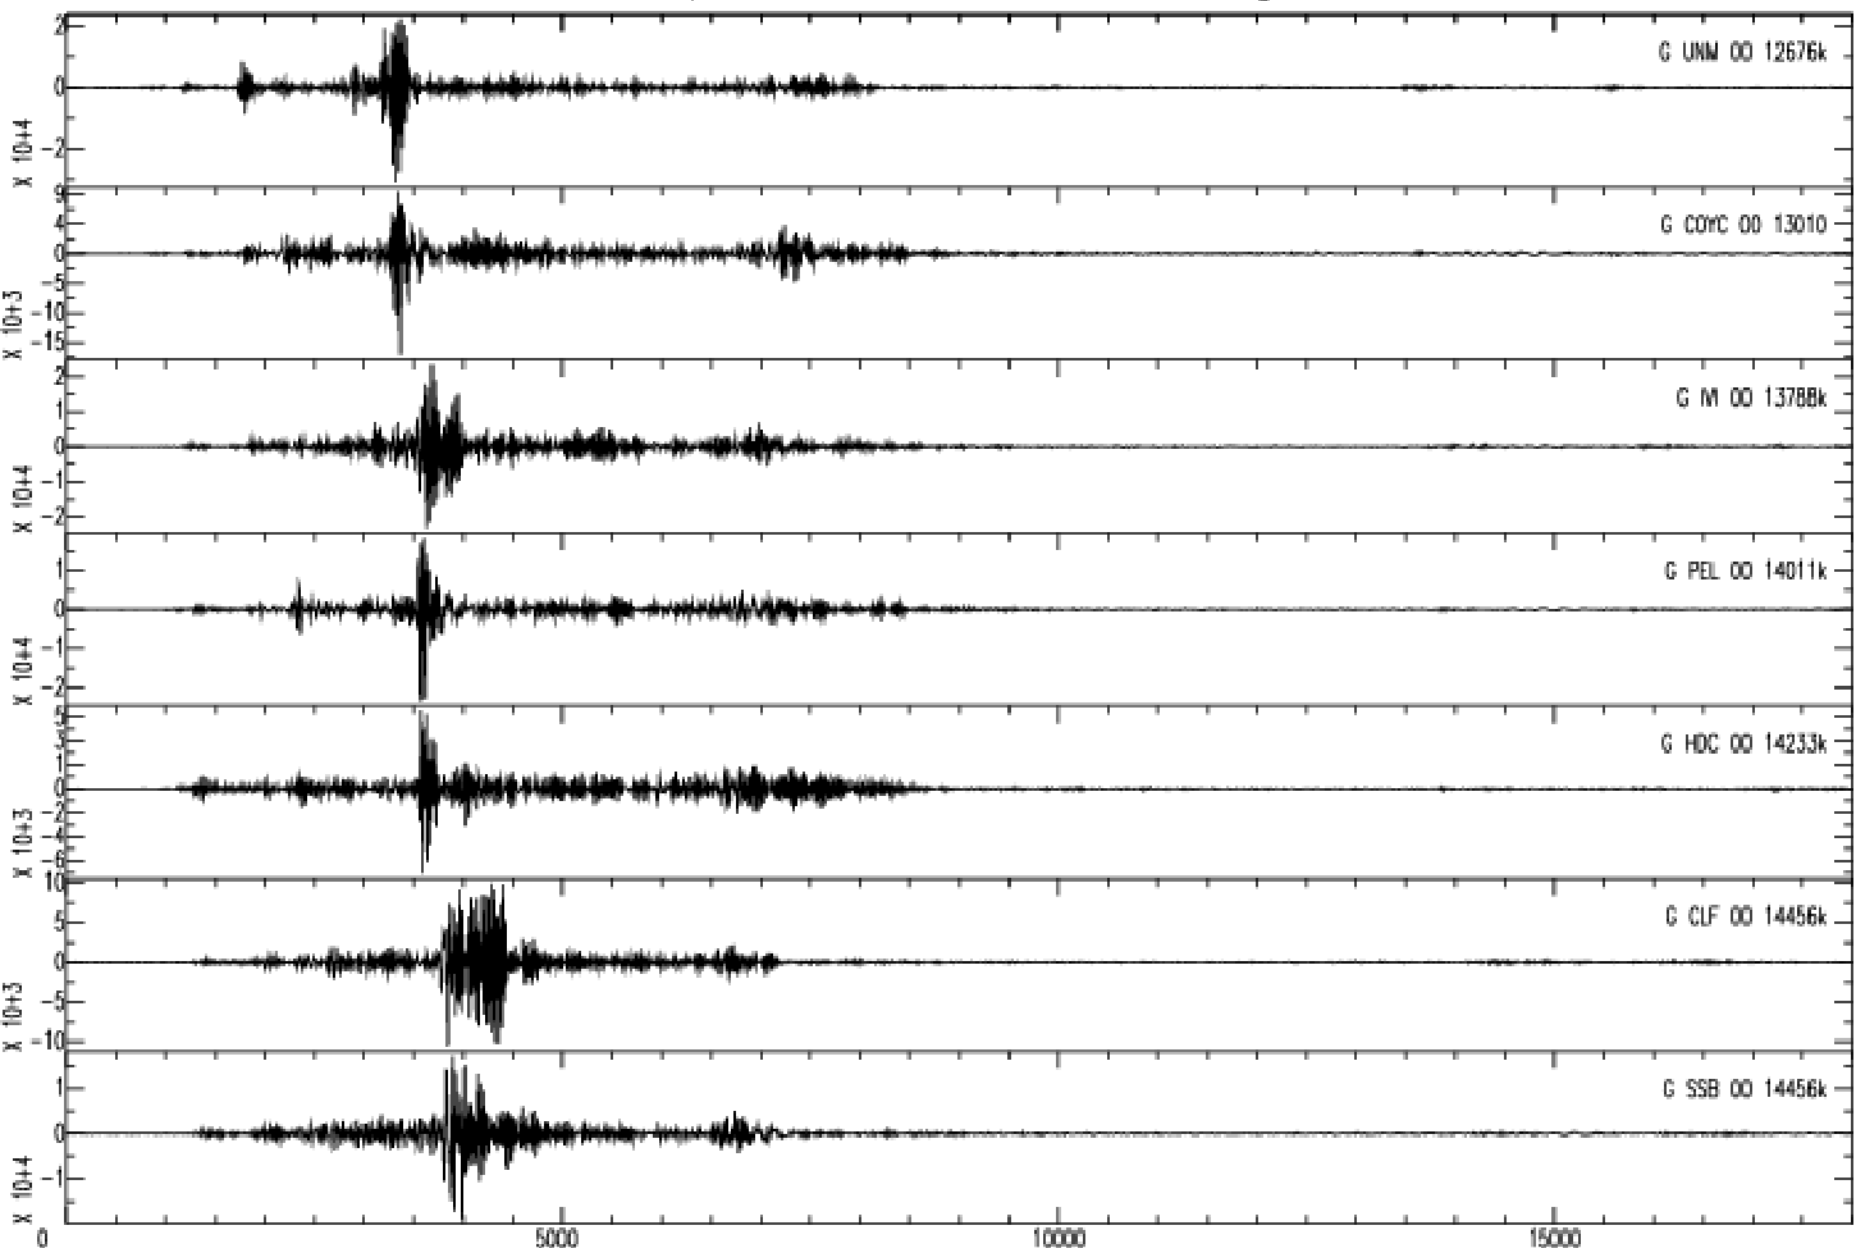

March 10th 2013 - Papua New Guinea, M=6.5, origin time 22h51m51s UTC

GEOSCOPE Stations/VHZ channel - Time in seconds - 0.002Hz high pass filtered data

March 10th 2013 - Papua New Guinea, M=6.5, origin time 22h51m51s UTC

GEOSCOPE Stations/VHZ channel - Time in seconds - 0.002Hz high pass filtered data

March 10th 2013 - Papua New Guinea, M=6.5, origin time 22h51m51s UTC

GEOSCOPE Stations/VHZ channel - Time in seconds - 0.002Hz high pass filtered data