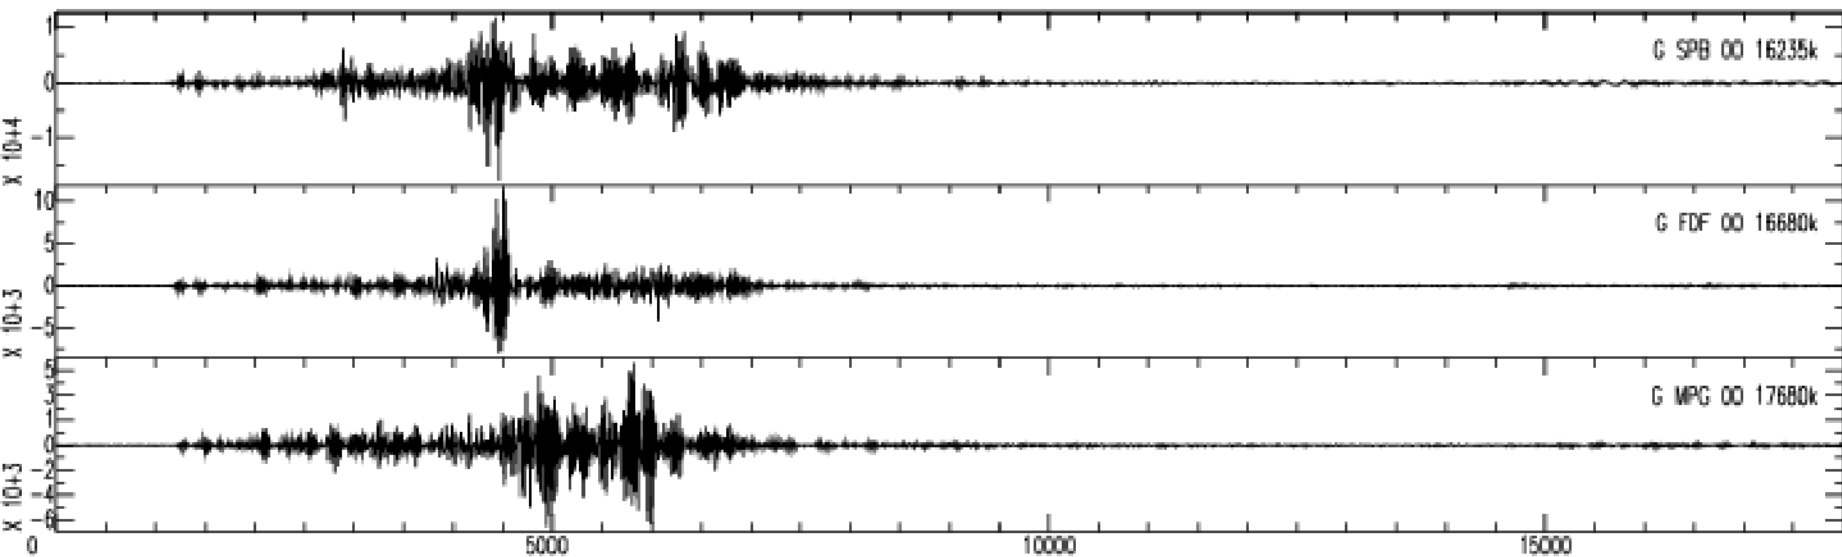

March 10th 2013 - Papua New Guinea, M=6.5, origin time 22h51m51s UTC

GEOSCOPE Stations/VHZ channel - Time in seconds - 0.002Hz high pass filtered data

March 10th 2013 - Papua New Guinea, M=6.5, origin time 22h51m51s UTC

GEOSCOPE Stations/VHZ channel - Time in seconds - 0.002Hz high pass filtered data

March 10th 2013 - Papua New Guinea, M=6.5, origin time 22h51m51s UTC

GEOSCOPE Stations/VHZ channel - Time in seconds - 0.002Hz high pass filtered data