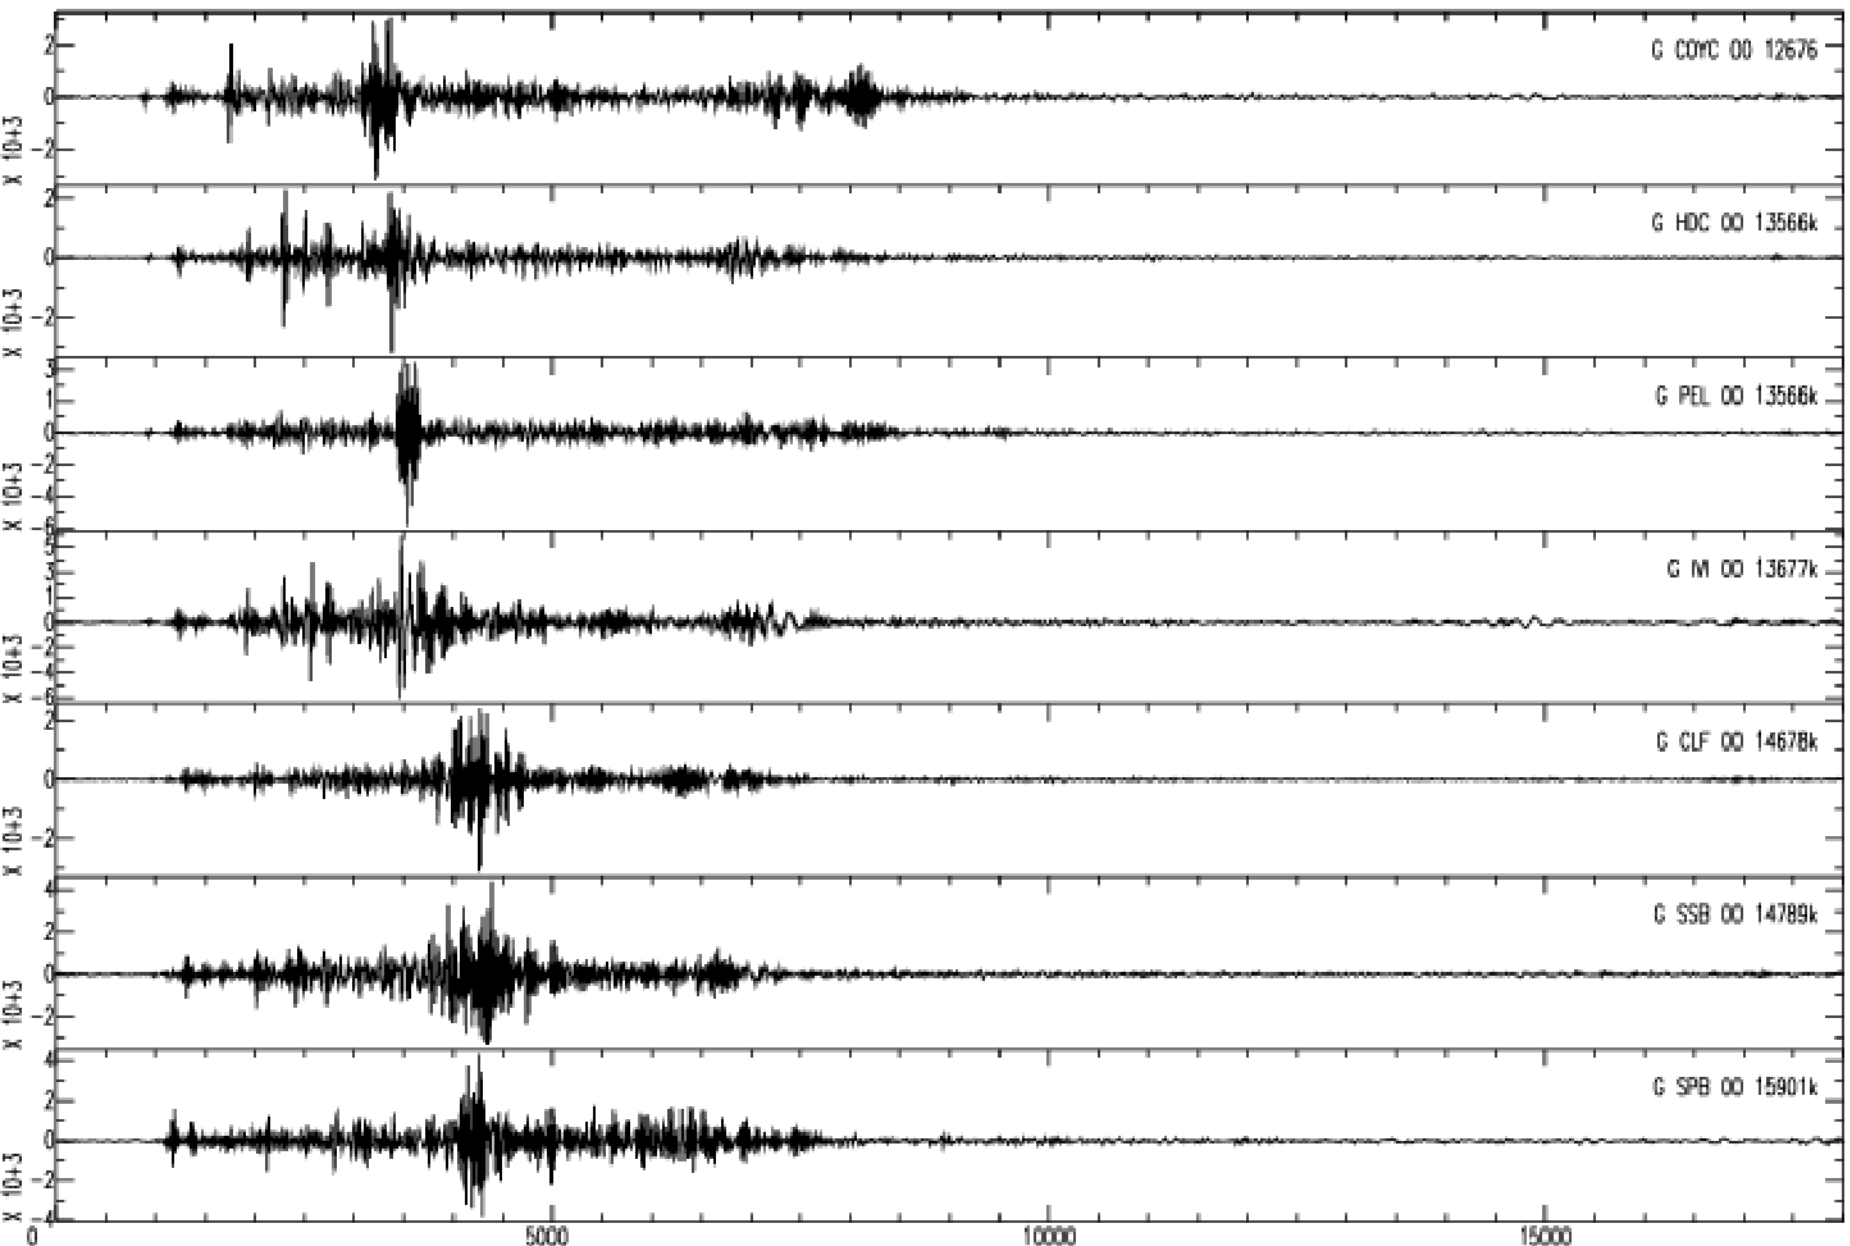

April 14th 2013 - Papua New Guinea, M=6.6, origin time 01h32m23s UTC

GEOSCOPE Stations/VHZ channel - Time in seconds - 0.002Hz high pass filtered data

April 14th 2013 - Papua New Guinea, M=6.6, origin time 01h32m23s UTC

GEOSCOPE Stations/VHZ channel - Time in seconds - 0.002Hz high pass filtered data

April 14th 2013 – Papua New Guinea, M=6.6, origin time 01h32m23s UTC

GEOSCOPE Stations/VHZ channel – Time in seconds – 0.002Hz high pass filtered data