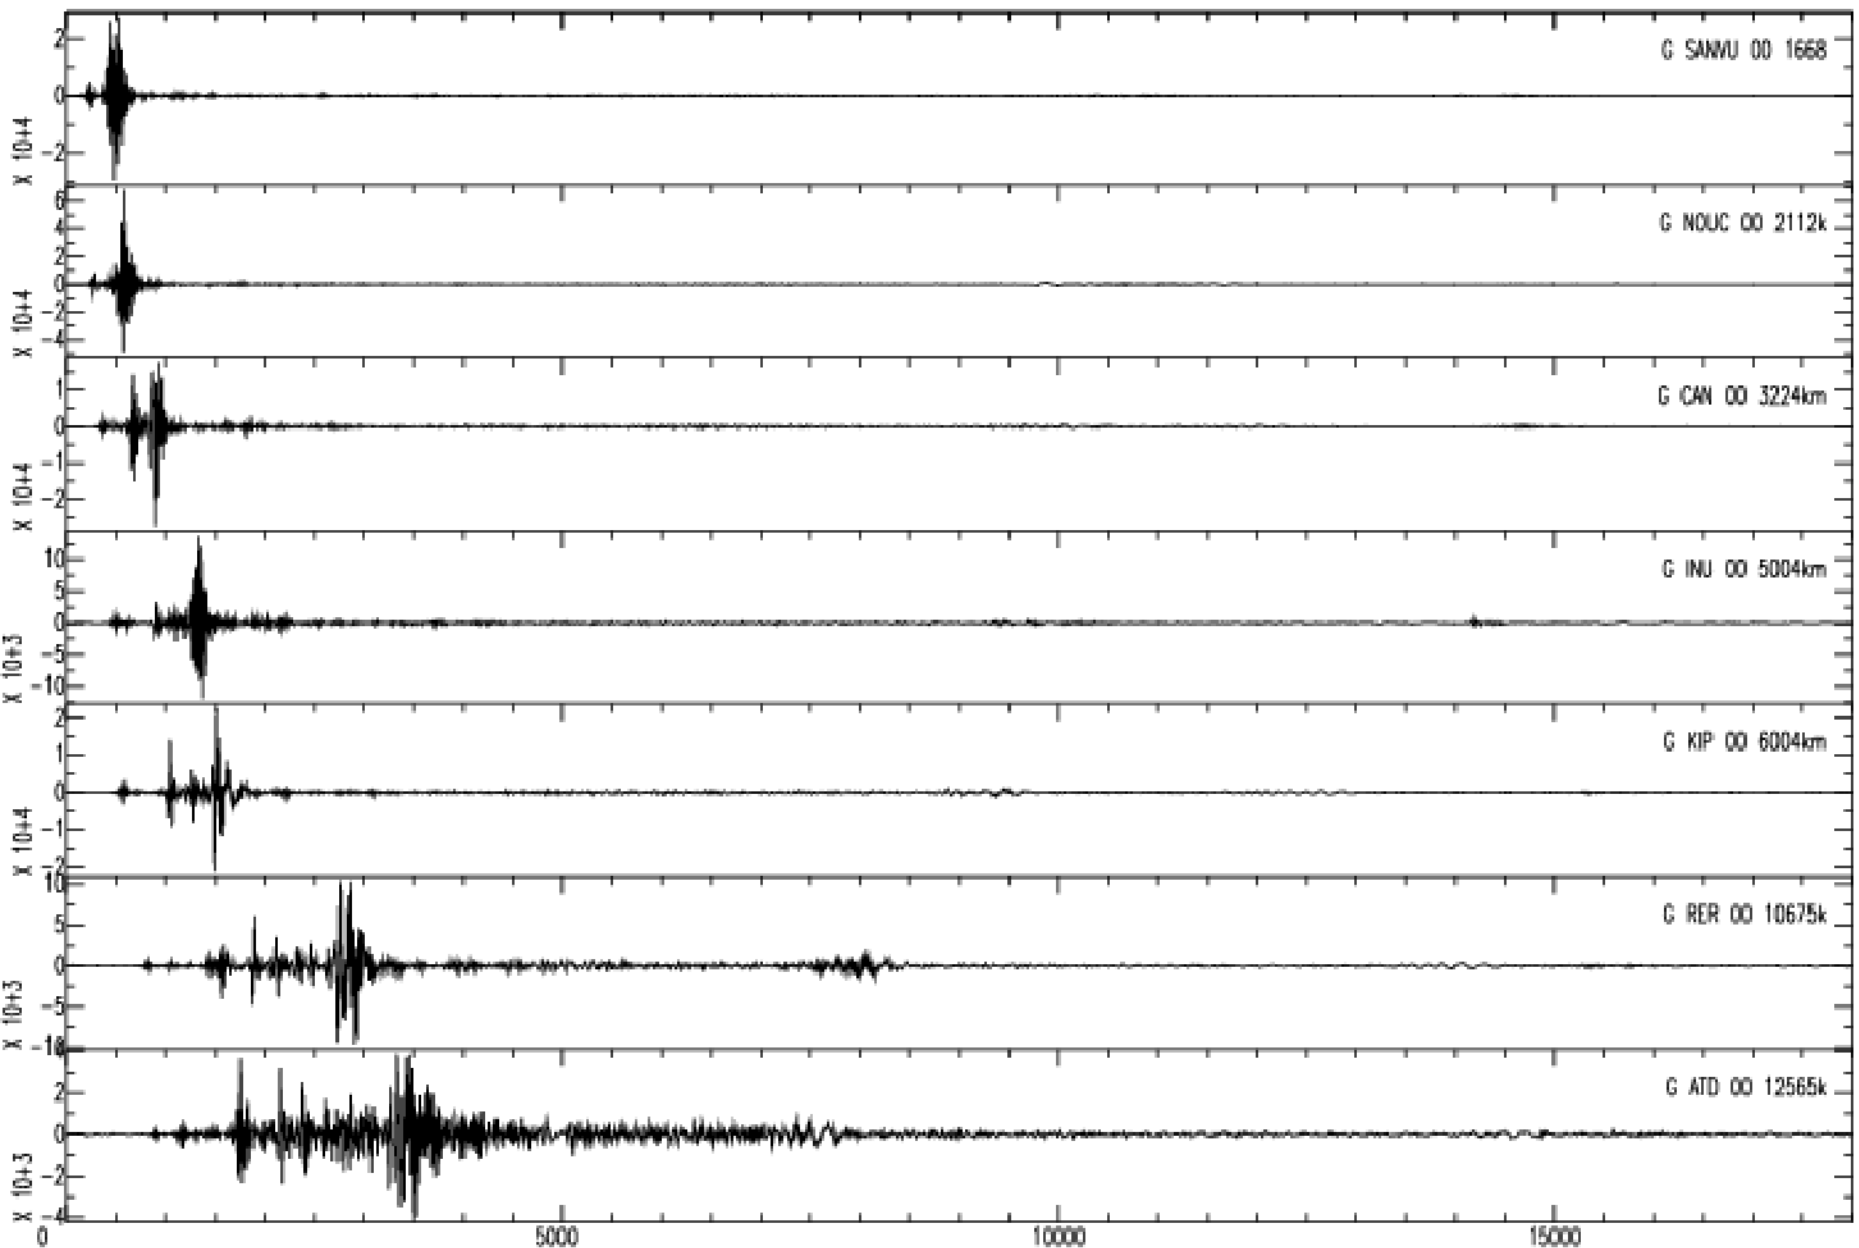

April 14th 2013 - Papua New Guinea, M=6.6, origin time 01h32m23s UTC

GEOSCOPE Stations/VHZ channel - Time in seconds - 0.002Hz high pass filtered data

April 14th 2013 - Papua New Guinea, M=6.6, origin time 01h32m23s UTC

GEOSCOPE Stations/VHZ channel - Time in seconds - 0.002Hz high pass filtered data

April 14th 2013 – Papua New Guinea, M=6.6, origin time 01h32m23s UTC

GEOSCOPE Stations/VHZ channel – Time in seconds – 0.002Hz high pass filtered data