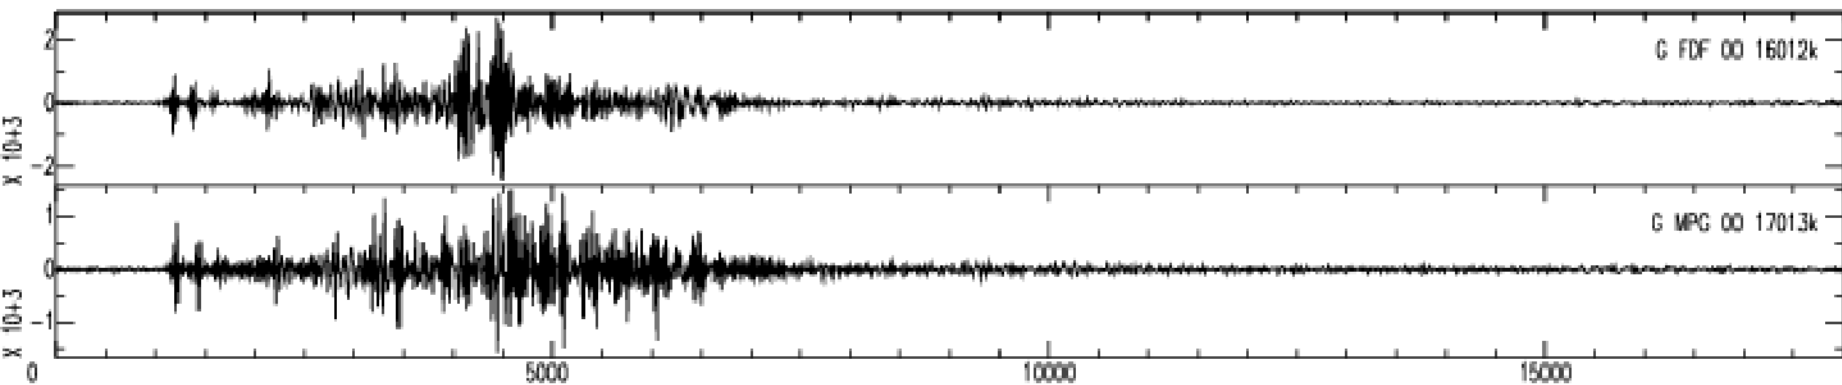

April 14th 2013 - Papua New Guinea, M=6.6, origin time 01h32m23s UTC

GEOSCOPE Stations/VHZ channel - Time in seconds - 0.002Hz high pass filtered data

April 14th 2013 - Papua New Guinea, M=6.6, origin time 01h32m23s UTC

GEOSCOPE Stations/VHZ channel - Time in seconds - 0.002Hz high pass filtered data

April 14th 2013 – Papua New Guinea, M=6.6, origin time 01h32m23s UTC

GEOSCOPE Stations/VHZ channel – Time in seconds – 0.002Hz high pass filtered data