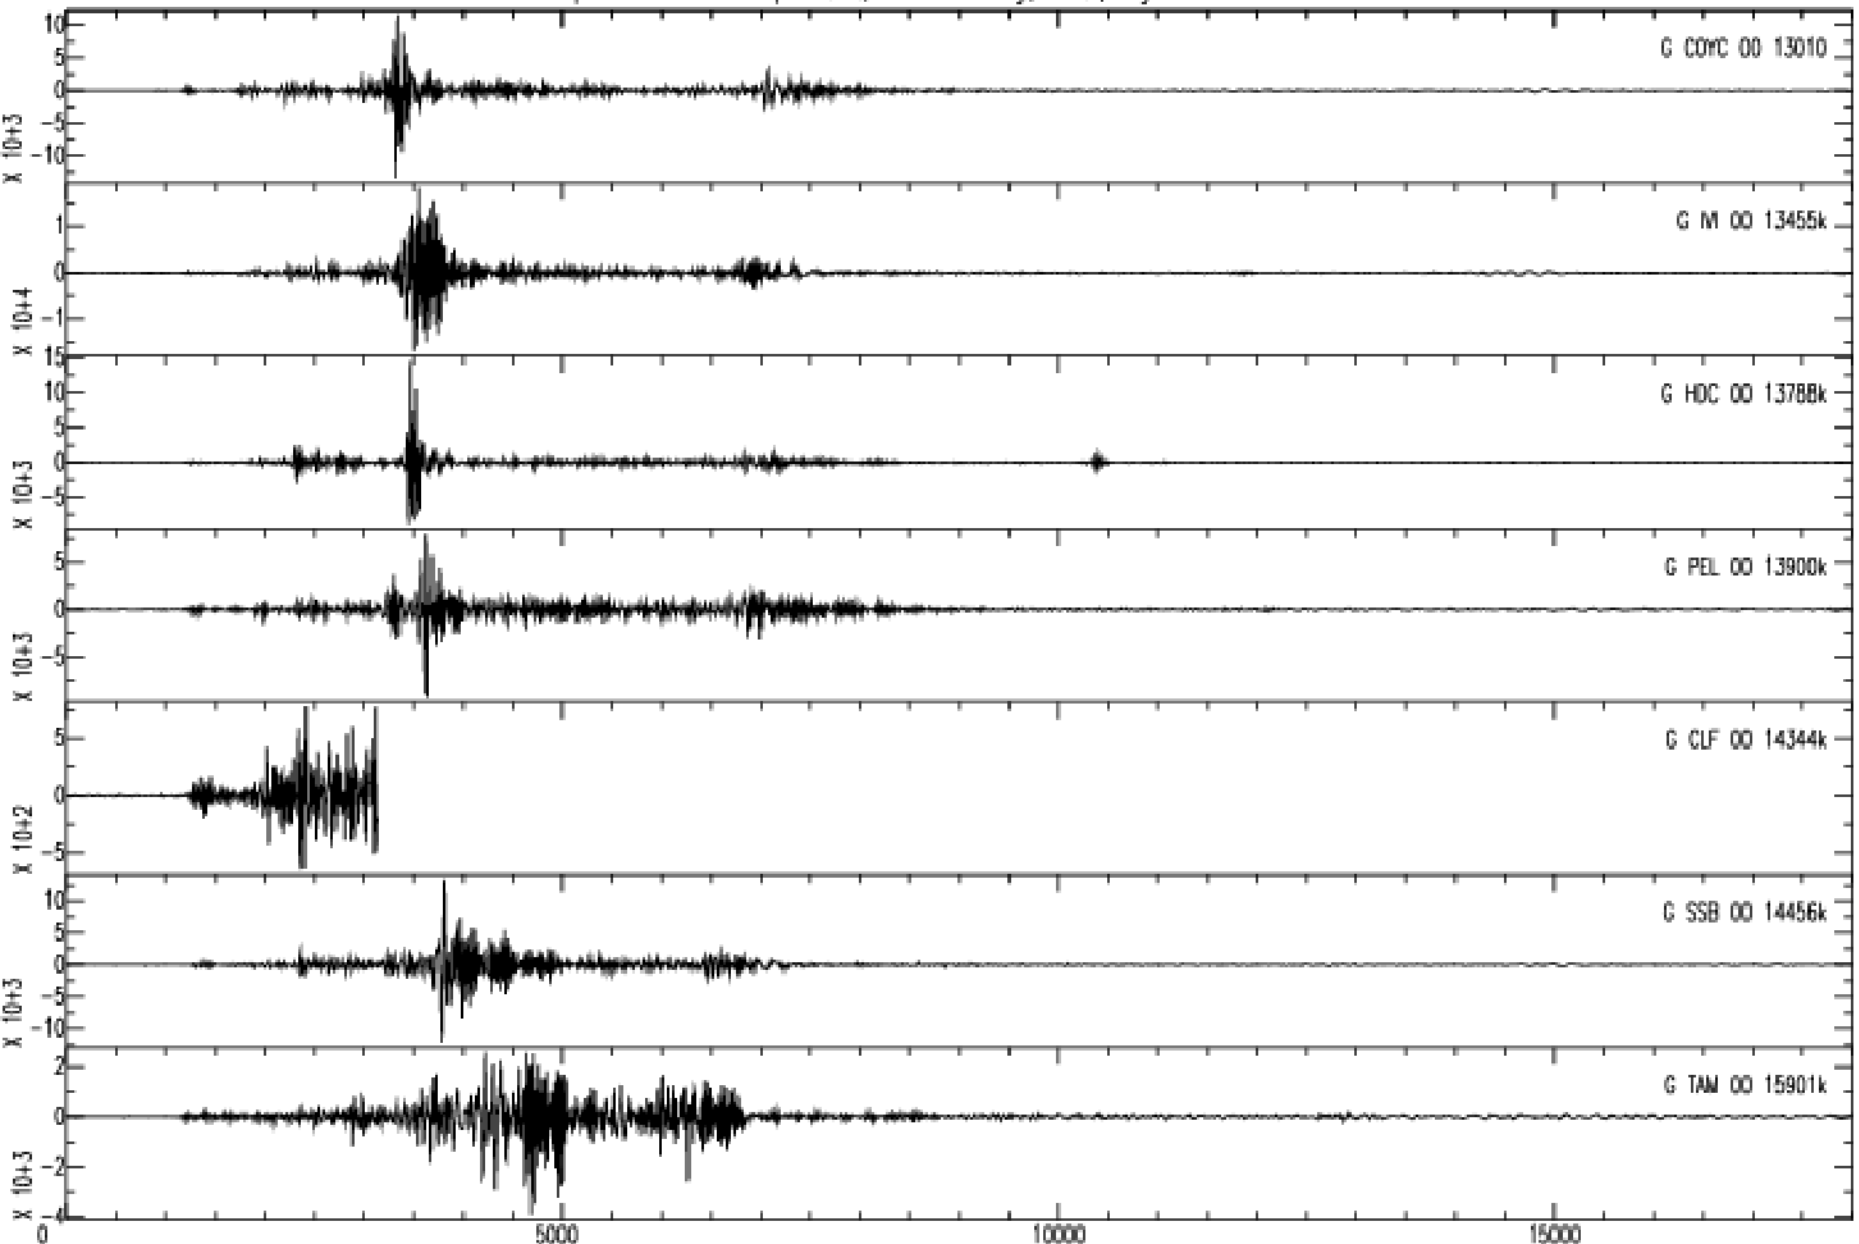

April 23th 2013 - Papua N. G., New Ireland Reg., M=6.5, origin time 23h14m42s UTC

GEOSCOPE Stations/VHZ channel - Time in seconds - 0.002Hz high pass filtered data

April 23th 2013 - Papua N. G., New Ireland Reg., M=6.5, origin time 23h14m42s UTC

GEOSCOPE Stations/VHZ channel - Time in seconds - 0.002Hz high pass filtered data

April 23th 2013 - Papua N. G., New Ireland Reg., M=6.5, origin time 23h14m42s UTC

GEOSCOPE Stations/VHZ channel - Time in seconds - 0.002Hz high pass filtered data