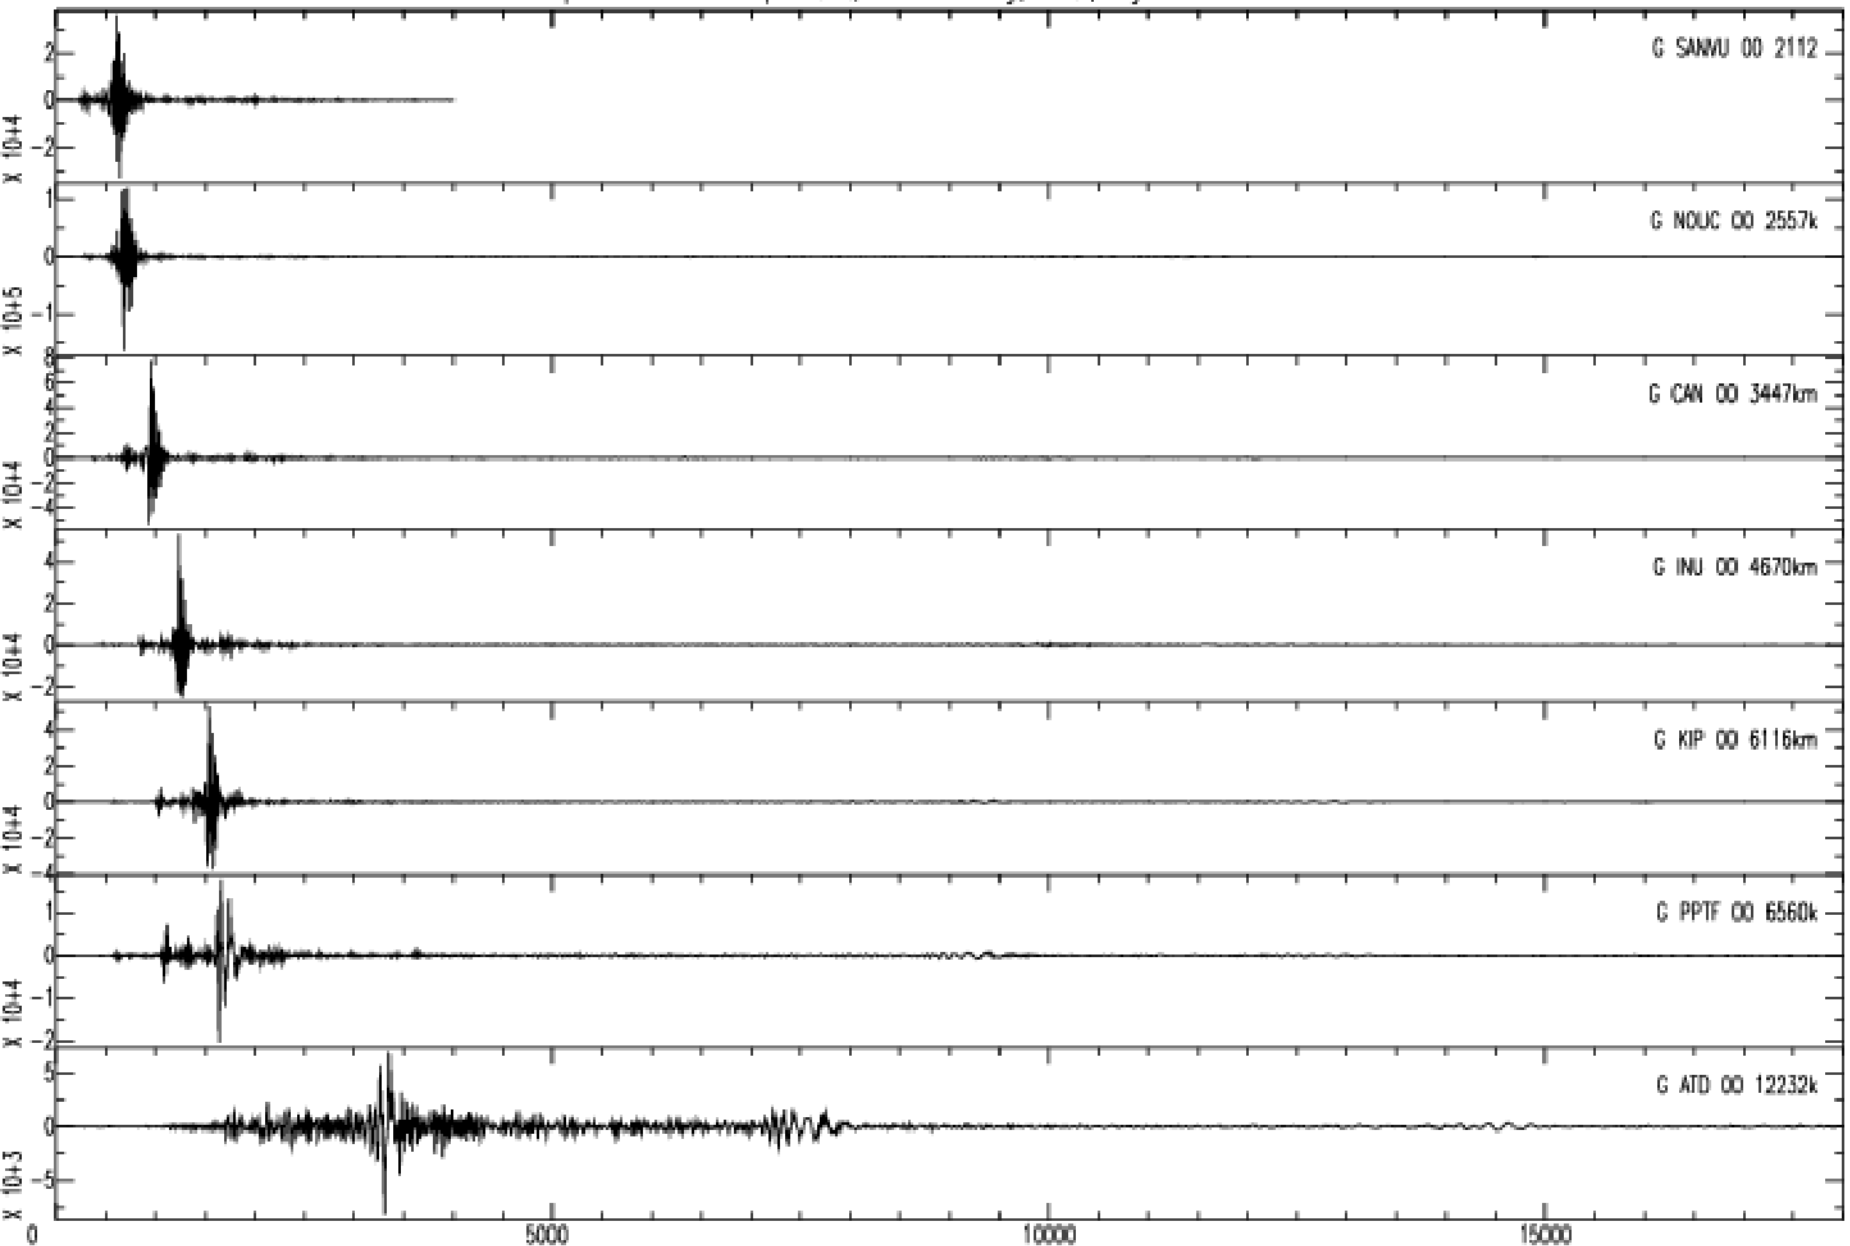

April 23th 2013 - Papua N. G., New Ireland Reg., M=6.5, origin time 23h14m42s UTC

GEOSCOPE Stations/VHZ channel - Time in seconds - 0.002Hz high pass filtered data

April 23th 2013 - Papua N. G., New Ireland Reg., M=6.5, origin time 23h14m42s UTC

GEOSCOPE Stations/VHZ channel - Time in seconds - 0.002Hz high pass filtered data

April 23th 2013 - Papua N. G., New Ireland Reg., M=6.5, origin time 23h14m42s UTC

GEOSCOPE Stations/VHZ channel - Time in seconds - 0.002Hz high pass filtered data