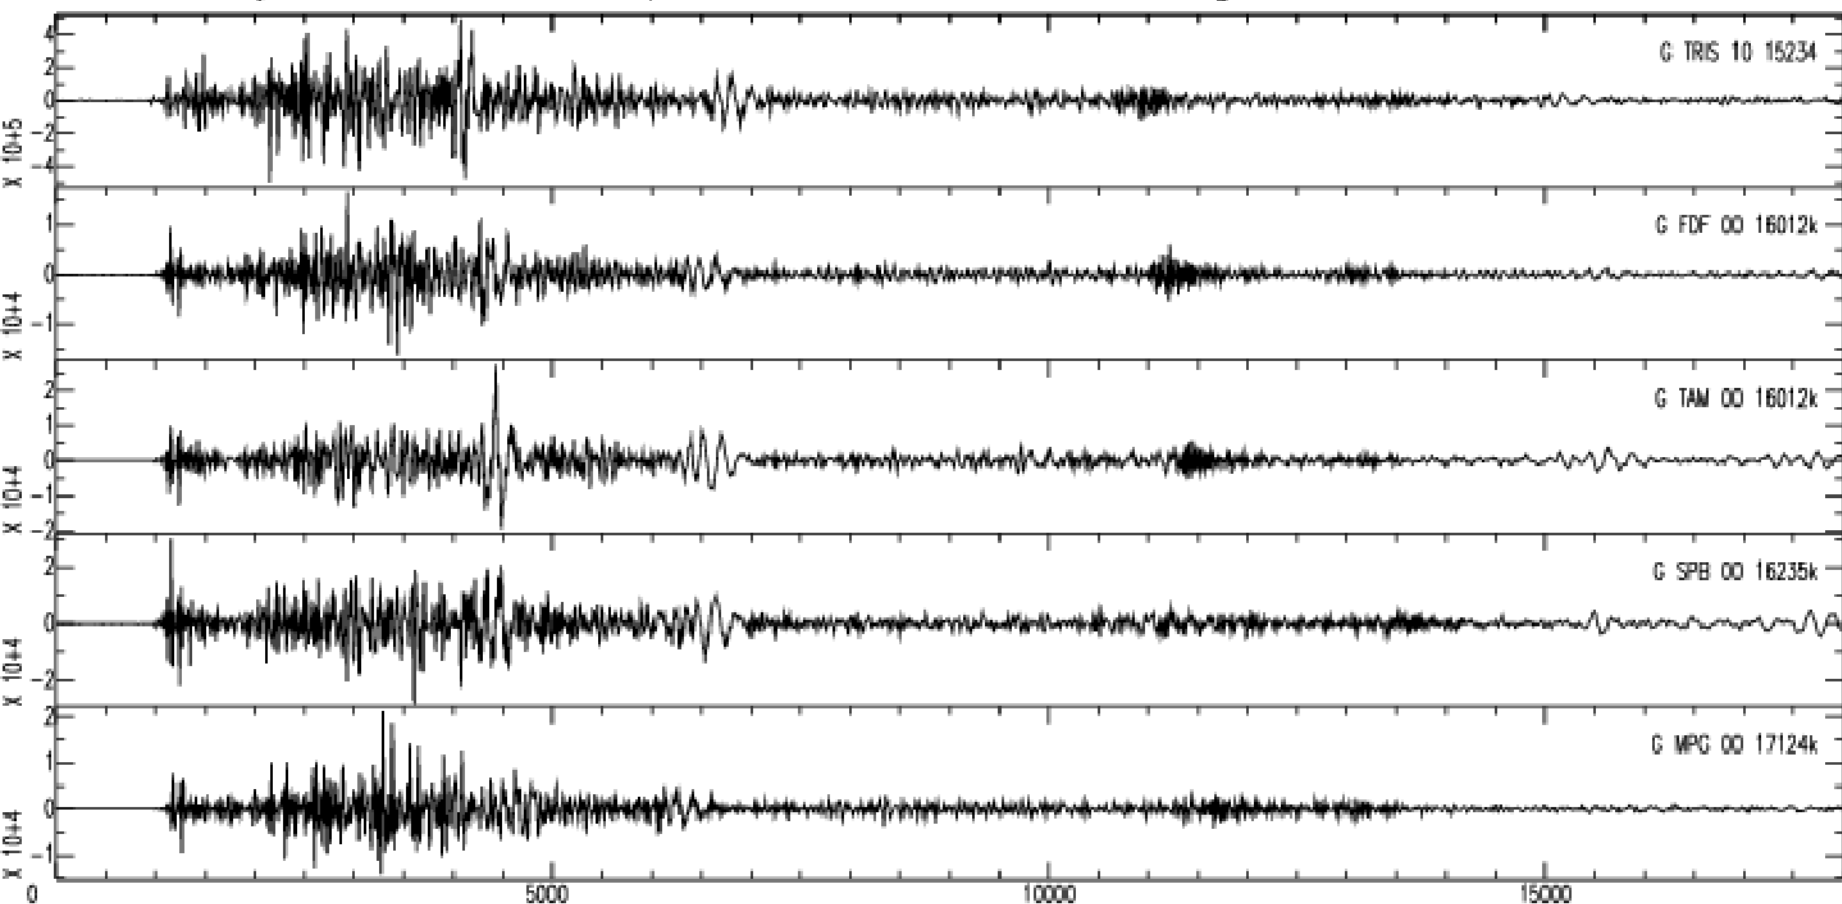

July 7th 2013 - Papua New Guinea, M=7.2, origin time 18h35m30s UTC

GEOSCOPE Stations/VHZ channel - Time in seconds - 0.002Hz high pass filtered data

July 7th 2013 - Papua New Guinea, M=7.2, origin time 18h35m30s UTC

GEOSCOPE Stations/VHZ channel - Time in seconds - 0.002Hz high pass filtered data

July 7th 2013 – Papua New Guinea, M=7.2, origin time 18h35m30s UTC

GEOSCOPE Stations/VHZ channel – Time in seconds – 0.002Hz high pass filtered data