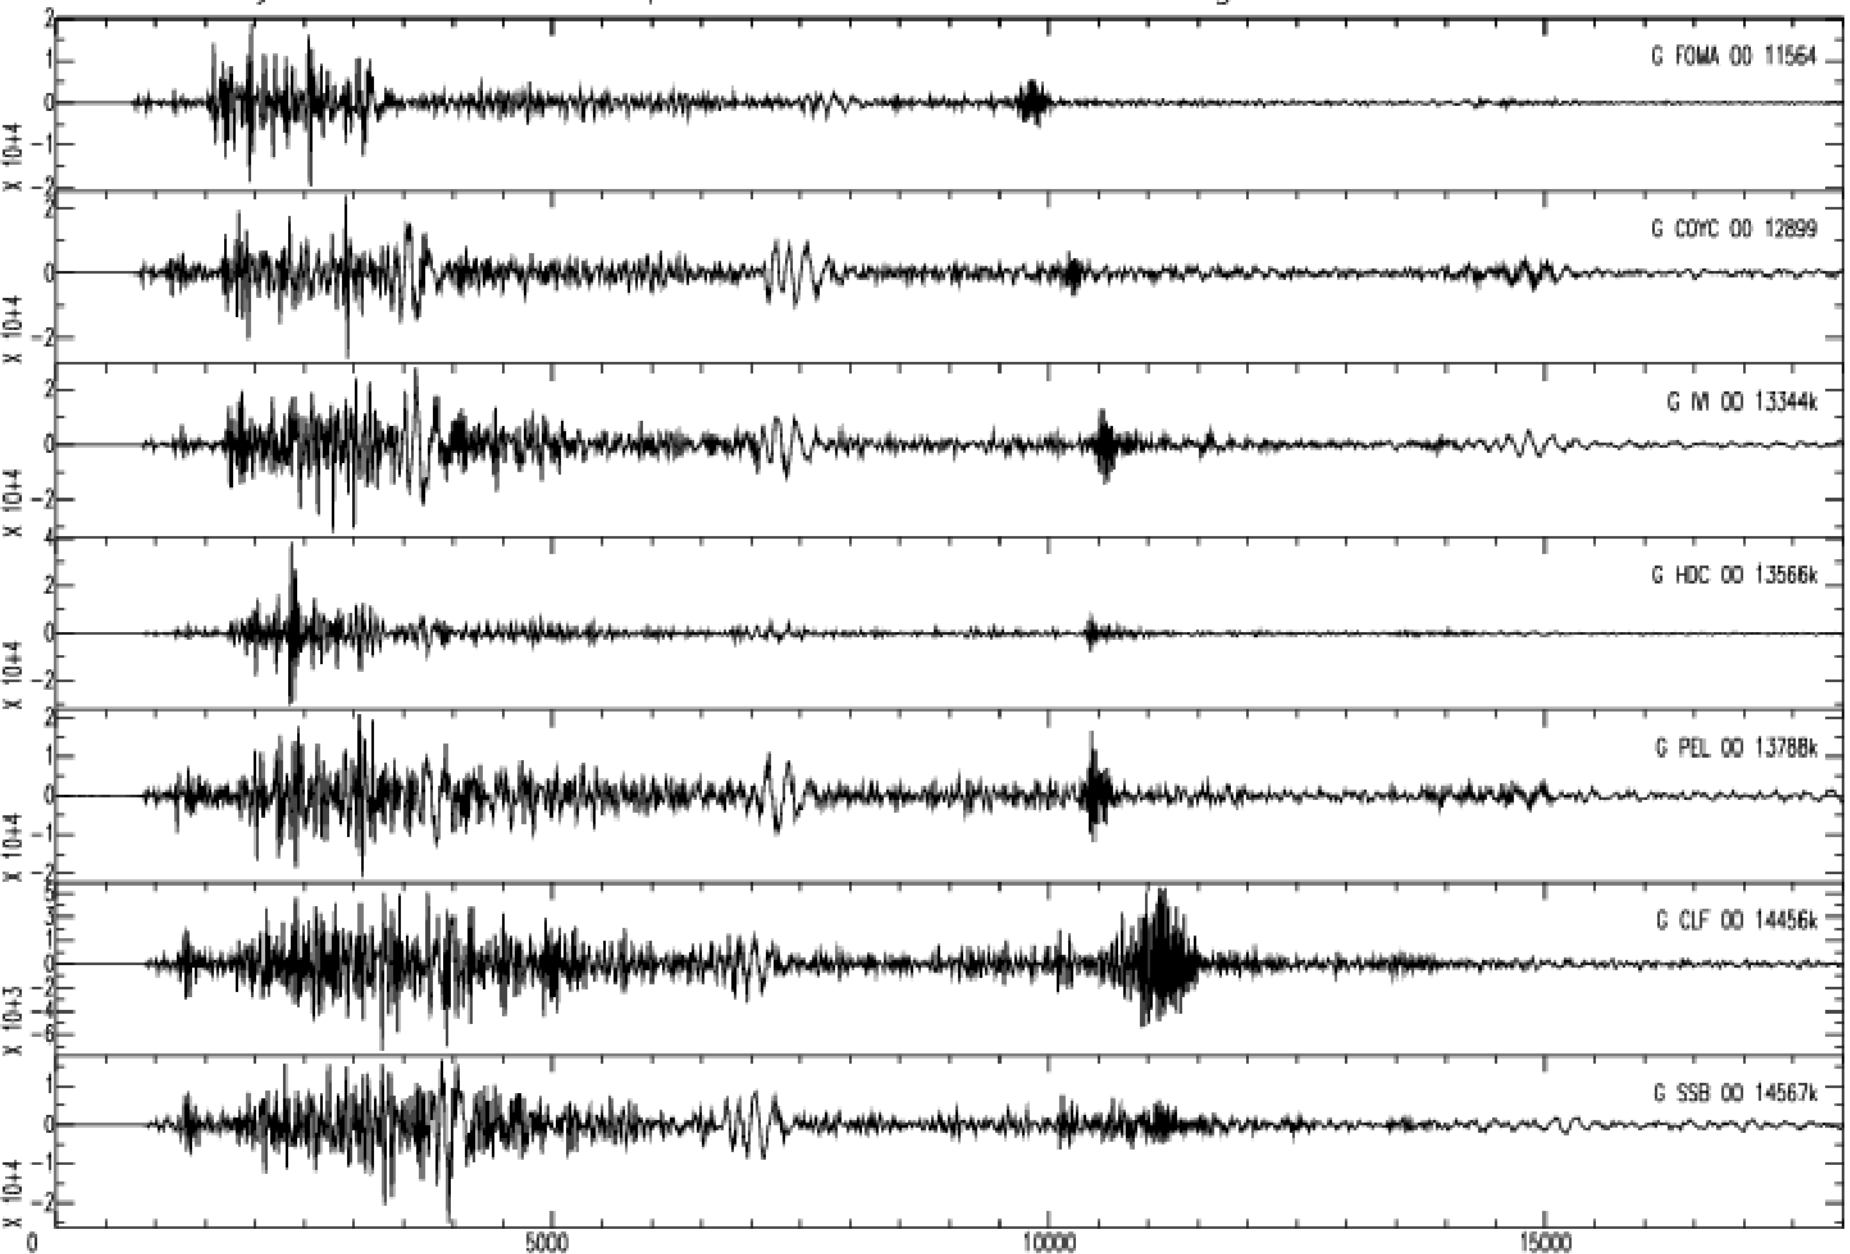

July 7th 2013 - Papua New Guinea, M=7.2, origin time 18h35m30s UTC

GEOSCOPE Stations/VHZ channel - Time in seconds - 0.002Hz high pass filtered data

July 7th 2013 - Papua New Guinea, M=7.2, origin time 18h35m30s UTC

GEOSCOPE Stations/VHZ channel - Time in seconds - 0.002Hz high pass filtered data

July 7th 2013 – Papua New Guinea, M=7.2, origin time 18h35m30s UTC

GEOSCOPE Stations/VHZ channel – Time in seconds – 0.002Hz high pass filtered data