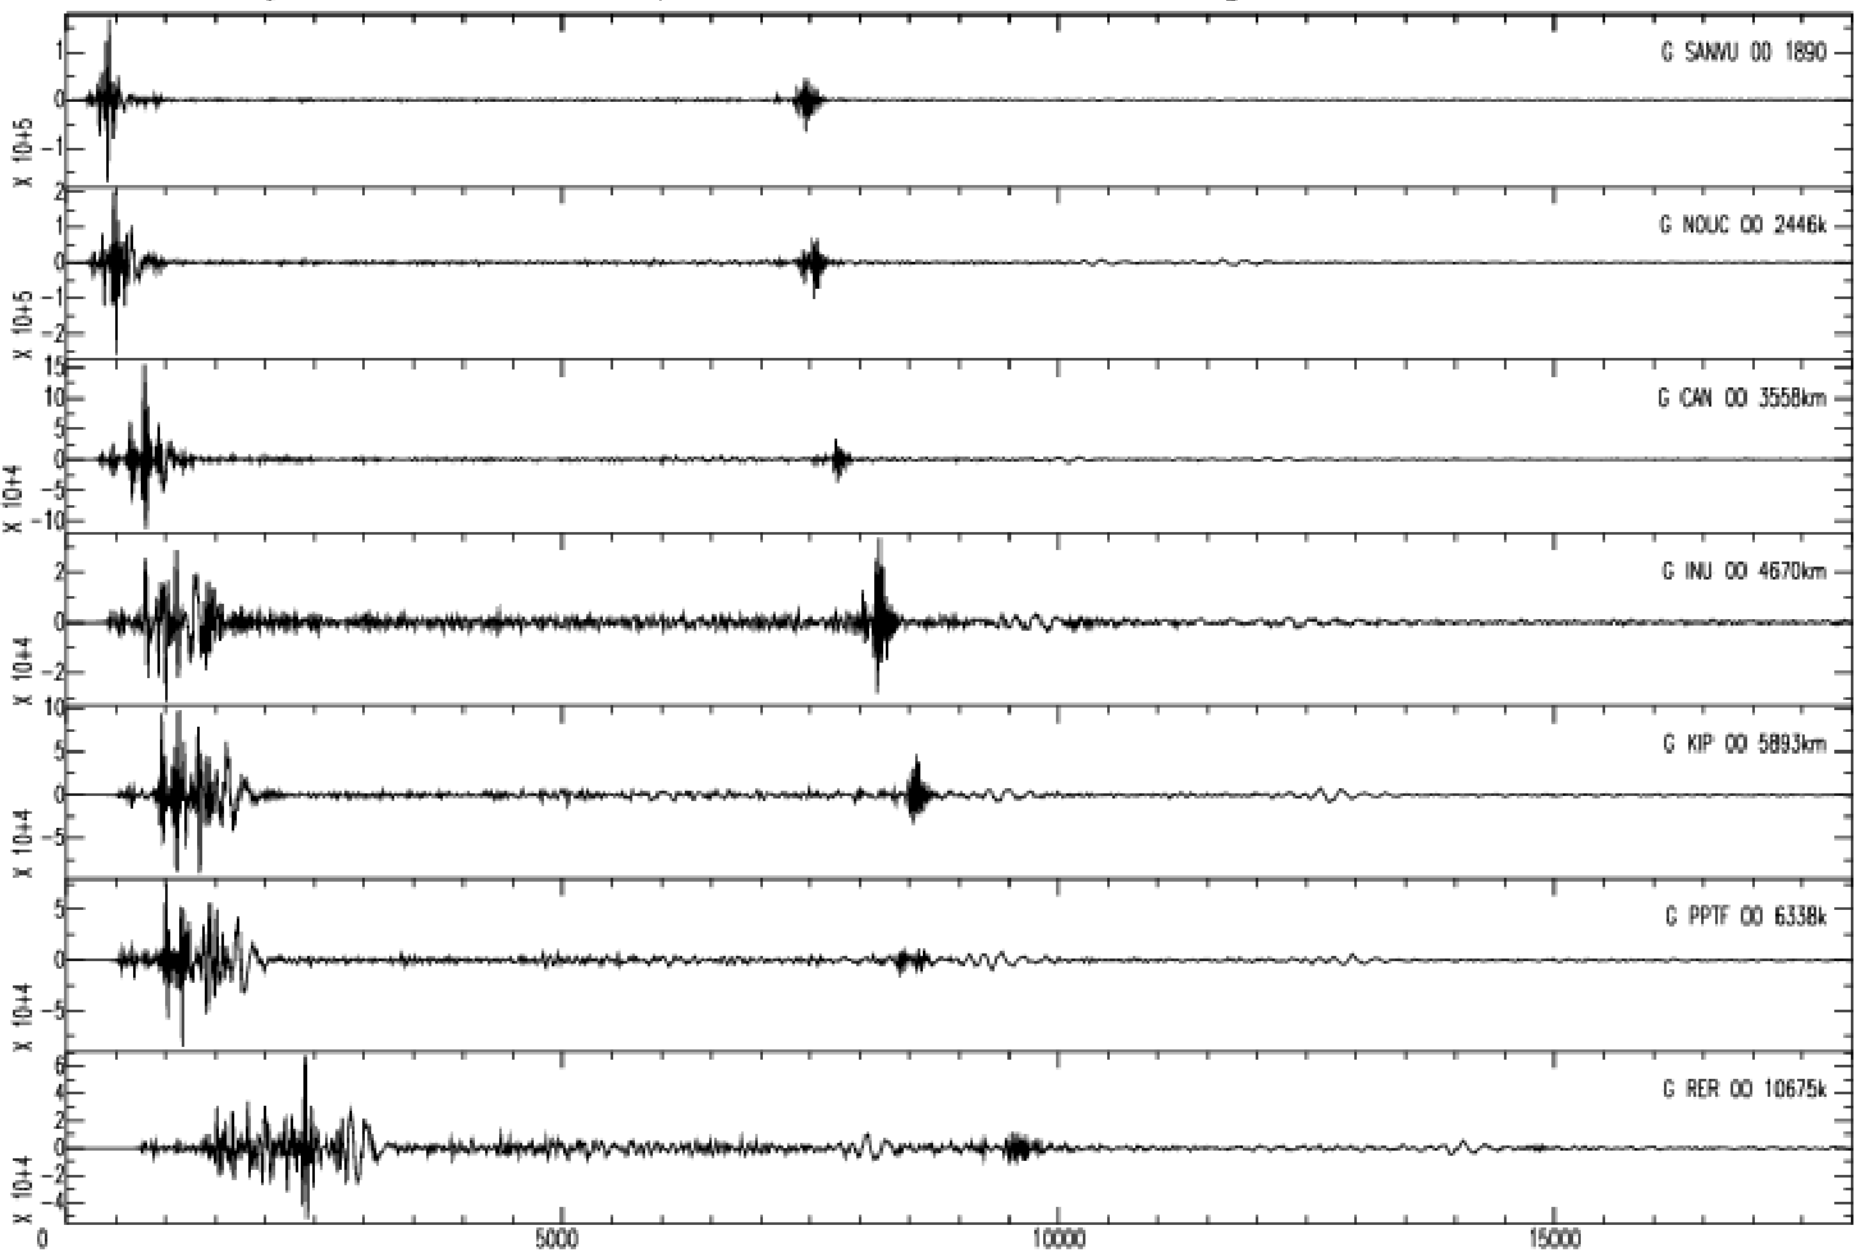

July 7th 2013 - Papua New Guinea, M=7.2, origin time 18h35m30s UTC

GEOSCOPE Stations/VHZ channel - Time in seconds - 0.002Hz high pass filtered data

July 7th 2013 - Papua New Guinea, M=7.2, origin time 18h35m30s UTC

GEOSCOPE Stations/VHZ channel - Time in seconds - 0.002Hz high pass filtered data

July 7th 2013 – Papua New Guinea, M=7.2, origin time 18h35m30s UTC

GEOSCOPE Stations/VHZ channel – Time in seconds – 0.002Hz high pass filtered data