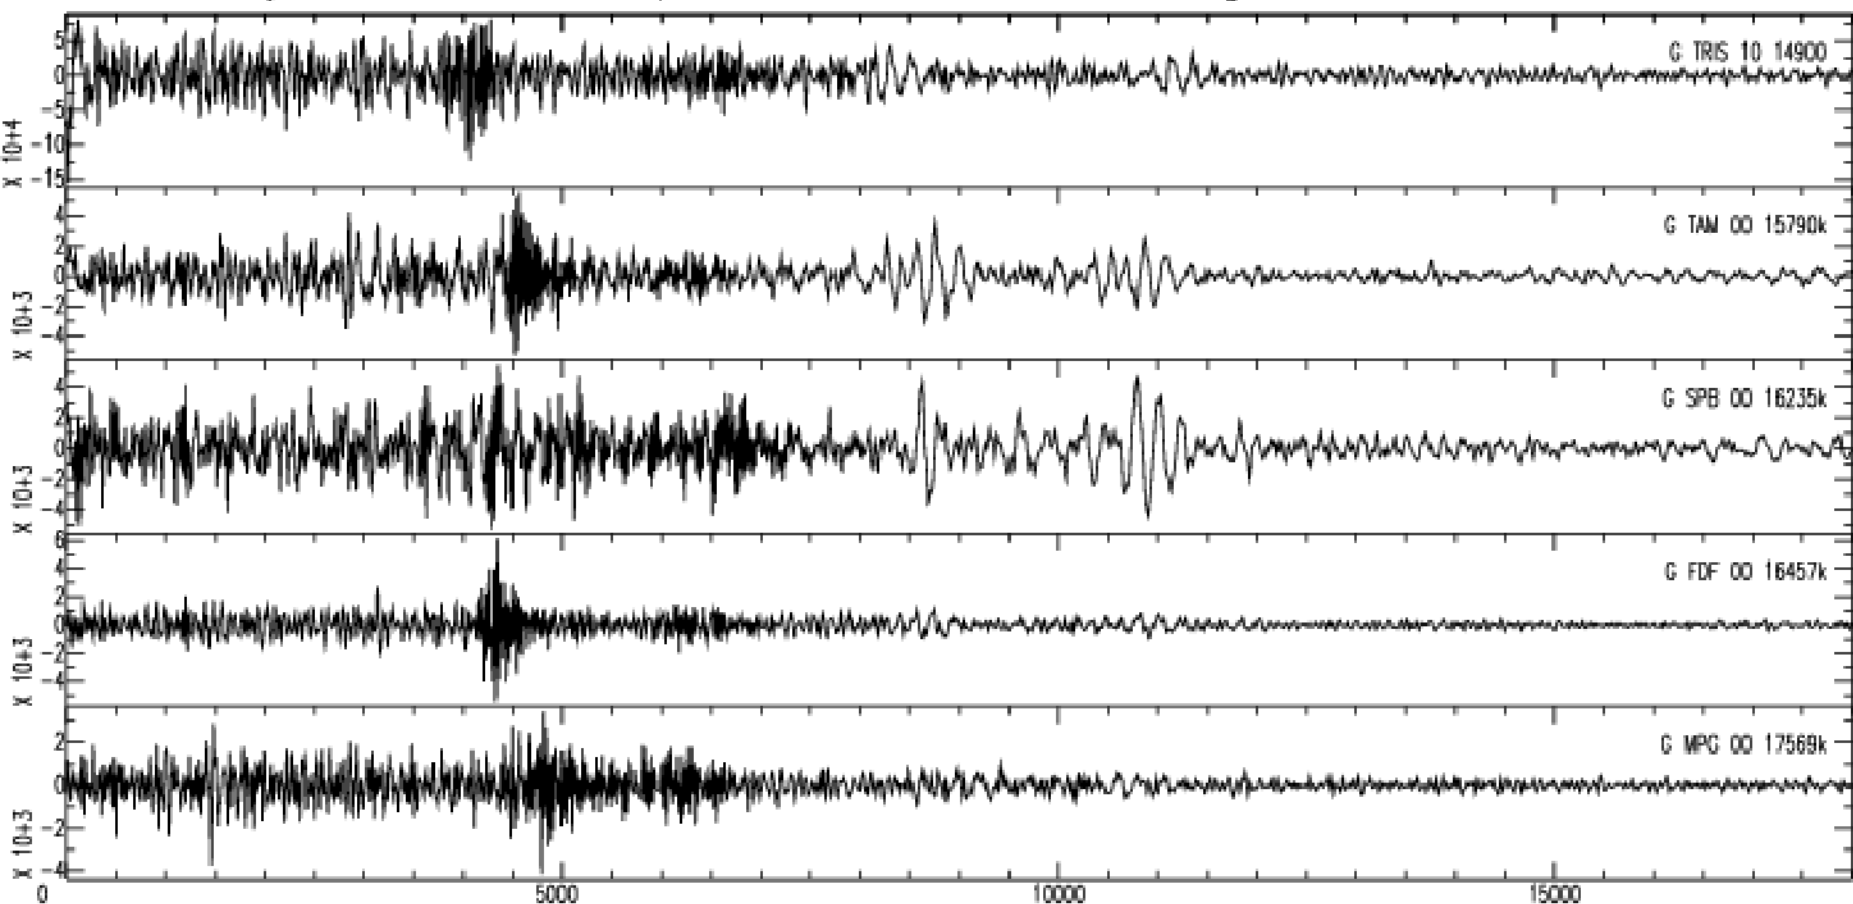

July 7th 2013 - Papua New Guinea, M=6.6, origin time 20h30m07s UTC

GEOSCOPE Stations/VHZ channel - Time in seconds - 0.002Hz high pass filtered data

July 7th 2013 - Papua New Guinea, M=6.6, origin time 20h30m07s UTC

GEOSCOPE Stations/VHZ channel - Time in seconds - 0.002Hz high pass filtered data

July 7th 2013 - Papua New Guinea, M=6.6, origin time 20h30m07s UTC

GEOSCOPE Stations/VHZ channel - Time in seconds - 0.002Hz high pass filtered data