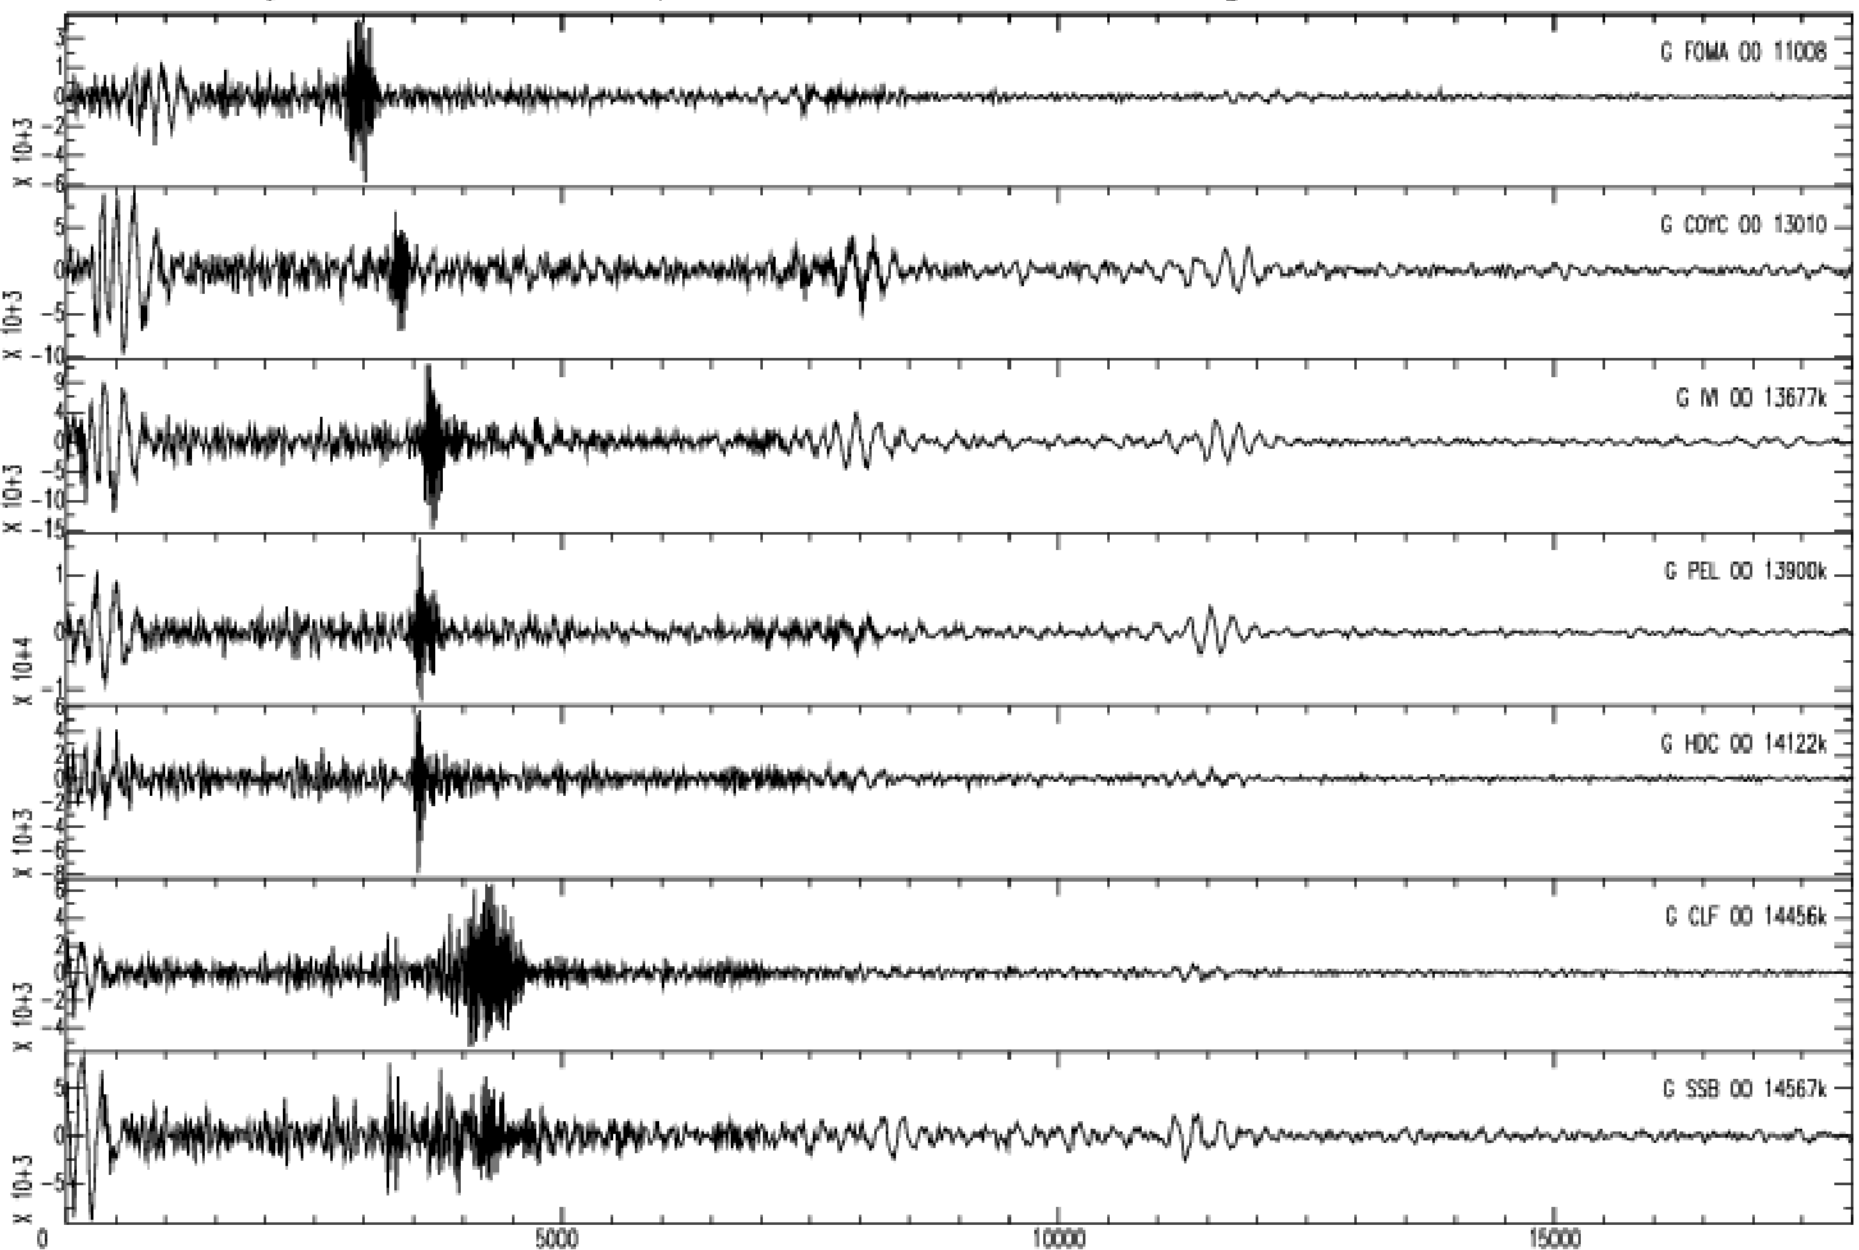

July 7th 2013 - Papua New Guinea, M=6.6, origin time 20h30m07s UTC

GEOSCOPE Stations/VHZ channel - Time in seconds - 0.002Hz high pass filtered data

July 7th 2013 - Papua New Guinea, M=6.6, origin time 20h30m07s UTC

GEOSCOPE Stations/VHZ channel - Time in seconds - 0.002Hz high pass filtered data

July 7th 2013 - Papua New Guinea, M=6.6, origin time 20h30m07s UTC

GEOSCOPE Stations/VHZ channel - Time in seconds - 0.002Hz high pass filtered data