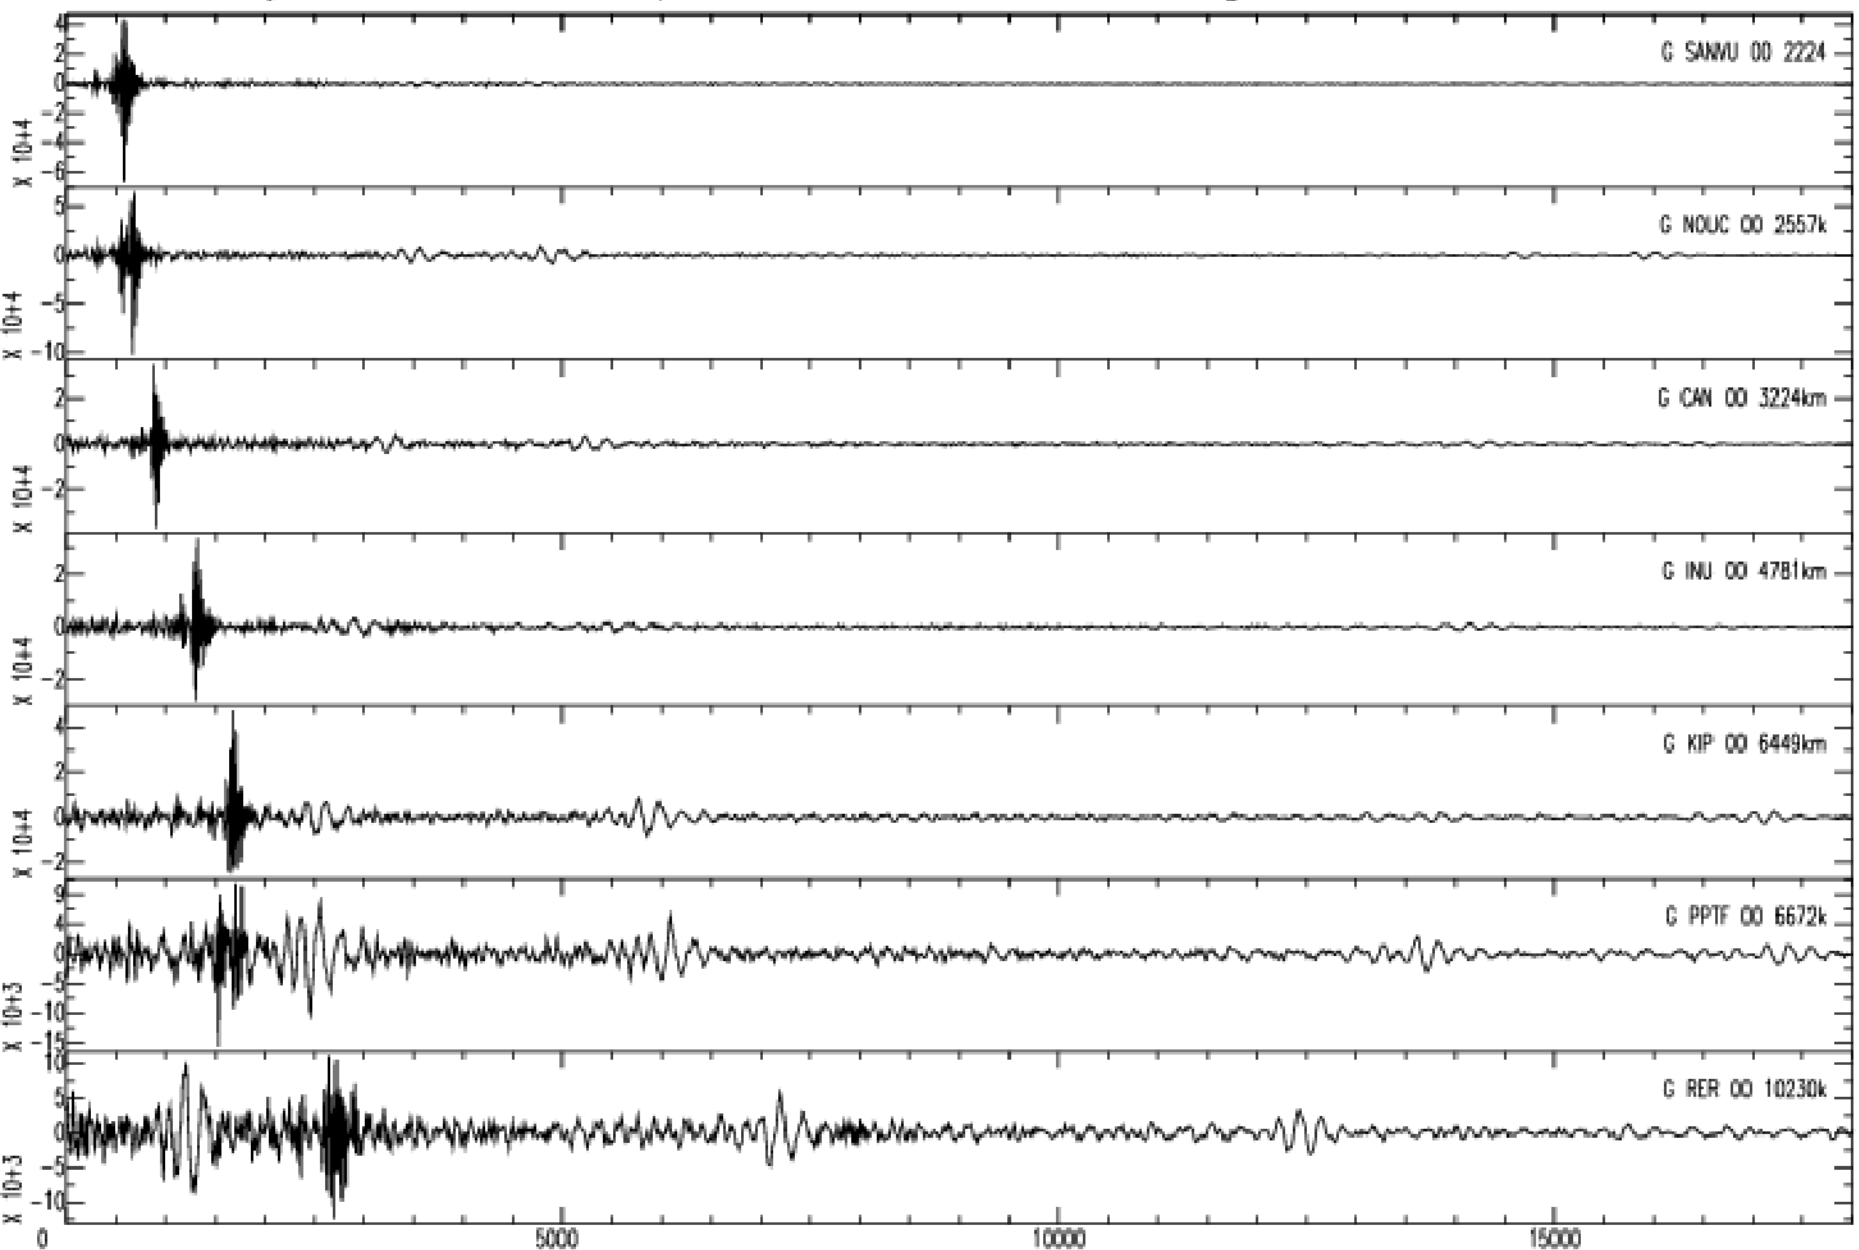

July 7th 2013 - Papua New Guinea, M=6.6, origin time 20h30m07s UTC

GEOSCOPE Stations/VHZ channel - Time in seconds - 0.002Hz high pass filtered data

July 7th 2013 - Papua New Guinea, M=6.6, origin time 20h30m07s UTC

GEOSCOPE Stations/VHZ channel - Time in seconds - 0.002Hz high pass filtered data

July 7th 2013 - Papua New Guinea, M=6.6, origin time 20h30m07s UTC

GEOSCOPE Stations/VHZ channel - Time in seconds - 0.002Hz high pass filtered data